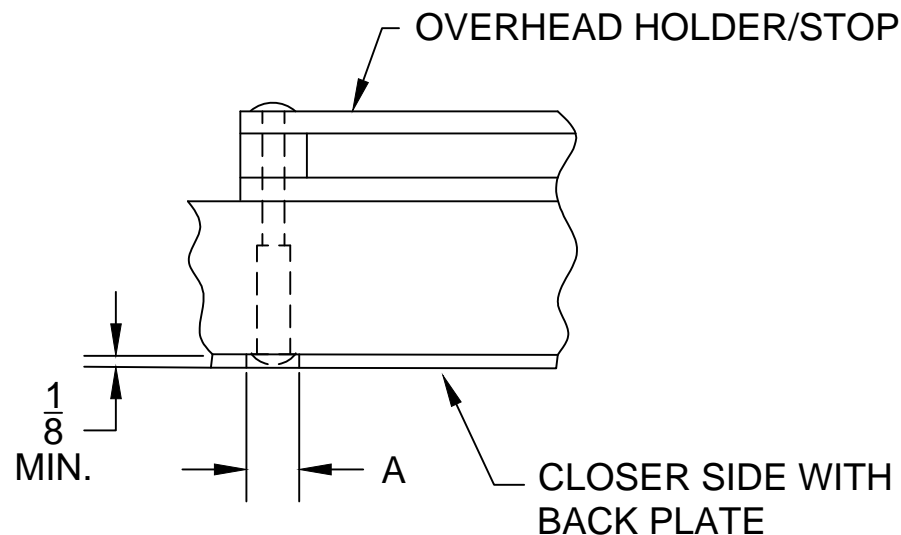

SNB HEAD RECESSED INTO WOOD DOOR  
WHEN CONFLICTS OCCUR

MODEL	A
3300ADJ, 4400,	5/8" DIA.
7000, 8000*, HD8000*	11/16"DIA.
9000, 9000ADJ	7/8" DIA.

\*HOLD OPEN MODEL CANNOT BE MOUNTED ON PULL SIDE

CLEARANCE HOLE IN BACK PLATE WHEN  
CONFLICTS OCCUR IN WOOD OR METAL DOOR

MODEL	A
3300ADJ, 4400,	5/8" DIA.
7000, 8000*, HD8000*	11/16"DIA.
9000, 9000ADJ	7/8" DIA.

\*HOLD OPEN MODEL CANNOT BE MOUNTED ON PULL SIDE

www.abhmfg.com  
E-mail: abhinfo@abhmfg.com  
Architectural Builders Hardware Mfg., Inc.  
1222 Ardmore Ave., Itasca, IL 60143  
630.875.9900; FAX 800.9FAXABH (932.9224)