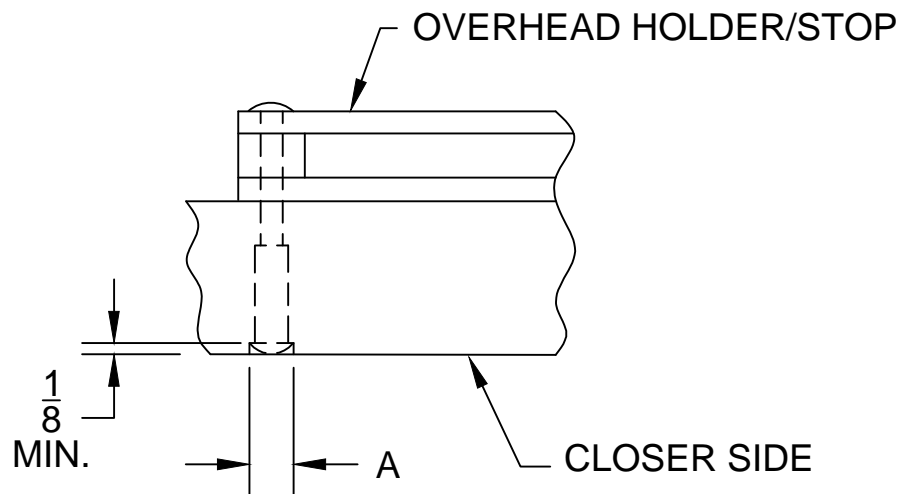

SNB HEAD RECESSED INTO WOOD DOOR  
WHEN CONFLICTS OCCUR

MODEL	A
3300ADJ, 4400,	5/8" DIA.
7000, 8000*, HD8000*	11/16"DIA.
9000, 9000ADJ	7/8" DIA.

\*HOLD OPEN MODEL CANNOT BE MOUNTED ON PULL SIDE

CLEARANCE HOLE IN BACK PLATE WHEN  
CONFLICTS OCCUR IN WOOD OR METAL DOOR

MODEL	A
3300ADJ, 4400,	5/8" DIA.
7000, 8000*, HD8000*	11/16"DIA.
9000, 9000ADJ	7/8" DIA.

\*HOLD OPEN MODEL CANNOT BE MOUNTED ON PULL SIDE

www.abhmfg.com  
E-mail: abhinfo@abhmfg.com  
Architectural Builders Hardware Mfg., Inc.  
1222 Ardmore Ave., Itasca, IL 60143  
630.875.9900; FAX 800.9FAXABH (932.9224)