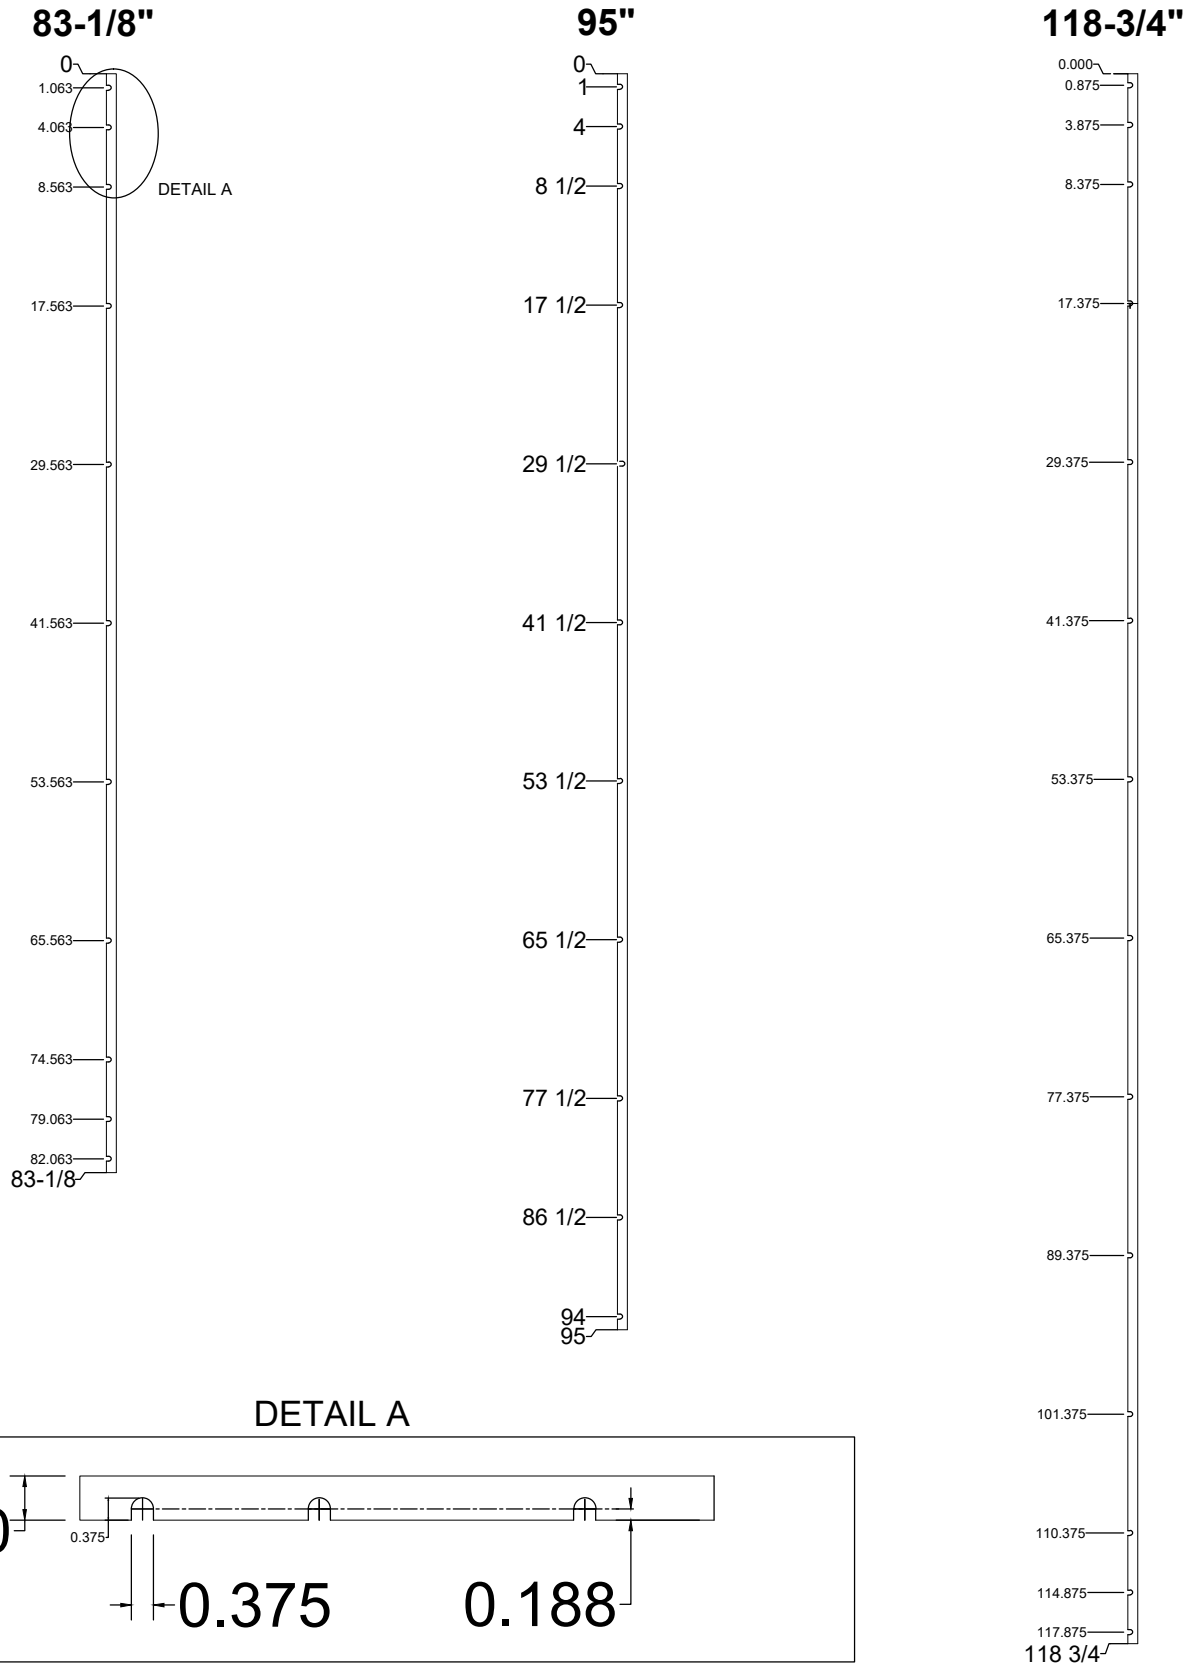

CHS-1, SLIP-IN, 16GA. (1/16") STAINLESS STEEL SHIM

CHS-1-SLIP-IN SHIM-00.DWG

www.abhmfg.com
E-mail: abhinfo@abhmfg.com
Architectural Builders Hardware Mfg., Inc.
1222 Ardmore Ave., Itasca, IL 60143
630.875.9900; FAX 800.9FAXABH (932.9224)