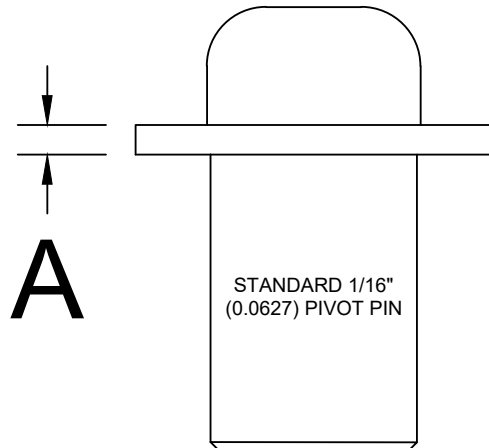

0327 EXTENSION-BOTTOM SPINDLE

0327

ABH DWG #	EXT. LENGTH	A
ABH-6889	1/16"	0.125"
ABH-6890	1/8"	0.188"
ABH-6891	3/16"	0.250"
ABH-6892	1/4"	0.313"
ABH-6870	5/16"	0.375"
ABH-6879	3/8"	0.438"
ABH-6885	7/16"	0.500"
ABH-6870	1/2"	0.563"
ABH-6886	9/16"	0.625"
ABH-6880	5/8"	0.688"
ABH-6887	11/16"	0.750"
ABH-6872	3/4"	0.813"
ABH-6888	13/16"	0.875"
ABH-6893	7/8"	0.938"
ABH-6984	15/16"	1.000"
ABH-6871	1"	1.062"
ABH-6894	1-1/16"	1.125"
ABH-6895	1-1/8"	1.188"
ABH-6896	1-3/16"	1.250"
ABH-6897	1-1/4"	1.313"
ABH-6898	1-5/16"	1.375"
ABH-6899	1-3/8"	1.438"
ABH-6900	1-7/16"	1.500"
ABH-6873	1-1/2"	1.563"
ABH-6901	1-9/16"	1.625"
ABH-6902	1-5/8"	1.688"
ABH-6903	1-11/16"	1.750"
ABH-6904	1-3/4"	1.813"
ABH-6905	1-13/16"	1.875"
ABH-6906	1-7/8"	1.938"
ABH-6907	1-15/16"	2.000"
ABH-6864	2"	2.063"