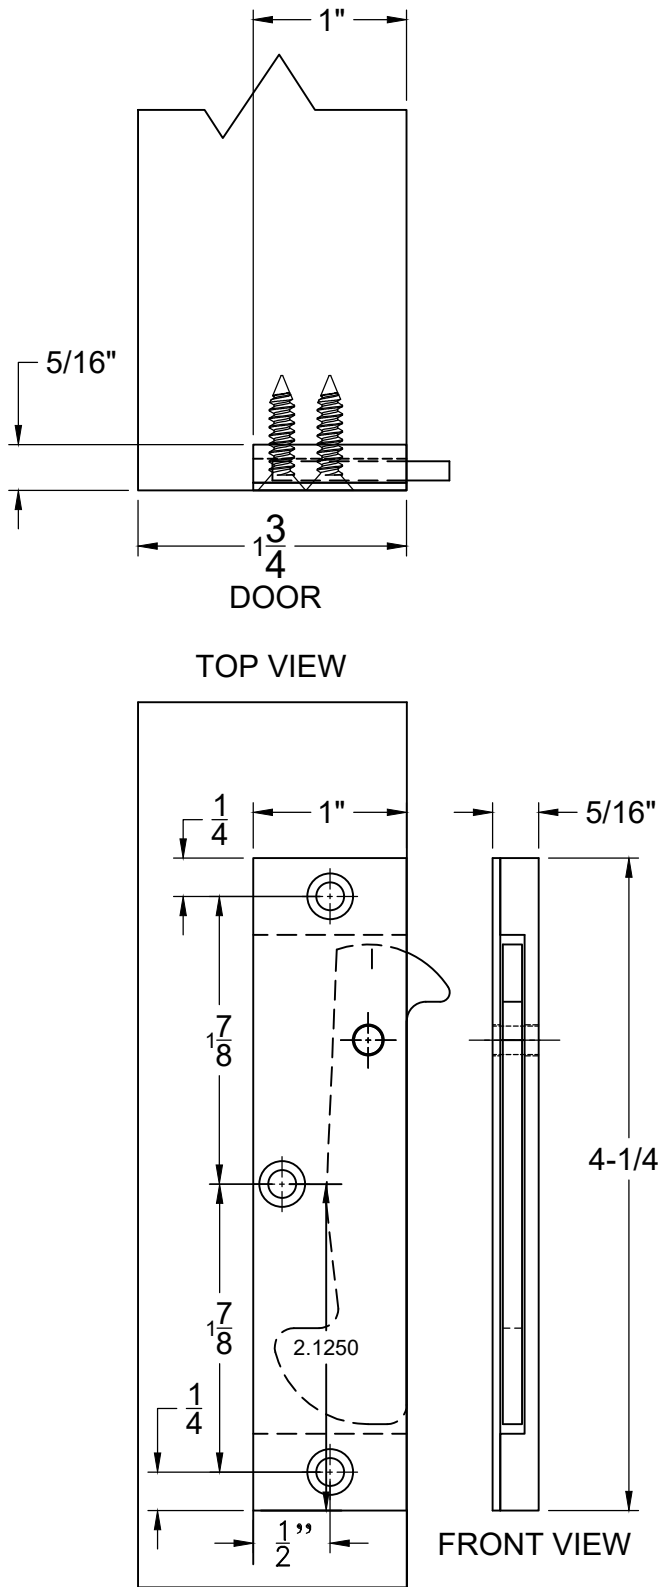

# 18158-FE DOOR EDGE PULL

## Standard

SIDE VIEW

INSTALLS WITH #8 WOOD SCREWS

## Optional Extended Widths\*(CHECK ONE):

- 18158-FE-150 1-1/2" Wide
- 18158-FE-200 2" Wide
- 18158-FE-250 2-1/2" Wide
- 18158-FE-300 3" Wide
- 18158-FE-350 3-1/2" Wide
- CUSTOM-Please Provide:

Door Thickness \_\_\_\_\_