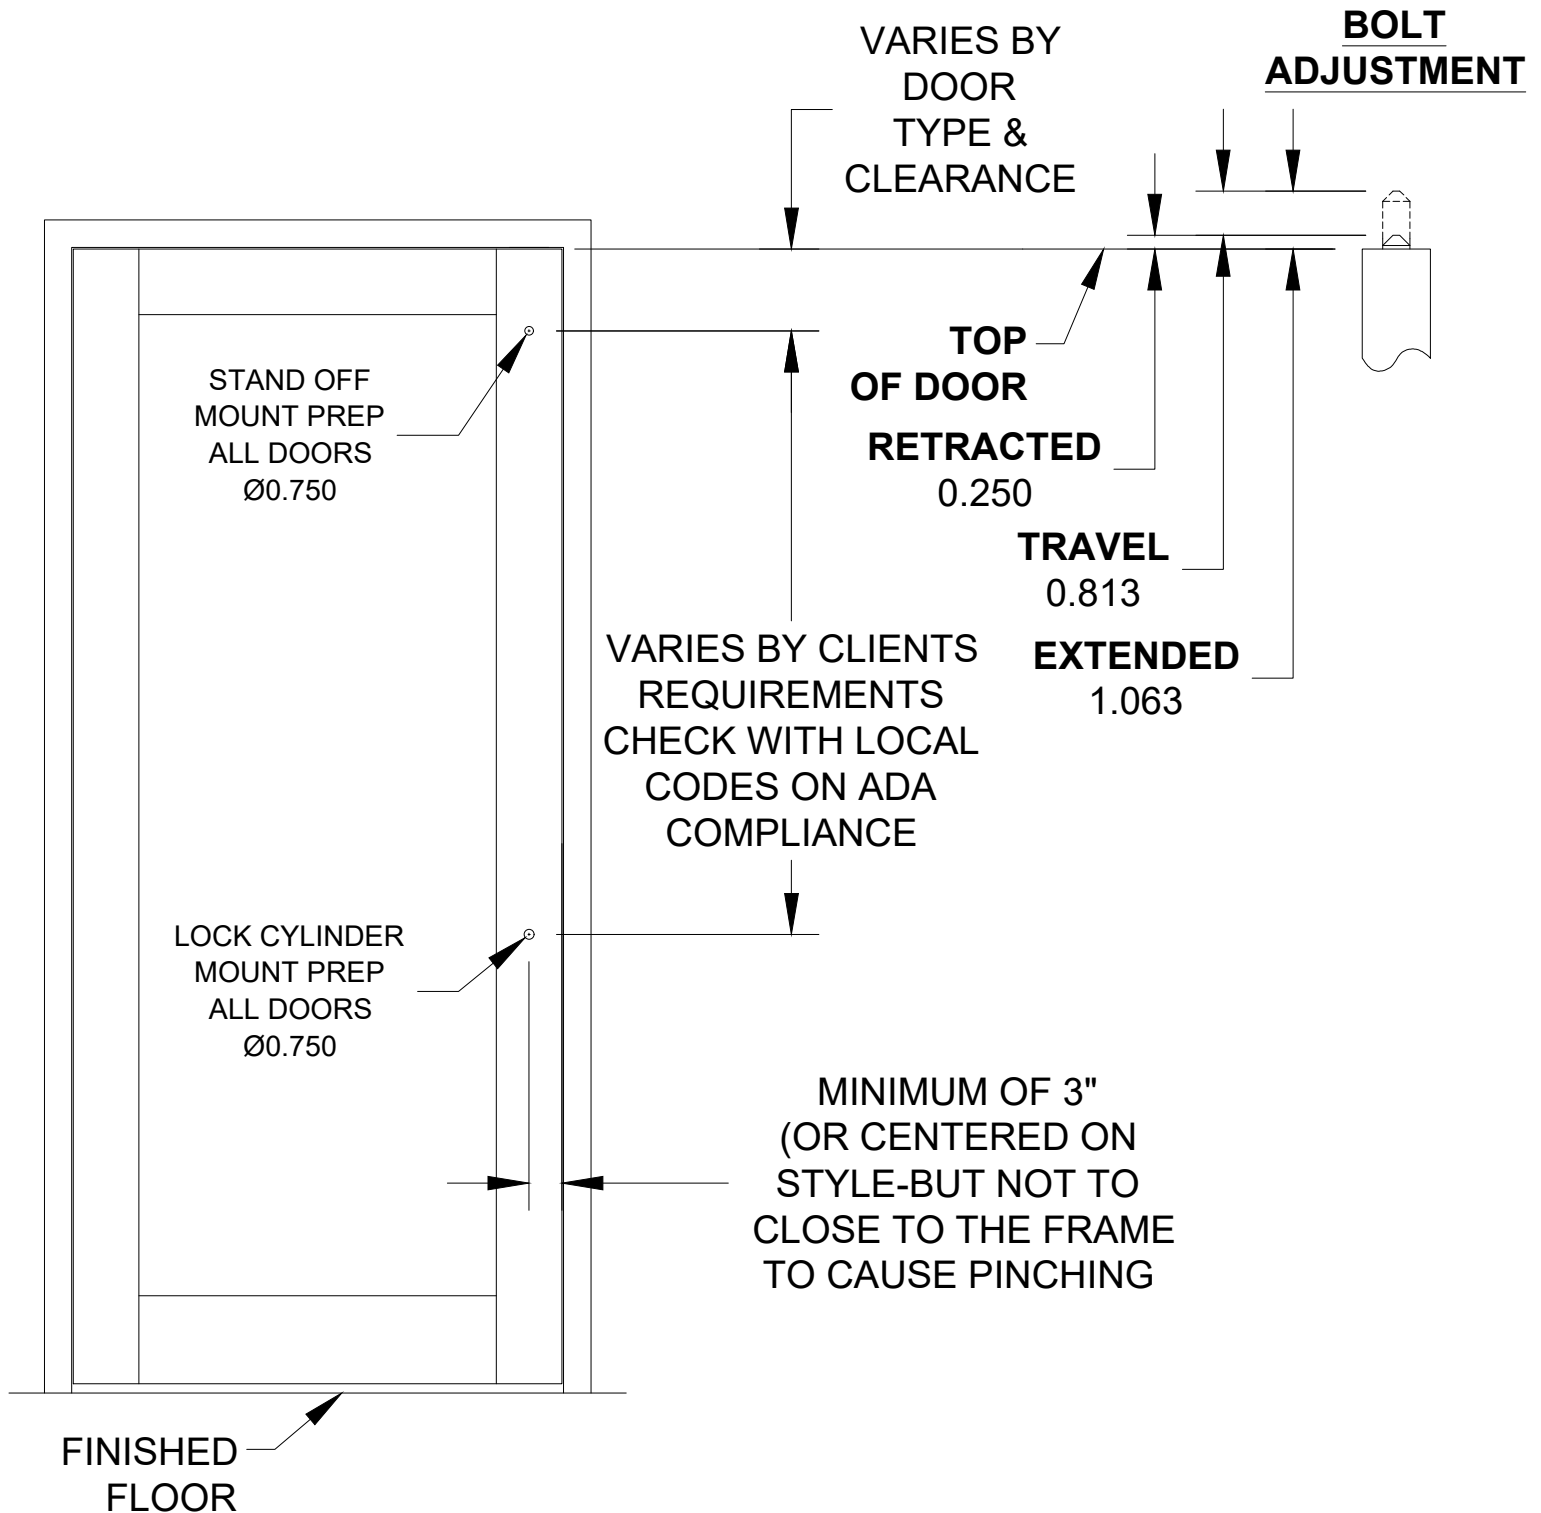

LOCKING LADDER PULL DOOR PREP WITH HALF HEIGHT BOLT UP

LOCKING LADDER PULL DOOR PREP WITH HALF HEIGHT BOLT UP-00.DWG

www.abhmfg.com
 E-mail: abhinfo@abhmfg.com
 Architectural Builders Hardware Mfg., Inc.
 1222 Ardmore Ave., Itasca, IL 60143
 630.875.9900; FAX 800.9FAXABH (932.9224)

LOCKING LADDER PULL WITH
 HALF HEIGHT BOLT UP

© 2020 ABH Mfg., Inc.
 printed in USA

PAGE 1 OF 1
 ISSUED 06-24-20