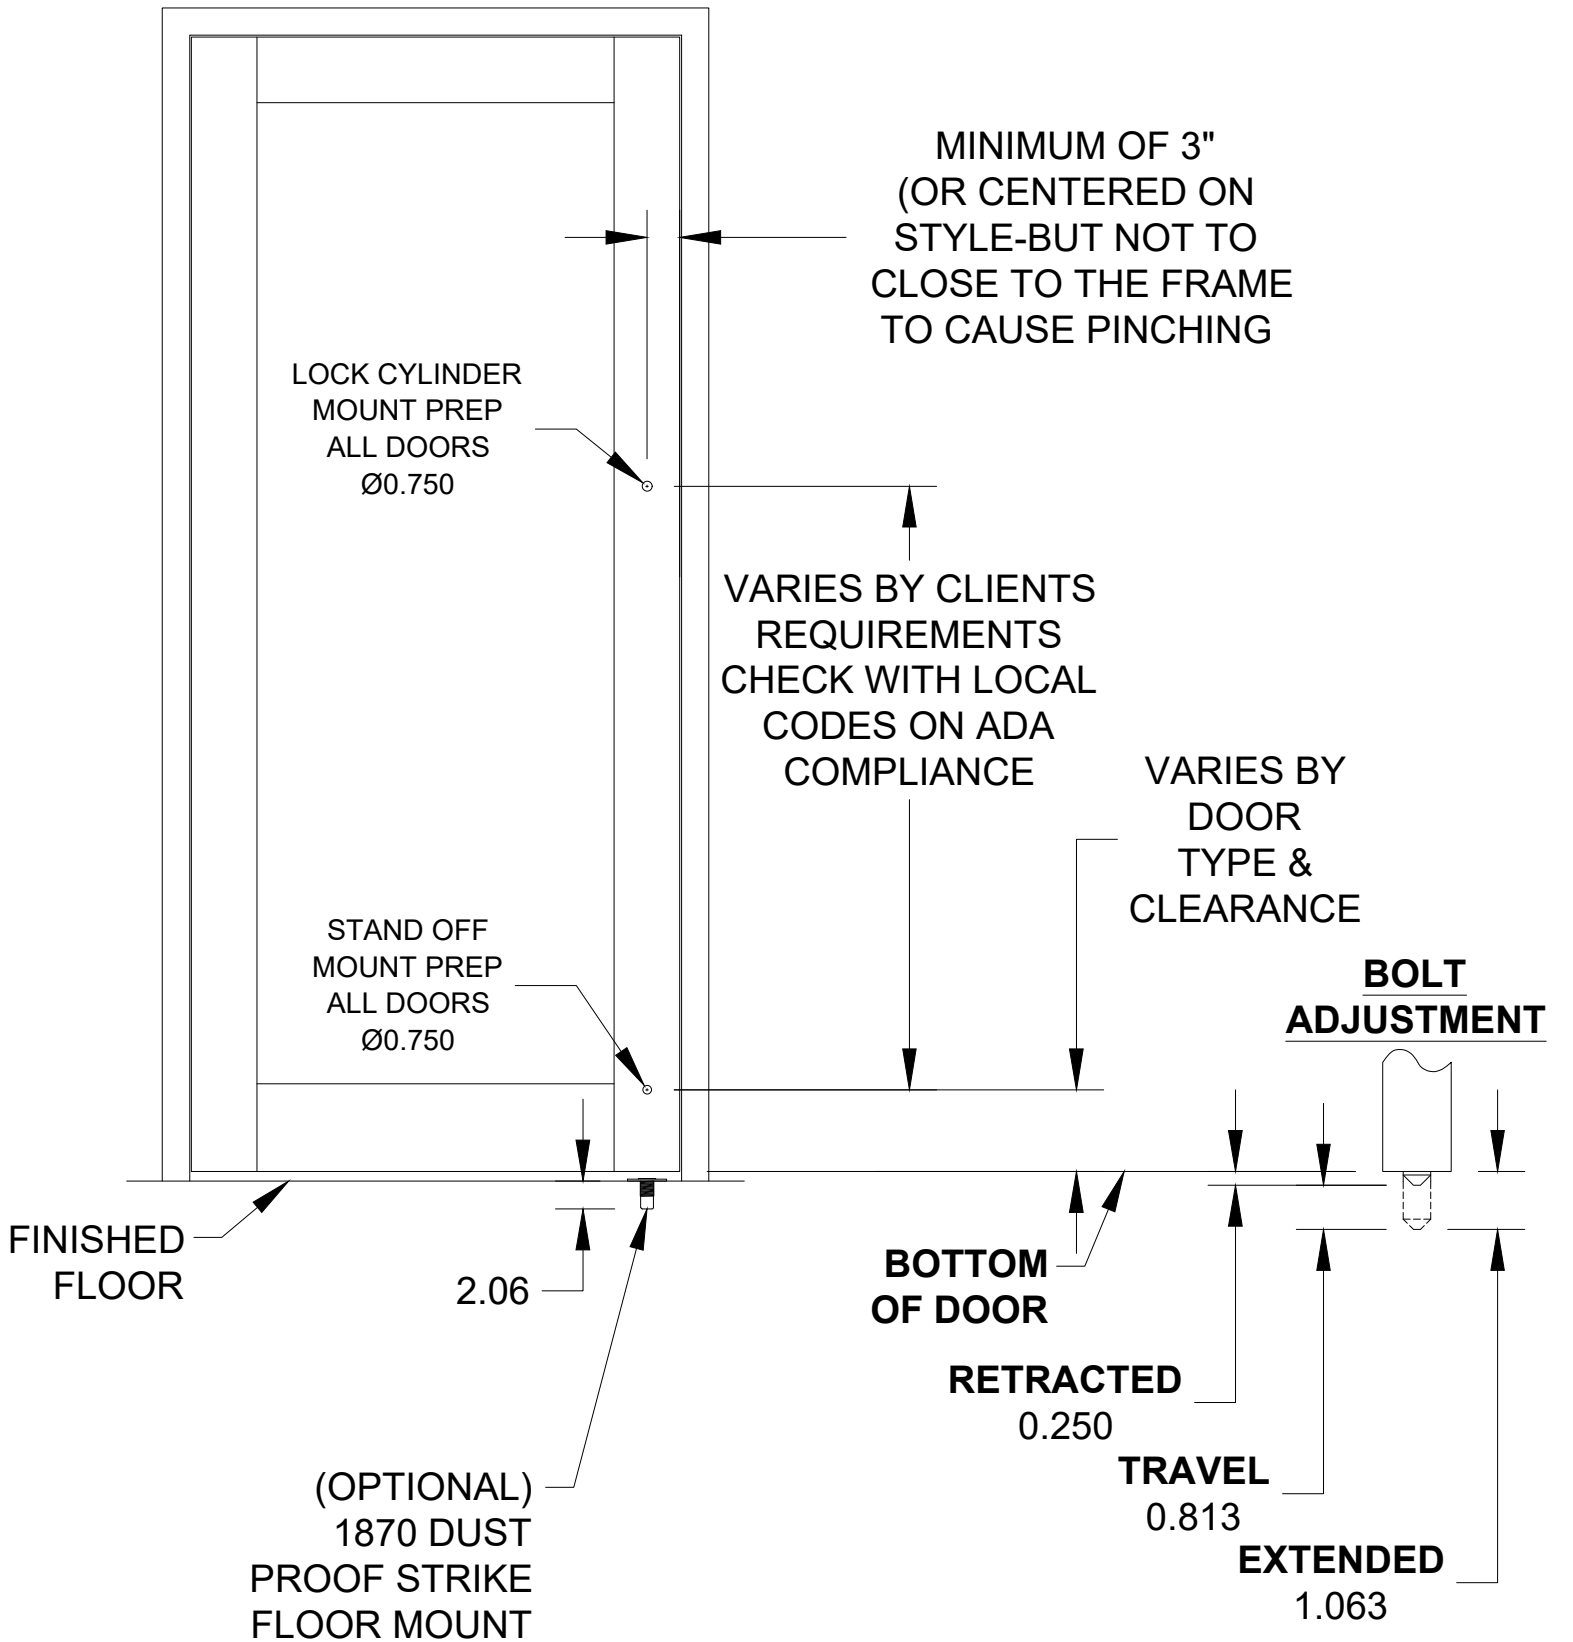

LOCKING LADDER PULL DOOR PREP WITH HALF HEIGHT BOLT DOWN

LOCKING LADDER PULL DOOR PREP WITH HALF HEIGHT BOLT DOWN-00.DWG