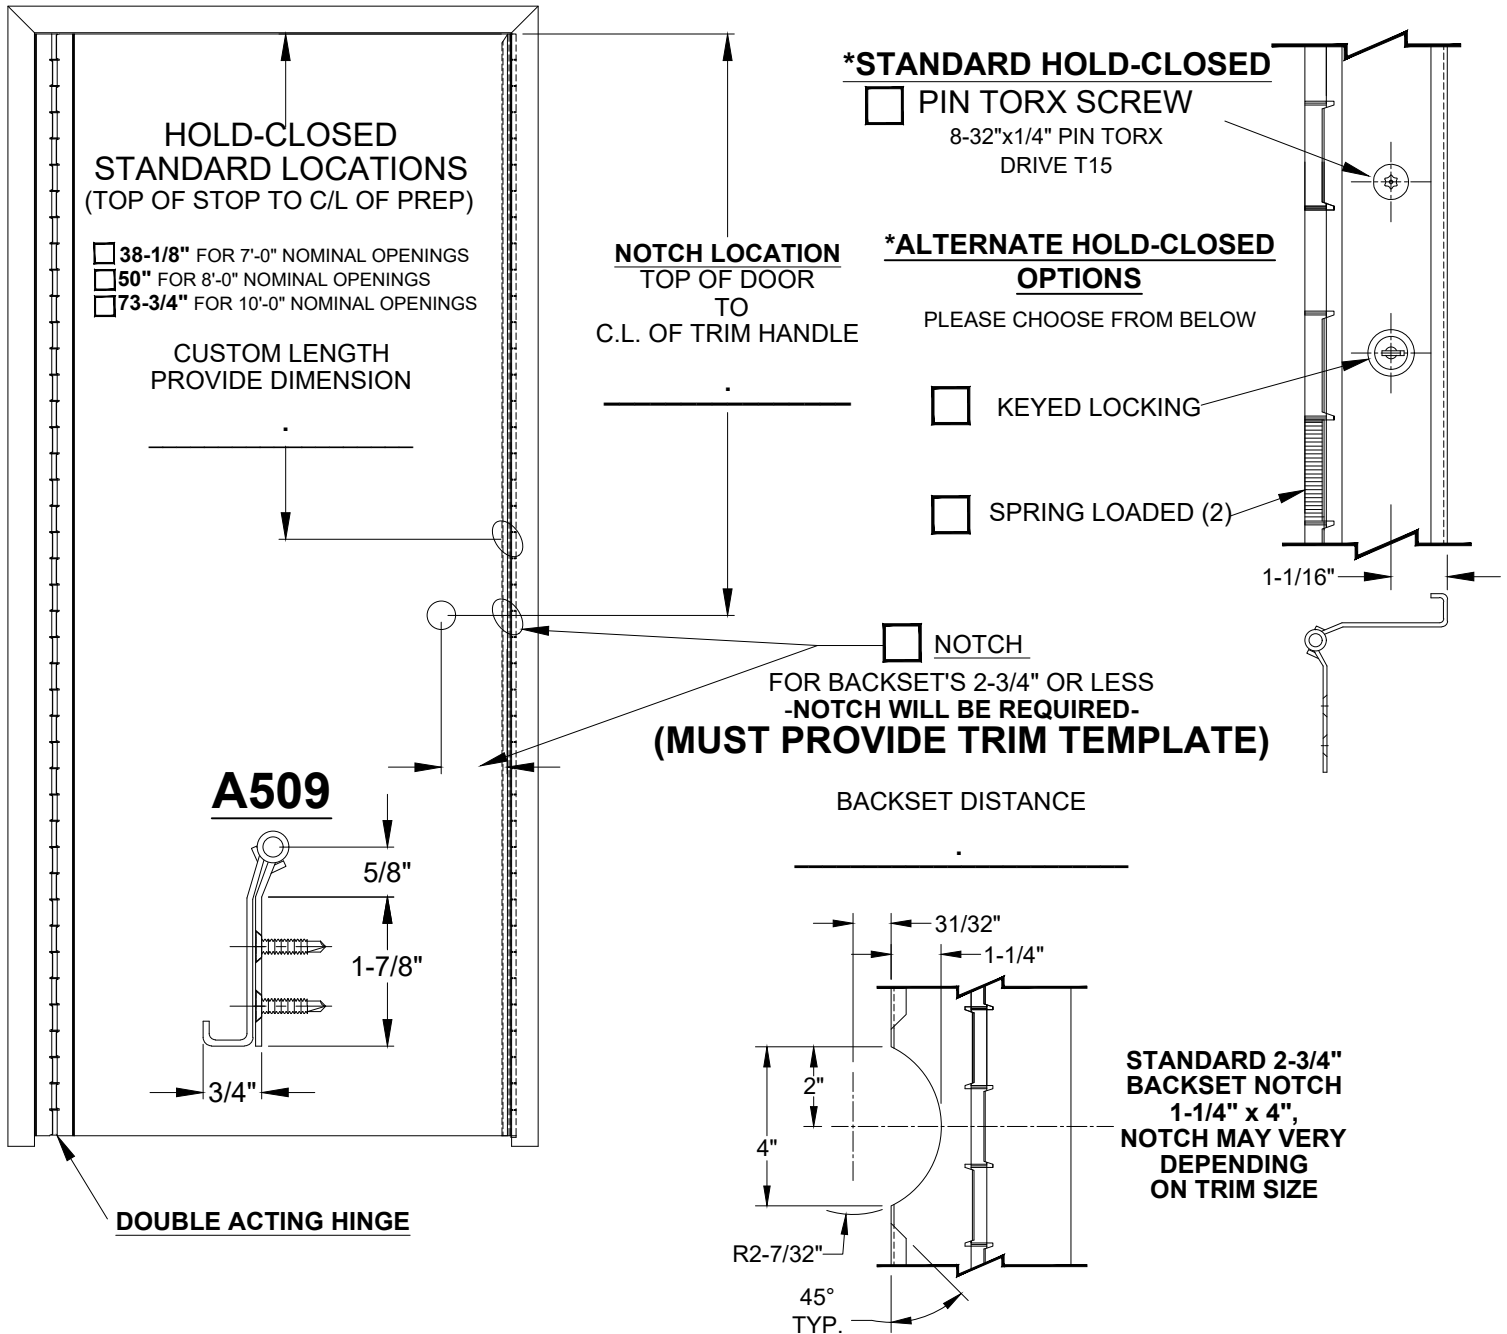

A509 RESCUE STOP ORDER FORM

CUSTOMER NAME: _____ DATE: _____ P.O.#: _____

DOOR HANDING: LH RH FINISH: _____ QUANTITY: _____

STANDARD LENGTH 83-1/8" 95" 118-3/4" OTHER: _____

***STANDARD HOLD-CLOSED**

PIN TORX SCREW
8-32"x1/4" PIN TORX
DRIVE T15

***ALTERNATE HOLD-CLOSED
OPTIONS**

PLEASE CHOOSE FROM BELOW

KEYED LOCKING

SPRING LOADED (2)

NOTCH

FOR BACKSET'S 2-3/4" OR LESS
-NOTCH WILL BE REQUIRED-
(MUST PROVIDE TRIM TEMPLATE)

BACKSET DISTANCE

STANDARD 2-3/4" BACKSET NOTCH
1-1/4" x 4",
NOTCH MAY VARY
DEPENDING
ON TRIM SIZE

NOTE:

1. NOTCH CAN VARY DEPENDING ON TRIM
2. NOTCH WILL EXPOSE GAPS BETWEEN THE DOOR & FRAME

Manufacturer reserves the right to make changes without formal notice. Contact ABH for latest revision