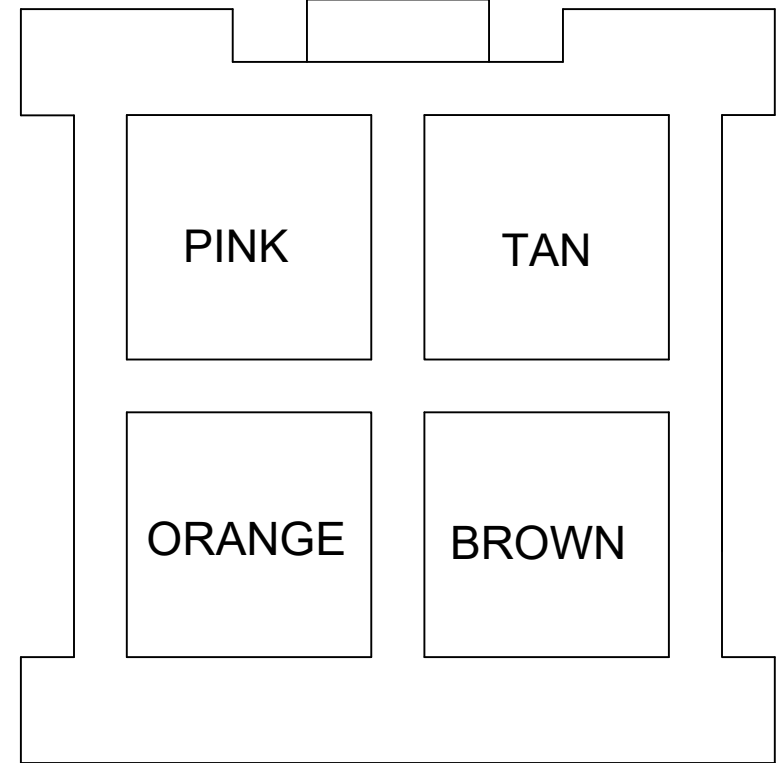

MOLEX MICRO-FIT 3.0
(43031-0022) MALE PIN
FOR 18GA. WIRE
(4) PLACES

MOLEX MICRO-FIT 3.0
(43031-0012) MALE PIN
FOR 24 GA. WIRE
ABH-3309
(20) PLACES

BACK OF CONNECTORS SHOWN

8 - MALE PIN HOUSING
MOLEX CONNECTOR
MICRO-FIT 3.0 (43020-0801)
ABH-3303

(2) EACH FOR EZAA (BOTH CONNECTED)
(2) EACH FOR EZAA-1 (1 CONNECTED, 1 LOOSE)

4 - MALE PIN HOUSING
MOLEX CONNECTOR
MICRO-FIT 3.0 (43020-0401)
ABH-3301

(2) EACH FOR EZAA (BOTH CONNECTED)
(2) EACH FOR EZAA-1 (1 CONNECTED 1 LOOSE)

ALLEGION WIRE HARNESS (EZAL) MALE CONNECTORS (MICRO -FIT 3.0)