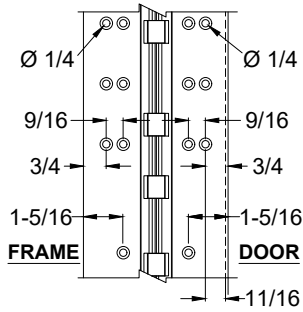

A240HD - "EA" & "R" ELECTRICAL MODIFICATION WITH REMOVABLE OPTION

CLOSED POSITION