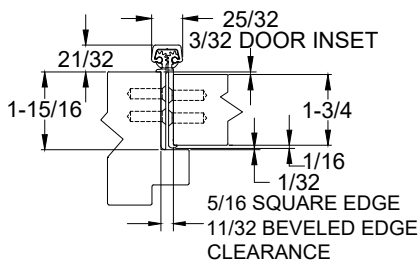

A240HD - "EA" & "R" ELECTRICAL MODIFICATION WITH REMOVABLE OPTION

CLOSED POSITION