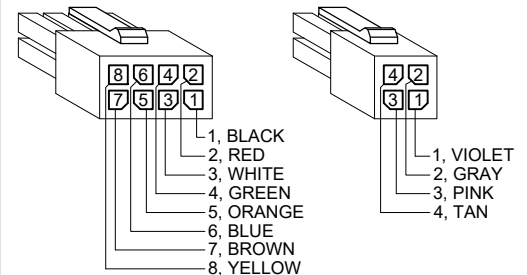

**ISOMETRIC VIEW
~90° OPENING**

**ISOMETRIC VIEW
180° OPENING**

**ROTATION
WIRE TRANSFER VIEW**

WIRE TRANSFER VIEW

90° OPENING

180° OPENING

NOTES:

1. MOLEX  CONNECTOR OPTION AVAILABLE - SUFFIX "EZ".

* SPECIFY ELECTRIFIED HARDWARE MANUFACTURER FOR CONNECTOR COMPABILITY

EZ CONNECT OPTION

SPECIFICATION:

DESCRIPTION: SINGLE CONDUCTOR #22 AWG MINIATURE HOOK-UP WIRE FOR APPLICATIONS REQUIRING EXTREME FLEXIBILITY.