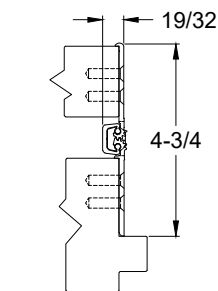

A240HD - "EA" & "R" ELECTRICAL MODIFICATION WITH REMOVABLE OPTION

12 WIRE STANDARD

NOTES:

1. HINGES CUT TO CUSTOM LENGTH ARE CUT FROM BOTTOM OF HINGE. CUSTOM CUT HINGE REQUIRES HANDING.

R = REMOVABLE, (3) INDIVIDUAL HINGES, THRU WIRE CAN BE REMOVED TO ACCESS WIRES.

**ISOMETRIC VIEW
~90° OPENING**

**ISOMETRIC VIEW
180° OPENING**

**ROTATION
WIRE TRANSFER VIEW**

WIRE TRANSFER VIEW

90° OPENING

180° OPENING

NOTES:

1. MOLEX  CONNECTOR OPTION AVAILABLE - SUFFIX "EZ".

* SPECIFY ELECTRIFIED HARDWARE MANUFACTURER FOR CONNECTOR COMPABILITY

EZ CONNECT OPTION

SPECIFICATION:

DESCRIPTION: SINGLE CONDUCTOR #22 AWG MINIATURE HOOK-UP WIRE FOR APPLICATIONS REQUIRING EXTREME FLEXIBILITY.

CONDUCTOR: #22 AWG 168/44 (0.002") SOFT BARE COPPER LHL.

INSULATION: PROPRIETARY FORMULATION PVC 0.010" NOM. WALL MEETS VW-1 FLAME REQUIREMENT.

DIAMETER: 0.053" ± 0.003".

RESISTANCE: 16.7 OHMS MAX. @ 20°C, PER 1000 FT.