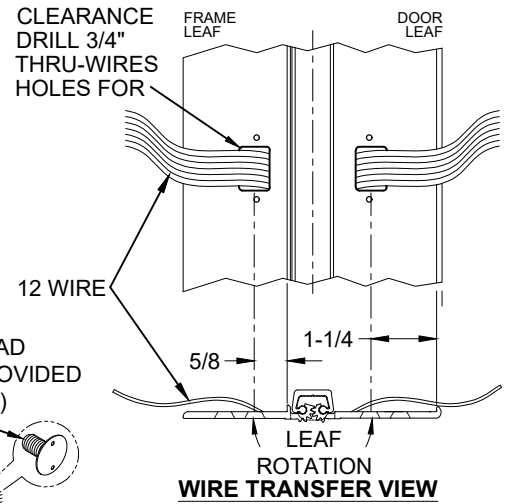

A240HD - "EA" & "R" ELECTRICAL MODIFICATION WITH REMOVABLE OPTION

12 WIRE STANDARD

NOTES:

1. HINGES CUT TO CUSTOM LENGTH ARE CUT FROM BOTTOM OF HINGE. CUSTOM CUT HINGE REQUIRES HANDING.

R = REMOVABLE, (3) INDIVIDUAL HINGES, THRU WIRE CAN BE REMOVED TO ACCESS WIRES.

**ISOMETRIC VIEW
~90° OPENING**

**ISOMETRIC VIEW
180° OPENING**

**ROTATION
WIRE TRANSFER VIEW**

WIRE TRANSFER VIEW

90° OPENING

180° OPENING

NOTES:

1. MOLEX  CONNECTOR OPTION AVAILABLE - SUFFIX "EZ".

* SPECIFY ELECTRIFIED HARDWARE MANUFACTURER FOR CONNECTOR COMPABILITY

EZ CONNECT OPTION

SPECIFICATION:

DESCRIPTION: SINGLE CONDUCTOR #22 AWG MINIATURE HOOK-UP WIRE FOR APPLICATIONS REQUIRING EXTREME FLEXIBILITY.