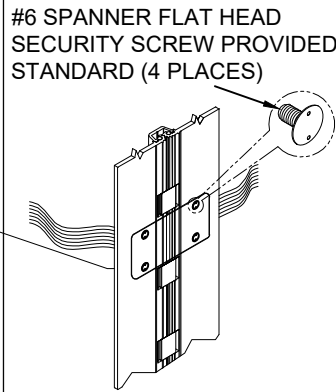

© 2020 ABH Mfg., Inc.
 printed in USA

A240HD - "EA" & "R"
 ELECTRICAL MODIFICATION
 WITH REMOVABLE OPTION

PAGE 1 OF 2
 ISSUED 05-05-20

A240HD - "EA" & "R" ELECTRICAL MODIFICATION WITH REMOVABLE OPTION

CLOSED POSITION

**ISOMETRIC VIEW
~90° OPENING**

**ISOMETRIC VIEW
180° OPENING**

**ROTATION
WIRE TRANSFER VIEW**

WIRE TRANSFER VIEW

90° OPENING

180° OPENING

NOTES:

1. MOLEX  CONNECTOR OPTION AVAILABLE - SUFFIX "EZ".

* SPECIFY ELECTRIFIED HARDWARE MANUFACTURER FOR CONNECTOR COMPABILITY

EZ CONNECT OPTION

SPECIFICATION:

DESCRIPTION: SINGLE CONDUCTOR #22 AWG MINIATURE HOOK-UP WIRE FOR APPLICATIONS REQUIRING EXTREME FLEXIBILITY.