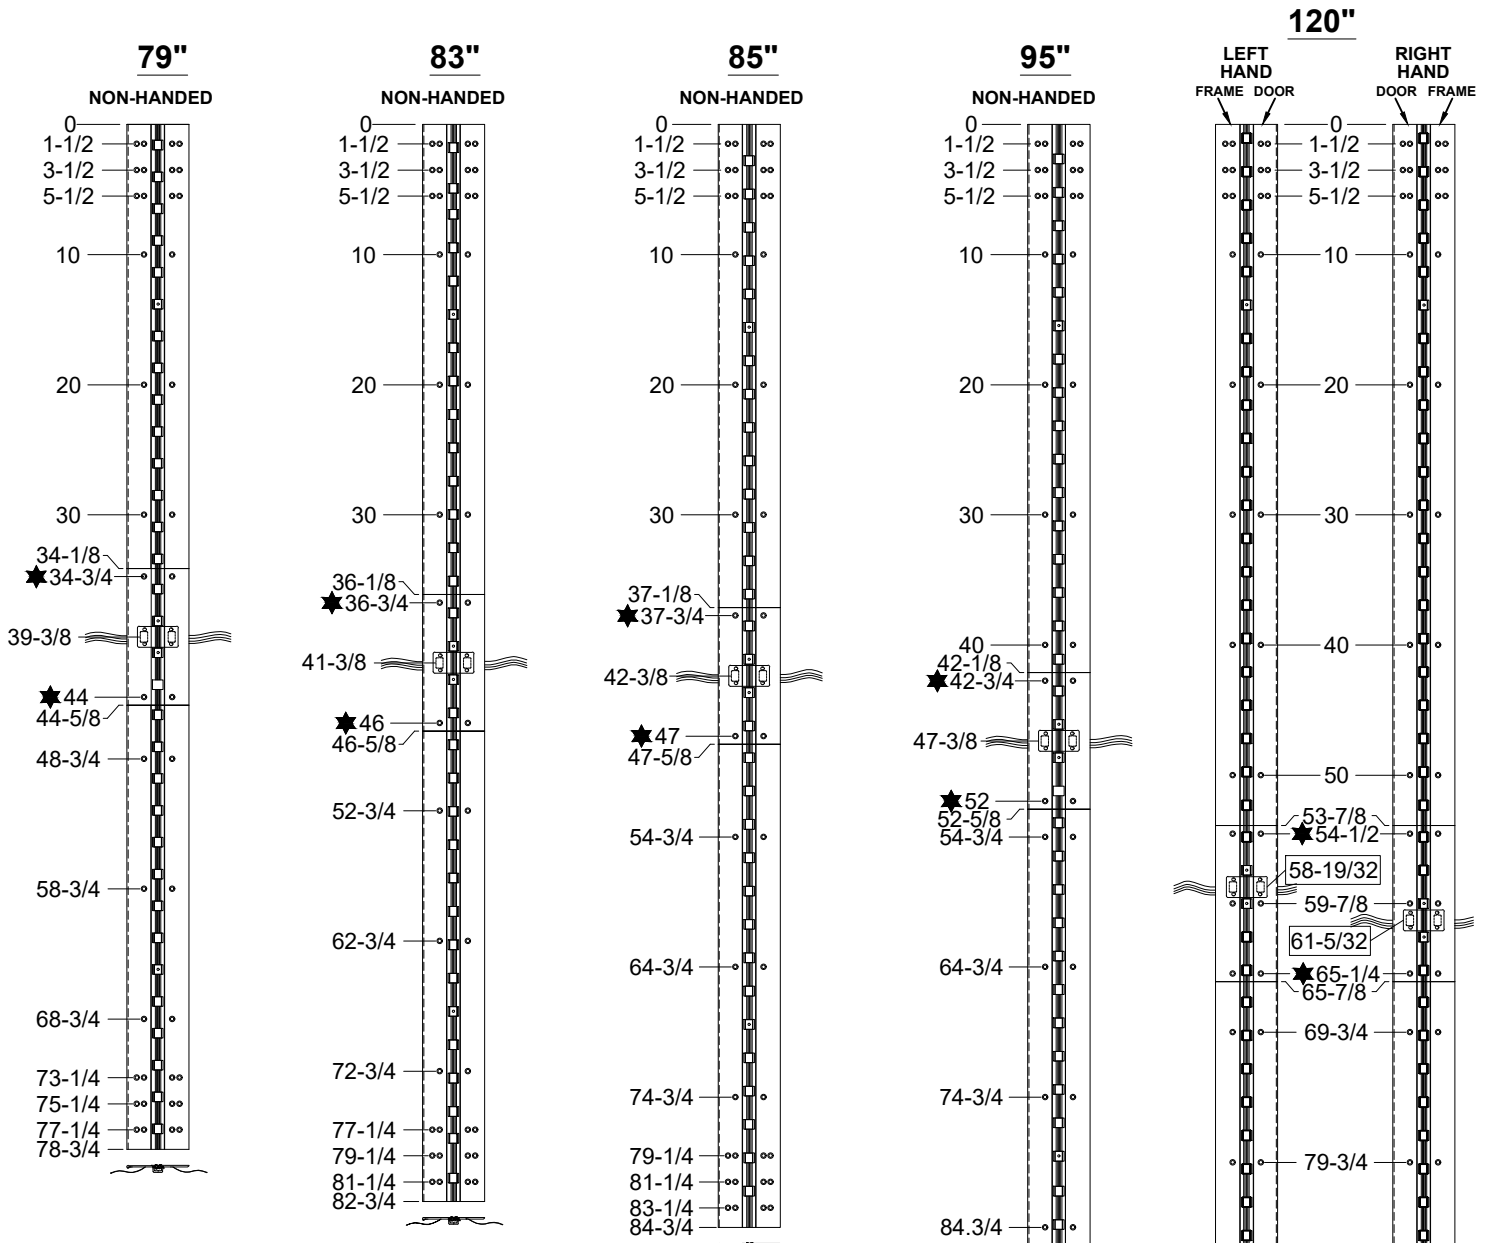

A240HD - "EA" & "R" ELECTRICAL MODIFICATION WITH REMOVABLE OPTION

12 WIRE STANDARD

NOTES:

1. HINGES CUT TO CUSTOM LENGTH ARE CUT FROM BOTTOM OF HINGE. CUSTOM CUT HINGE REQUIRES HANDING.

R = REMOVABLE, (3) INDIVIDUAL HINGES, THRU WIRE CAN BE REMOVED TO ACCESS WIRES.

★ = MANUFACTURING TO ADD (4) COUNTERSINK THRU HOLES FOR #12 FLAT HEAD SCREW.

STANDARD HINGE SIZES & SCREW DETAIL

NOMINAL DOOR HEIGHT		6'8"	7'0"	7'2"	8'0"	10'0"
ACTUAL HINGE LENGTH		79"	83"	85"	95"	120"
FRAME	12-24 x 7/8" PHILLIPS FLAT HEAD, UNDERCUT, SELF DRILLING, THREAD FORMING TEK MACHINE SCREW	20	20	20	22	25
DOOR	12-24 x 7/8" PHILLIPS FLAT HEAD, UNDERCUT, SELF DRILLING, THREAD FORMING TEK MACHINE SCREW	20	20	20	22	25

**ISOMETRIC VIEW
~90° OPENING**

**ISOMETRIC VIEW
180° OPENING**

**ROTATION
WIRE TRANSFER VIEW**

WIRE TRANSFER VIEW

90° OPENING

180° OPENING

NOTES:

1. MOLEX  CONNECTOR OPTION AVAILABLE - SUFFIX "EZ".