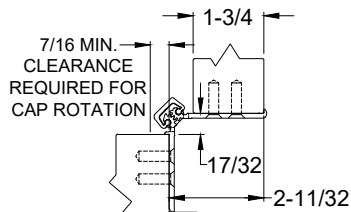

**ISOMETRIC VIEW
~90° OPENING**

**ISOMETRIC VIEW
180° OPENING**

**ROTATION
WIRE TRANSFER VIEW**

WIRE TRANSFER VIEW

90° OPENING

180° OPENING

NOTES:

1. MOLEX  CONNECTOR OPTION AVAILABLE - SUFFIX "EZ".

* SPECIFY ELECTRIFIED HARDWARE MANUFACTURER FOR CONNECTOR COMPABILITY

EZ CONNECT OPTION

SPECIFICATION:

DESCRIPTION: SINGLE CONDUCTOR #22 AWG MINIATURE HOOK-UP WIRE FOR APPLICATIONS REQUIRING EXTREME FLEXIBILITY.