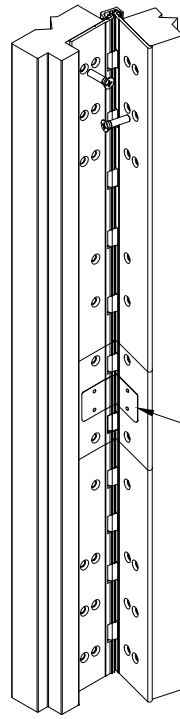

A240HD - "EA" & "R" ELECTRICAL MODIFICATION WITH REMOVABLE OPTION

12 WIRE STANDARD

NOTES:

1. HINGES CUT TO CUSTOM LENGTH ARE CUT FROM BOTTOM OF HINGE. CUSTOM CUT HINGE REQUIRES HANDING.

R = REMOVABLE, (3) INDIVIDUAL HINGES, THRU WIRE CAN BE REMOVED TO ACCESS WIRES.

★ = MANUFACTURING TO ADD (4) COUNTERSINK THRU HOLES FOR #12 FLAT HEAD SCREW.

STANDARD HINGE SIZES & SCREW DETAIL

NOMINAL DOOR HEIGHT		6'8"	7'0"	7'2"	8'0"	10'0"
ACTUAL HINGE LENGTH		79"	83"	85"	95"	120"
FRAME	12-24 x 7/8" PHILLIPS FLAT HEAD, UNDERCUT, SELF DRILLING, THREAD FORMING TEK MACHINE SCREW	20	20	20	22	25
DOOR	12-24 x 7/8" PHILLIPS FLAT HEAD, UNDERCUT, SELF DRILLING, THREAD FORMING TEK MACHINE SCREW	20	20	20	22	25

A240HD-EA & R, ELECTRICAL MODIFICATION WITH REMOVABLE OPTION-1-01.DWG

www.abhmfg.com
 E-mail: abhinfo@abhmfg.com
 Architectural Builders Hardware Mfg., Inc.
 1222 Ardmore Ave., Itasca, IL 60143
 630.875.9900; FAX 800.9FAXABH (932.9224)

**ISOMETRIC VIEW
~90° OPENING**

**ISOMETRIC VIEW
180° OPENING**

**ROTATION
WIRE TRANSFER VIEW**

WIRE TRANSFER VIEW

90° OPENING

180° OPENING

NOTES:

1. MOLEX  CONNECTOR OPTION AVAILABLE - SUFFIX "EZ".