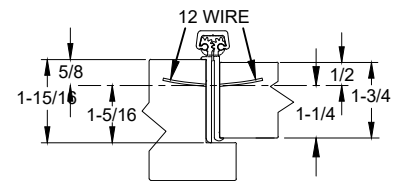

**ISOMETRIC VIEW
~90° OPENING**

**ISOMETRIC VIEW
180° OPENING**

**ROTATION
WIRE TRANSFER VIEW**

WIRE TRANSFER VIEW

90° OPENING

180° OPENING

NOTES:

1. MOLEX  CONNECTOR OPTION AVAILABLE - SUFFIX "EZ".

* SPECIFY ELECTRIFIED HARDWARE MANUFACTURER FOR CONNECTOR COMPABILITY

EZ CONNECT OPTION

SPECIFICATION:

DESCRIPTION: SINGLE CONDUCTOR #22 AWG MINIATURE HOOK-UP WIRE FOR APPLICATIONS REQUIRING EXTREME FLEXIBILITY.