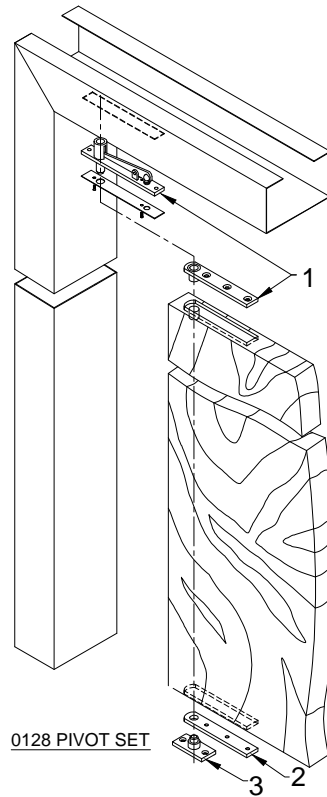

CENTER HUNG PIVOT SET - SINGLE or DOUBLE ACTING

0127 Pivot Set

For doors up to 42" wide x 102" height & weighing up to 200 lb.

- | | | |
|---|-------------|----------------------------|
| 1 | 0320 | Top pivot |
| 2 | 0127 | Bottom Leaf into side jamb |
| 3 | | Door Leaf - Bottom |

Non Handed

0128 Pivot Set

For doors up to 42" wide x 102" height & weighing up to 250 lb.

- | | | |
|---|-------------|-------------------------------|
| 1 | 0320 | Top pivot |
| 2 | 0128 | Bottom Leaf on Finished Floor |
| 3 | | Door Leaf - Bottom |

Non Handed

0370 Pivot Set

For doors up to 44" wide x 102" height & weighing up to 500 lb.

- | | | |
|---|-------------|-------------------------------|
| 1 | 0340 | Top pivot |
| 2 | 0370 | Bottom Leaf on finished floor |
| 3 | | Door Leaf - Bottom |

Non Handed

0327 Pivot Set

For doors up to 42" wide x 96" height & weighing up to 135 lb.

- | | | |
|---|-------------|----------------------------|
| 1 | 0321 | Top pivot |
| 2 | 0327 | Bottom Leaf into side jamb |
| 3 | | Door Leaf - Bottom |