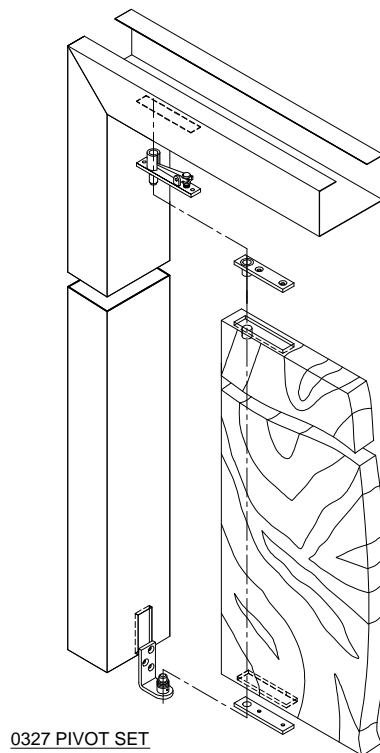

CENTER HUNG PIVOT SET - SINGLE or DOUBLE ACTING

0127 Pivot Set

For doors up to 42" wide x 102" height & weighing up to 200 lb.

- | | | |
|---|-------------|----------------------------|
| 1 | 0320 | Top pivot |
| 2 | 0127 | Bottom Leaf into side jamb |
| 3 | | Door Leaf - Bottom |

Non Handed

0128 Pivot Set

For doors up to 42" wide x 102" height & weighing up to 250 lb.

- | | | |
|---|-------------|-------------------------------|
| 1 | 0320 | Top pivot |
| 2 | 0128 | Bottom Leaf on Finished Floor |
| 3 | | Door Leaf - Bottom |

Non Handed

0370 Pivot Set

For doors up to 44" wide x 102" height & weighing up to 500 lb.

- | | | |
|---|-------------|-------------------------------|
| 1 | 0340 | Top pivot |
| 2 | 0370 | Bottom Leaf on finished floor |
| 3 | | Door Leaf - Bottom |

Non Handed

0327 Pivot Set

For doors up to 42" wide x 96" height & weighing up to 135 lb.

- | | | |
|---|-------------|----------------------------|
| 1 | 0321 | Top pivot |
| 2 | 0327 | Bottom Leaf into side jamb |
| 3 | | Door Leaf - Bottom |