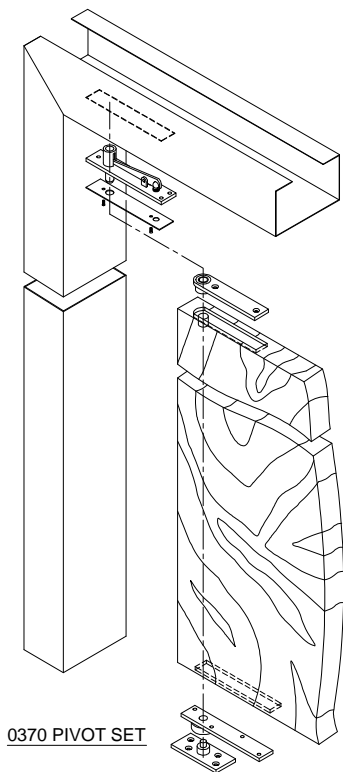

CENTER HUNG PIVOT SET - SINGLE or DOUBLE ACTING

0127 Pivot Set

For doors up to 42" wide x 102" height & weighing up to 200 lb.

- | | | |
|---|-------------|----------------------------|
| 1 | 0320 | Top pivot |
| 2 | 0127 | Bottom Leaf into side jamb |
| 3 | | Door Leaf - Bottom |

Non Handed

0128 Pivot Set

For doors up to 42" wide x 102" height & weighing up to 250 lb.

- | | | |
|---|-------------|-------------------------------|
| 1 | 0320 | Top pivot |
| 2 | 0128 | Bottom Leaf on Finished Floor |
| 3 | | Door Leaf - Bottom |

Non Handed

0370 Pivot Set

For doors up to 44" wide x 102" height & weighing up to 500 lb.

- | | | |
|---|-------------|-------------------------------|
| 1 | 0340 | Top pivot |
| 2 | 0370 | Bottom Leaf on finished floor |
| 3 | | Door Leaf - Bottom |

Non Handed

0327 Pivot Set

For doors up to 42" wide x 96" height & weighing up to 135 lb.

- | | | |
|---|-------------|----------------------------|
| 1 | 0321 | Top pivot |
| 2 | 0327 | Bottom Leaf into side jamb |
| 3 | | Door Leaf - Bottom |