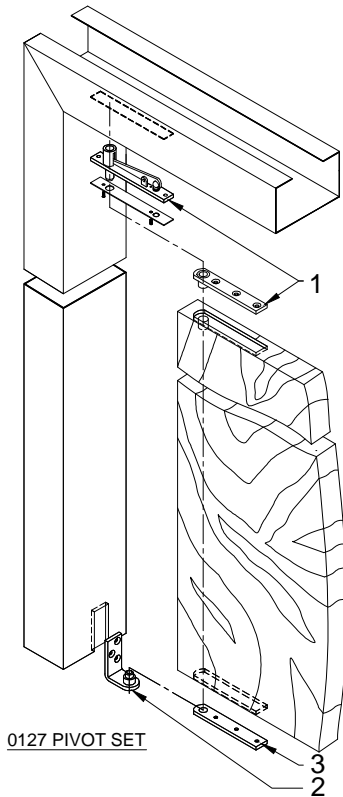

CENTER HUNG PIVOT SET - SINGLE or DOUBLE ACTING

0127 Pivot Set

For doors up to 42" wide x 102" height & weighing up to 200 lb.

- | | | |
|---|-------------|----------------------------|
| 1 | 0320 | Top pivot |
| 2 | 0127 | Bottom Leaf into side jamb |
| 3 | | Door Leaf - Bottom |

Non Handed

0128 Pivot Set

For doors up to 42" wide x 102" height & weighing up to 250 lb.

- | | | |
|---|-------------|-------------------------------|
| 1 | 0320 | Top pivot |
| 2 | 0128 | Bottom Leaf on Finished Floor |
| 3 | | Door Leaf - Bottom |

Non Handed

0370 Pivot Set

For doors up to 44" wide x 102" height & weighing up to 500 lb.

- | | | |
|---|-------------|-------------------------------|
| 1 | 0340 | Top pivot |
| 2 | 0370 | Bottom Leaf on finished floor |
| 3 | | Door Leaf - Bottom |

Non Handed

0327 Pivot Set

For doors up to 42" wide x 96" height & weighing up to 135 lb.

- | | | |
|---|-------------|----------------------------|
| 1 | 0321 | Top pivot |
| 2 | 0327 | Bottom Leaf into side jamb |
| 3 | | Door Leaf - Bottom |