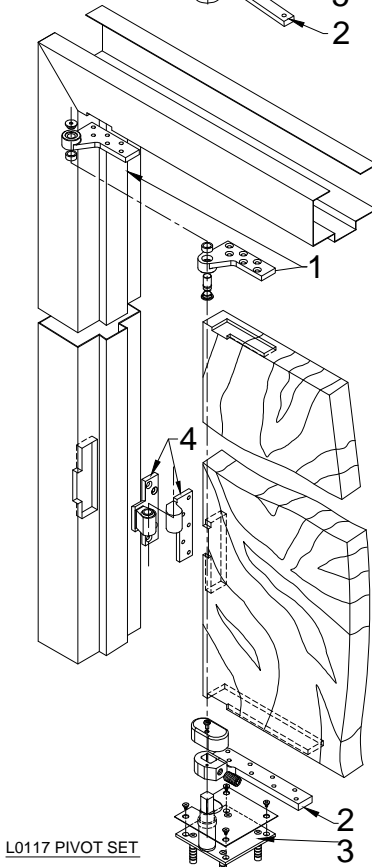

3/4" OFFSET PIVOT SET - SINGLE ACTING

0117 PIVOT SET

0117.25 PIVOT SET

0117.50 PIVOT SET

L0117 PIVOT SET

0117 Pivot Set

For doors up to 42" wide & weighing up to 300 lb.

For up to 3 hours fire rated door-standard

- | | | |
|---|-------------|---------------------------------|
| 1 | 0180 | Top pivot, door & jamb leaf |
| 2 | 0117 | Bottom Arm |
| 3 | | Floor Bearing, S.S.(heavy duty) |
| 4 | 019 | Intermediate pivot (optional) |
- Specify Handing - LH or RH

0117.25 Pivot Set

For doors up to 42" wide & weighing up to 250 lb.

For up to 3 hrs. fire rated door-standard

- | | | |
|---|-------------|---|
| 1 | 0180 | Top pivot, door & jamb leaf |
| 2 | 0117 | Bottom Arm |
| 5 | | Side Jamb rest on Floor Bearing, S.S.(heavy duty) |
| 4 | 019 | Intermediate pivot (optional) |
- Specify Handing - LH or RH

L0117 Pivot Set

For 1-3/4" lead-lined doors up to 48" wide & weighing up to 1750 lb.

For up to 3 hours fire rated door-standard

- | | | |
|---|--------------|---------------------------------|
| 1 | L0180 | Top pivot |
| 2 | L0117 | Bottom Arm |
| 3 | | Floor Bearing, S.S.(heavy duty) |
| 4 | L019 | Intermediate pivot (optional) |
- Specify Handing - LH or RH