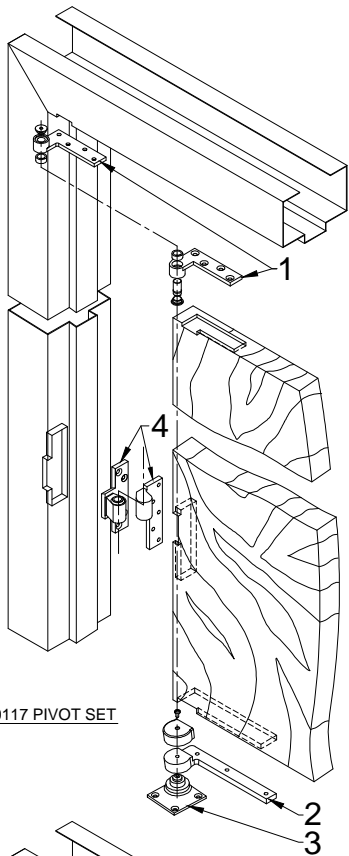

3/4" OFFSET PIVOT SET - SINGLE ACTING

0117 PIVOT SET

0117.25 PIVOT SET

0117.50 PIVOT SET

L0117 PIVOT SET

0117 Pivot Set

For doors up to 42" wide & weighing up to 300 lb.

For up to 3 hours fire rated door-standard

- | | | |
|---|-------------|---------------------------------|
| 1 | 0180 | Top pivot, door & jamb leaf |
| 2 | 0117 | Bottom Arm |
| 3 | | Floor Bearing, S.S.(heavy duty) |
| 4 | 019 | Intermediate pivot (optional) |
- Specify Handing - LH or RH

0117.25 Pivot Set

For doors up to 42" wide & weighing up to 250 lb.

For up to 3 hrs. fire rated door-standard

- | | | |
|---|-------------|---|
| 1 | 0180 | Top pivot, door & jamb leaf |
| 2 | 0117 | Bottom Arm |
| 5 | | Side Jamb rest on Floor Bearing, S.S.(heavy duty) |
| 4 | 019 | Intermediate pivot (optional) |
- Specify Handing - LH or RH

0117.50 Pivot Set

For doors up to 48" wide & weighing up to 650 lb.

For up to 3 hours fire rated door-standard

- | | | |
|---|----------------|---------------------------------|
| 1 | 0180 | Top pivot, door & jamb leaf |
| 2 | 0117.50 | Bottom Arm |
| 3 | | Floor Bearing, S.S.(heavy duty) |
| 4 | 019 | Intermediate pivot (optional) |
- Specify Handing - LH or RH