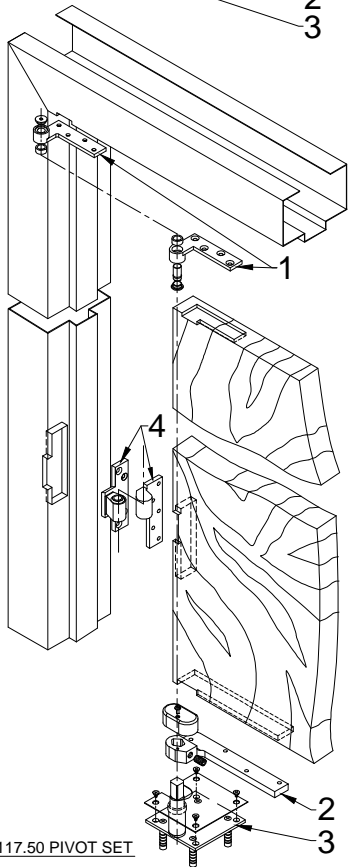

3/4" OFFSET PIVOT SET - SINGLE ACTING

0117 PIVOT SET

0117.25 PIVOT SET

0117.50 PIVOT SET

L0117 PIVOT SET

0117 Pivot Set

For doors up to 42" wide & weighing up to 300 lb.

For up to 3 hours fire rated door-standard

- | | | |
|---|-------------|---------------------------------|
| 1 | 0180 | Top pivot, door & jamb leaf |
| 2 | 0117 | Bottom Arm |
| 3 | | Floor Bearing, S.S.(heavy duty) |
| 4 | 019 | Intermediate pivot (optional) |
- Specify Handing - LH or RH

0117.25 Pivot Set

For doors up to 42" wide & weighing up to 250 lb.

For up to 3 hrs. fire rated door-standard

- | | | |
|---|-------------|---|
| 1 | 0180 | Top pivot, door & jamb leaf |
| 2 | 0117 | Bottom Arm |
| 5 | | Side Jamb rest on Floor Bearing, S.S.(heavy duty) |
| 4 | 019 | Intermediate pivot (optional) |
- Specify Handing - LH or RH

0117.50 Pivot Set

For doors up to 48" wide & weighing up to 650 lb.

For up to 3 hours fire rated door-standard

- | | | |
|---|----------------|---------------------------------|
| 1 | 0180 | Top pivot, door & jamb leaf |
| 2 | 0117.50 | Bottom Arm |
| 3 | | Floor Bearing, S.S.(heavy duty) |
| 4 | 019 | Intermediate pivot (optional) |
- Specify Handing - LH or RH