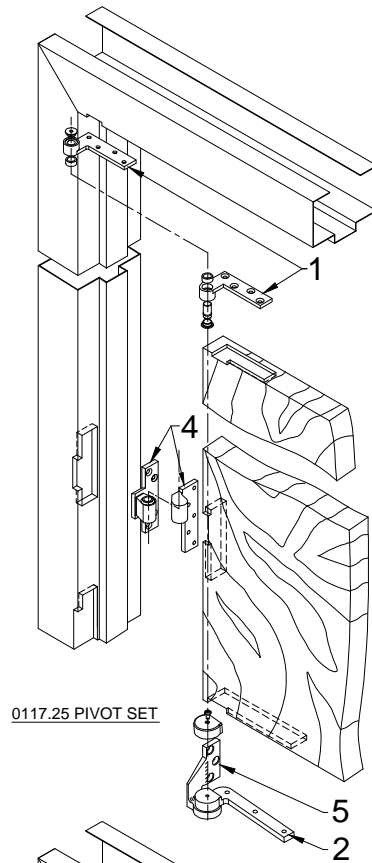

3/4" OFFSET PIVOT SET - SINGLE ACTING

0117 PIVOT SET

0117.25 PIVOT SET

0117.50 PIVOT SET

L0117 PIVOT SET

0117 Pivot Set

For doors up to 42" wide & weighing up to 300 lb.

For up to 3 hours fire rated door-standard

- | | | |
|---|-------------|---------------------------------|
| 1 | 0180 | Top pivot, door & jamb leaf |
| 2 | 0117 | Bottom Arm |
| 3 | | Floor Bearing, S.S.(heavy duty) |
| 4 | 019 | Intermediate pivot (optional) |
- Specify Handing - LH or RH

0117.25 Pivot Set

For doors up to 42" wide & weighing up to 250 lb.

For up to 3 hrs. fire rated door-standard

- | | | |
|---|-------------|---|
| 1 | 0180 | Top pivot, door & jamb leaf |
| 2 | 0117 | Bottom Arm |
| 5 | | Side Jamb rest on Floor Bearing, S.S.(heavy duty) |
| 4 | 019 | Intermediate pivot (optional) |
- Specify Handing - LH or RH

L0117 Pivot Set

For 1-3/4" lead-lined doors up to 48" wide & weighing up to 1750 lb.

For up to 3 hours fire rated door-standard

- | | | |
|---|--------------|---------------------------------|
| 1 | L0180 | Top pivot |
| 2 | L0117 | Bottom Arm |
| 3 | | Floor Bearing, S.S.(heavy duty) |
| 4 | L019 | Intermediate pivot (optional) |
- Specify Handing - LH or RH