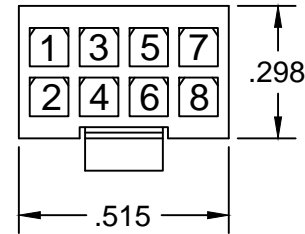

ABH EZ CONNECT WIRE COLOR & POSITION STANDARD FOR MOLEX[®] MICRO-FIT 3.0 CONNECTOR

(TERMINAL INSERTION END SHOWN)

- 1: BLACK
- 2: RED
- 3: WHITE
- 4: GREEN
- 5: ORANGE
- 6: BLUE
- 7: BROWN
- 8: YELLOW

- 1: VIOLET
- 2: GREY
- 3: PINK
- 4: TAN