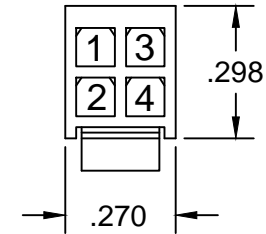

ABH EZ CONNECT WIRE COLOR & POSITION STANDARD FOR MOLEX[®] MICRO-FIT 3.0 CONNECTOR

(TERMINAL INSERTION END SHOWN)

- 1: BLACK
- 2: RED
- 3: WHITE
- 4: GREEN
- 5: ORANGE
- 6: BLUE
- 7: BROWN
- 8: YELLOW

- 1: VIOLET
- 2: GREY
- 3: PINK
- 4: TAN