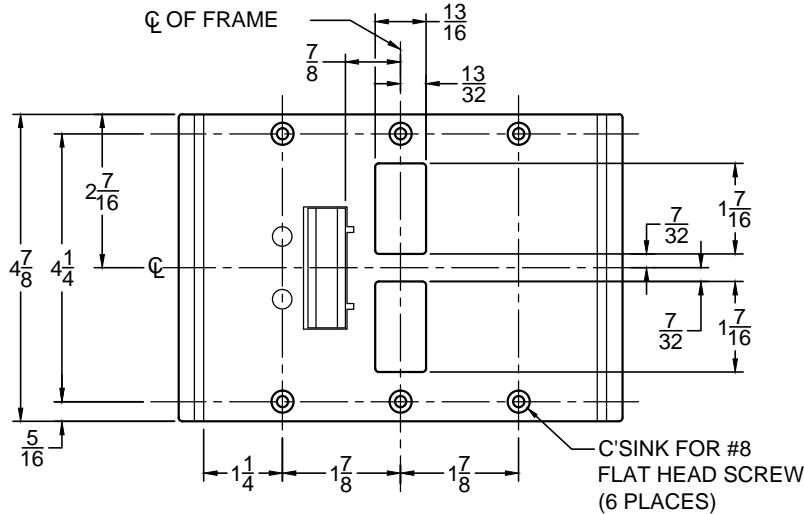

# CUSTOM SCRM4550 DOUBLE-LIPPED STRIKE & RESCUE STOP COMBO

- 1-3/4" THICK DOOR
- CENTER HUNG DOOR
- SCHLAGE MORTISE LOCK W / DEAD BOLT
- 6-1/4" FRAME

**TOP VIEW**

**FRONT VIEW**

STOP IS SPRING LOADED  
MAKING PART NON-HANDED  
BUT INSTALLATION IS  
STILL HANDED

**ABH DOOR STOP COVER DIMENSIONS  
MAY NOT MATCH OTHER MANUFACTURERS**

**CUT-OUT FOR  
METAL JAMB**

**NOTE:**

1. HORIZONTAL CENTERLINE OF PLATE TO MATCH HORIZONTAL CENTERLINE OF CUTOUT.
2. SCREWS- 8-32 X 3/8" UNDERCUT F.H.M.S.
3. R.H. DOOR SHOWN, L.H. OPPOSITE
4. DO NOT SCALE DRAWING.
5. FOR CUSTOM RESCUE DOOR STOP CONSULT FACTORY.