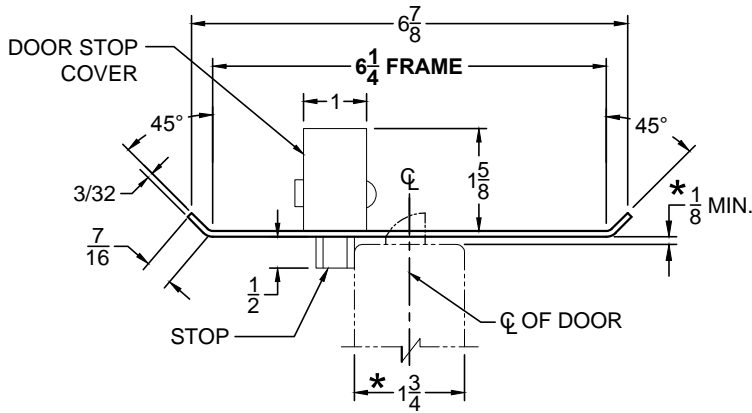

# CUSTOM SCRM4550 DOUBLE-LIPPED STRIKE & RESCUE STOP COMBO

- 1-3/4" THICK DOOR
- CENTER HUNG DOOR
- SCHLAGE MORTISE LOCK W / DEAD BOLT
- 6-1/4" FRAME

**TOP VIEW**

**FRONT VIEW**

STOP IS SPRING LOADED  
MAKING PART NON-HANDED  
BUT INSTALLATION IS  
STILL HANDED

**ABH DOOR STOP COVER DIMENSIONS  
MAY NOT MATCH OTHER MANUFACTURERS**

**CUT-OUT FOR  
METAL JAMB**

**NOTE:**

1. HORIZONTAL CENTERLINE OF PLATE TO MATCH HORIZONTAL CENTERLINE OF CUTOUT.
2. SCREWS- 8-32 X 3/8" UNDERCUT F.H.M.S.
3. R.H. DOOR SHOWN, L.H. OPPOSITE
4. DO NOT SCALE DRAWING.
5. FOR CUSTOM RESCUE DOOR STOP CONSULT FACTORY.