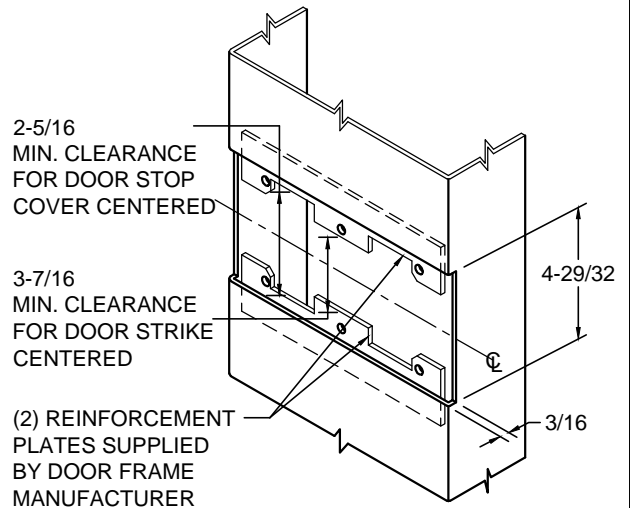

# CUSTOM SCRM4550 DOUBLE-LIPPED STRIKE & RESCUE STOP COMBO

- 1-3/4" THICK DOOR
- CENTER HUNG DOOR
- SCHLAGE MORTISE LOCK W / DEAD BOLT
- 6-1/4" FRAME

**TOP VIEW**

**FRONT VIEW**

STOP IS SPRING LOADED  
MAKING PART NON-HANDED  
BUT INSTALLATION IS  
STILL HANDED

**ABH DOOR STOP COVER DIMENSIONS  
MAY NOT MATCH OTHER MANUFACTURERS**

**CUT-OUT FOR  
METAL JAMB**

**NOTE:**

1. HORIZONTAL CENTERLINE OF PLATE TO MATCH HORIZONTAL CENTERLINE OF CUTOUT.
2. SCREWS- 8-32 X 3/8" UNDERCUT F.H.M.S.
3. R.H. DOOR SHOWN, L.H. OPPOSITE
4. DO NOT SCALE DRAWING.
5. FOR CUSTOM RESCUE DOOR STOP CONSULT FACTORY.

**REINFORCEMENT:**

WHEN INSTALLING IN METAL FRAME, REINFORCEMENT IS **NEEDED** WITH THIS PRODUCT, CUSTOMER OR MANUFACTURER TO SUPPLY FRAME REINFORCEMENT WITH LATCH BOLT CLEARANCE.

\* = CRITICAL DIMENSION MUST BE FOLLOWED