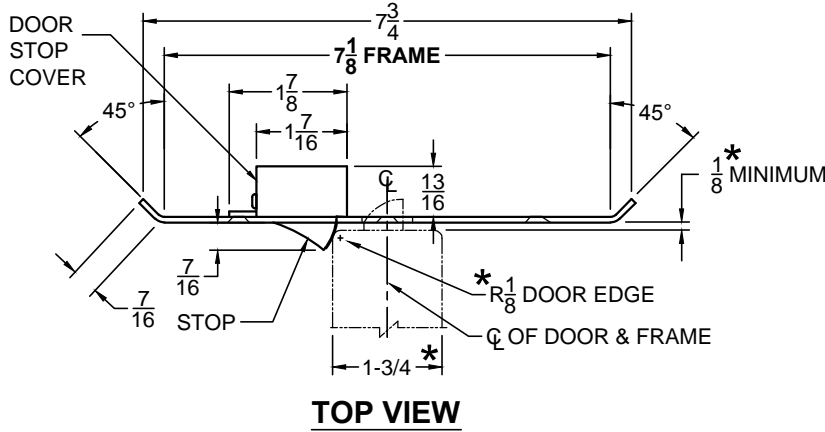

# CUSTOM SCR4590 DOUBLE-LIPPED STRIKE & RESCUE STOP COMBO

- 1-3/4" THICK DOOR
- CENTER HUNG DOOR
- SCHLAGE MORTISE LOCK W/ DEAD BOLT
- 7-1/8" FRAME

STOP IS SPRING LOADED  
MAKING PART NON-HANDED  
BUT INSTALLATION IS  
STILL HANDED

**ABH DOOR STOP COVER DIMENSIONS  
MAY NOT MATCH OTHER MANUFACTURERS**

## NOTE:

1. HORIZONTAL CENTERLINE OF PLATE TO MATCH HORIZONTAL CENTERLINE OF CUT-OUT.
2. SCREWS- 8-32 X 3/8" UNDERCUT F.H.M.S.
3. R.H. DOOR SHOWN, L.H. OPPOSITE
4. DO NOT SCALE DRAWING.
5. FOR CUSTOM RESCUE DOOR STOP CONSULT FACTORY.