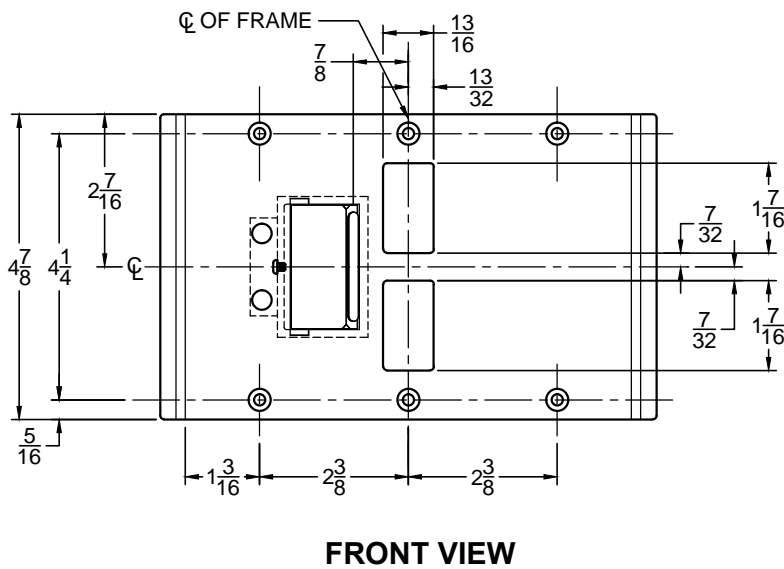

# CUSTOM SCR4590 DOUBLE-LIPPED STRIKE & RESCUE STOP COMBO

- 1-3/4" THICK DOOR
- CENTER HUNG DOOR
- SCHLAGE MORTISE LOCK W/ DEAD BOLT
- 7-1/8" FRAME

STOP IS SPRING LOADED  
MAKING PART NON-HANDED  
BUT INSTALLATION IS  
STILL HANDED

**ABH DOOR STOP COVER DIMENSIONS  
MAY NOT MATCH OTHER MANUFACTURERS**

## NOTE:

1. HORIZONTAL CENTERLINE OF PLATE TO MATCH HORIZONTAL CENTERLINE OF CUT-OUT.
2. SCREWS- 8-32 X 3/8" UNDERCUT F.H.M.S.
3. R.H. DOOR SHOWN, L.H. OPPOSITE
4. DO NOT SCALE DRAWING.
5. FOR CUSTOM RESCUE DOOR STOP CONSULT FACTORY.