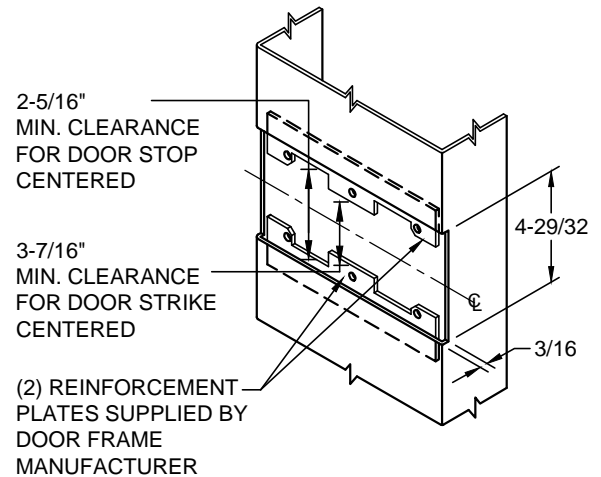

# CUSTOM SCR4590 DOUBLE-LIPPED STRIKE & RESCUE STOP COMBO

- 1-3/4" THICK DOOR
- CENTER HUNG DOOR
- SCHLAGE MORTISE LOCK W/ DEAD BOLT
- 7-1/8" FRAME

STOP IS SPRING LOADED  
MAKING PART NON-HANDED  
BUT INSTALLATION IS  
STILL HANDED

**ABH DOOR STOP COVER DIMENSIONS  
MAY NOT MATCH OTHER MANUFACTURERS**

## NOTE:

1. HORIZONTAL CENTERLINE OF PLATE TO MATCH HORIZONTAL CENTERLINE OF CUT-OUT.
2. SCREWS- 8-32 X 3/8" UNDERCUT F.H.M.S.
3. R.H. DOOR SHOWN, L.H. OPPOSITE
4. DO NOT SCALE DRAWING.
5. FOR CUSTOM RESCUE DOOR STOP CONSULT FACTORY.