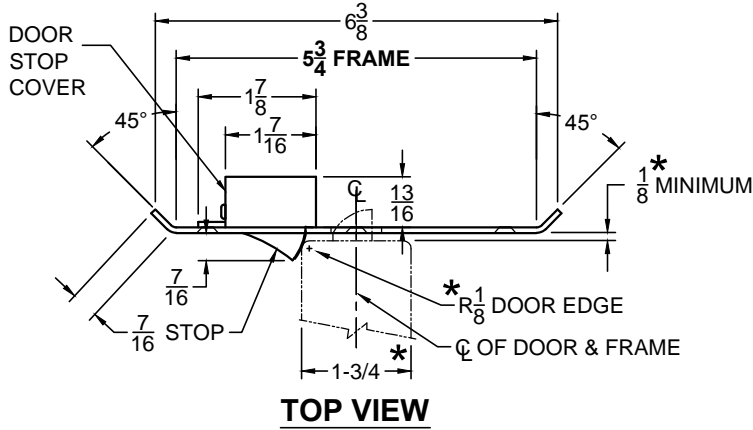

# CUSTOM SCR4590 DOUBLE-LIPPED STRIKE & RESCUE STOP COMBO

- 1-3/4" THICK DOOR
- CENTER HUNG DOOR
- SCHLAGE MORTISE LOCK W/ DEAD BOLT
- 5-3/4" FRAME

STOP IS SPRING LOADED  
MAKING PART NON-HANDED  
BUT INSTALLATION IS  
STILL HANDED

**ABH DOOR STOP COVER DIMENSIONS  
MAY NOT MATCH OTHER MANUFACTURERS**

**NOTE:**

1. HORIZONTAL CENTERLINE OF PLATE TO MATCH HORIZONTAL CENTERLINE OF CUT-OUT.
2. SCREWS- 8-32 X 3/8" UNDERCUT F.H.M.S.
3. R.H. DOOR SHOWN, L.H. OPPOSITE
4. DO NOT SCALE DRAWING.
5. FOR CUSTOM RESCUE DOOR STOP CONSULT FACTORY.