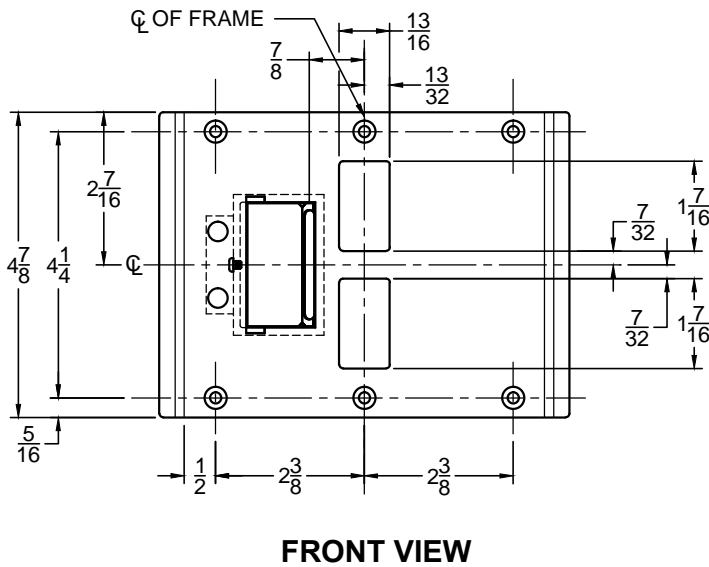

# CUSTOM SCR4590 DOUBLE-LIPPED STRIKE & RESCUE STOP COMBO

- 1-3/4" THICK DOOR
- CENTER HUNG DOOR
- SCHLAGE MORTISE LOCK W/ DEAD BOLT
- 5-3/4" FRAME

STOP IS SPRING LOADED  
MAKING PART NON-HANDED  
BUT INSTALLATION IS  
STILL HANDED

**ABH DOOR STOP COVER DIMENSIONS  
MAY NOT MATCH OTHER MANUFACTURERS**

**NOTE:**

1. HORIZONTAL CENTERLINE OF PLATE TO MATCH HORIZONTAL CENTERLINE OF CUT-OUT.
2. SCREWS- 8-32 X 3/8" UNDERCUT F.H.M.S.
3. R.H. DOOR SHOWN, L.H. OPPOSITE
4. DO NOT SCALE DRAWING.
5. FOR CUSTOM RESCUE DOOR STOP CONSULT FACTORY.