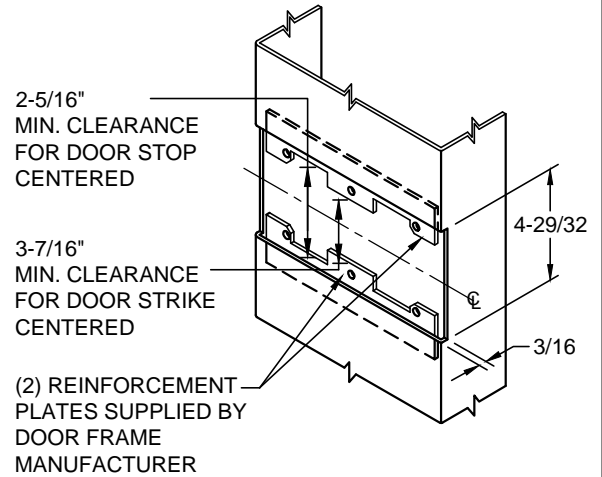

# CUSTOM SCR4590 DOUBLE-LIPPED STRIKE & RESCUE STOP COMBO

- 1-3/4" THICK DOOR
- CENTER HUNG DOOR
- SCHLAGE MORTISE LOCK W/ DEAD BOLT
- 5-3/4" FRAME

STOP IS SPRING LOADED  
MAKING PART NON-HANDED  
BUT INSTALLATION IS  
STILL HANDED

**ABH DOOR STOP COVER DIMENSIONS  
MAY NOT MATCH OTHER MANUFACTURERS**

**NOTE:**

1. HORIZONTAL CENTERLINE OF PLATE TO MATCH HORIZONTAL CENTERLINE OF CUT-OUT.
2. SCREWS- 8-32 X 3/8" UNDERCUT F.H.M.S.
3. R.H. DOOR SHOWN, L.H. OPPOSITE
4. DO NOT SCALE DRAWING.
5. FOR CUSTOM RESCUE DOOR STOP CONSULT FACTORY.

**REINFORCEMENT:**

WHEN INSTALLING IN METAL FRAME, REINFORCEMENT IS **NEEDED** WITH THIS PRODUCT, CUSTOMER OR MANUFACTURER TO SUPPLY FRAME REINFORCEMENT WITH LATCH BOLT CLEARANCE.

\* = CRITICAL DIMENSION MUST BE FOLLOWED