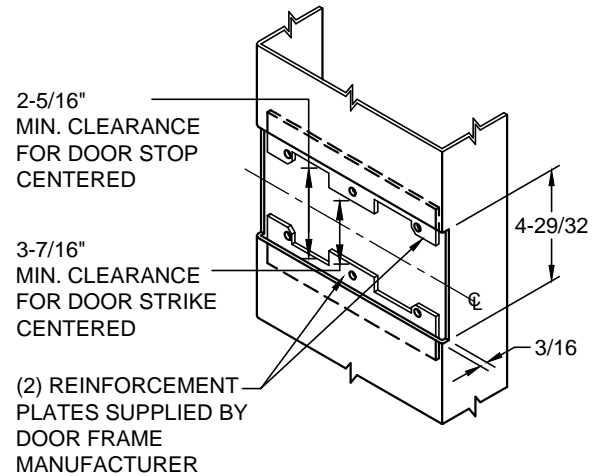

# CUSTOM SCRM4590 DOUBLE-LIPPED STRIKE & RESCUE STOP COMBO

- 1-3/4" THICK DOOR
- CENTER HUNG DOOR
- SCHLAGE MORTISE LOCK W / DEAD BOLT
- 5-1/4" FRAME

**TOP VIEW**

**FRONT VIEW**

STOP IS SPRING LOADED  
MAKING PART NON-HANDED  
BUT INSTALLATION IS  
STILL HANDED

**ABH DOOR STOP COVER DIMENSIONS  
MAY NOT MATCH OTHER MANUFACTURERS**

**CUT-OUT FOR  
METAL JAMB**

**NOTE:**

1. HORIZONTAL CENTERLINE OF PLATE TO MATCH HORIZONTAL CENTERLINE OF CUTOUT.
2. SCREWS- 8-32 X 3/8" UNDERCUT F.H.M.S.
3. R.H. DOOR SHOWN, L.H. OPPOSITE (RESCUE STOP IS NON HANDED)
4. DO NOT SCALE DRAWING.
5. FOR CUSTOM RESCUE DOOR STOP CONSULT FACTORY.

**REINFORCEMENT:**

WHEN INSTALLING IN METAL FRAME, REINFORCEMENT IS **NEEDED** WITH THIS PRODUCT, CUSTOMER OR MANUFACTURER TO SUPPLY FRAME REINFORCEMENT WITH LATCH BOLT CLEARANCE.

\* = CRITICAL DIMENSION MUST BE FOLLOWED