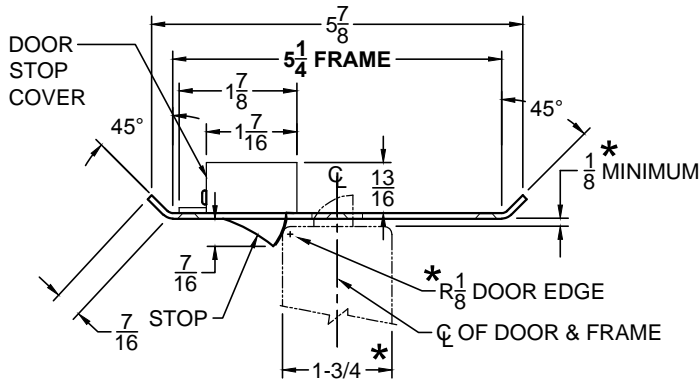

# CUSTOM SCRM4590 DOUBLE-LIPPED STRIKE & RESCUE STOP COMBO

- 1-3/4" THICK DOOR
- CENTER HUNG DOOR
- SCHLAGE MORTISE LOCK W / DEAD BOLT
- 5-1/4" FRAME

**TOP VIEW**

**FRONT VIEW**

STOP IS SPRING LOADED  
MAKING PART NON-HANDED  
BUT INSTALLATION IS  
STILL HANDED

**ABH DOOR STOP COVER DIMENSIONS  
MAY NOT MATCH OTHER MANUFACTURERS**

**CUT-OUT FOR  
METAL JAMB**

**NOTE:**

1. HORIZONTAL CENTERLINE OF PLATE TO MATCH HORIZONTAL CENTERLINE OF CUTOUT.
2. SCREWS- 8-32 X 3/8" UNDERCUT F.H.M.S.
3. R.H. DOOR SHOWN, L.H. OPPOSITE (RESCUE STOP IS NON HANDED)
4. DO NOT SCALE DRAWING.
5. FOR CUSTOM RESCUE DOOR STOP CONSULT FACTORY.