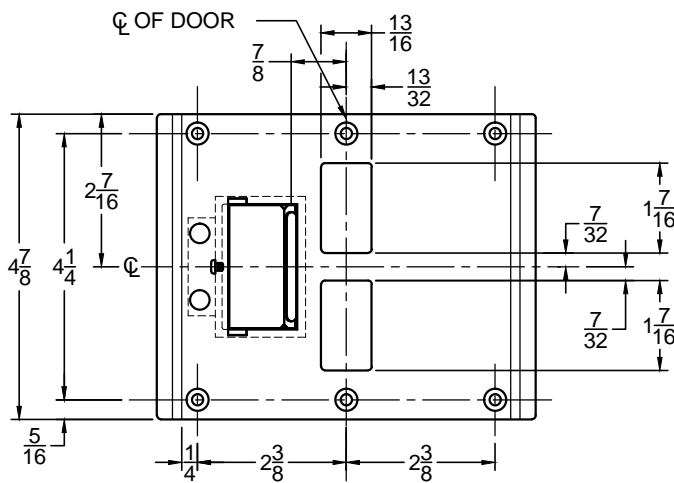

# CUSTOM SCRM4590 DOUBLE-LIPPED STRIKE & RESCUE STOP COMBO

- 1-3/4" THICK DOOR
- CENTER HUNG DOOR
- SCHLAGE MORTISE LOCK W / DEAD BOLT
- 5-1/4" FRAME

**TOP VIEW**

**FRONT VIEW**

STOP IS SPRING LOADED  
MAKING PART NON-HANDED  
BUT INSTALLATION IS  
STILL HANDED

**ABH DOOR STOP COVER DIMENSIONS  
MAY NOT MATCH OTHER MANUFACTURERS**

**CUT-OUT FOR  
METAL JAMB**

**NOTE:**

1. HORIZONTAL CENTERLINE OF PLATE TO MATCH HORIZONTAL CENTERLINE OF CUTOUT.
2. SCREWS- 8-32 X 3/8" UNDERCUT F.H.M.S.
3. R.H. DOOR SHOWN, L.H. OPPOSITE (RESCUE STOP IS NON HANDED)
4. DO NOT SCALE DRAWING.
5. FOR CUSTOM RESCUE DOOR STOP CONSULT FACTORY.