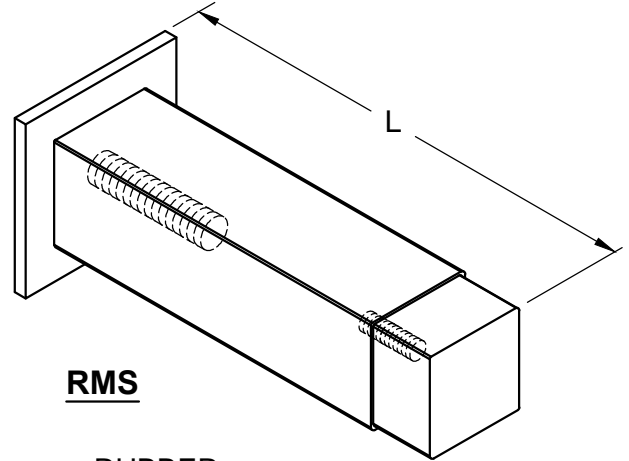

RM DOOR STOP

RM

RMS

#10-32 x 1-1/2"
MACHINE SCREW

#10-32 MACHINE /
#10 WOOD SCREW

RM/RMS STOP SCHEDULE

PART#	PART#	OVERALL LENGTH "L"
RM225	RMS225	2.250
RM250	RMS250	2.500
RM275	RMS275	2.750
RM300	RMS300	3.000
RM325	RMS325	3.250
RM350	RMS350	3.500
RM375	RMS375	3.750

NOTE:

1. ALL DIMENSIONS ARE IN INCHES.
2. DO NOT SCALE DRAWING.

RM DOOR STOP-02.DWG

www.abhmfg.com
E-mail: abhinfo@abhmfg.com
Architectural Builders Hardware Mfg., Inc.
1222 Ardmore Ave., Itasca, IL 60143
630.875.9900; FAX 800.9FAXABH (932.9224)