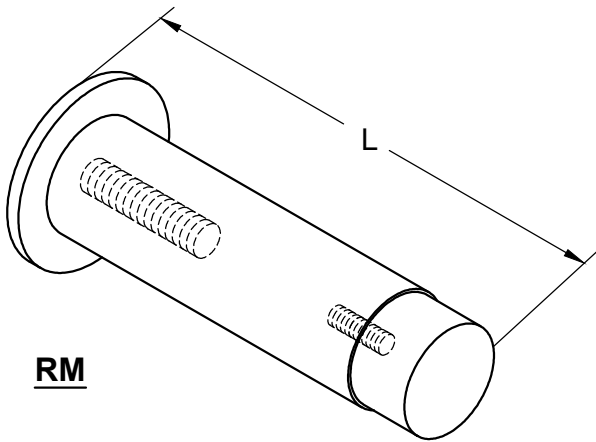

RM DOOR STOP

RM

RMS

#10-32 x 1-1/2"
MACHINE SCREW

#10-32 MACHINE /
#10 WOOD SCREW

RM/RMS STOP SCHEDULE

PART#	PART#	OVERALL LENGTH "L"
RM225	RMS225	2.250
RM250	RMS250	2.500
RM275	RMS275	2.750
RM300	RMS300	3.000
RM325	RMS325	3.250
RM350	RMS350	3.500
RM375	RMS375	3.750

NOTE:

1. ALL DIMENSIONS ARE IN INCHES.
2. DO NOT SCALE DRAWING.

RM DOOR STOP-02.DWG

www.abhmfg.com
E-mail: abhinfo@abhmfg.com
Architectural Builders Hardware Mfg., Inc.
1222 Ardmore Ave., Itasca, IL 60143
630.875.9900; FAX 800.9FAXABH (932.9224)