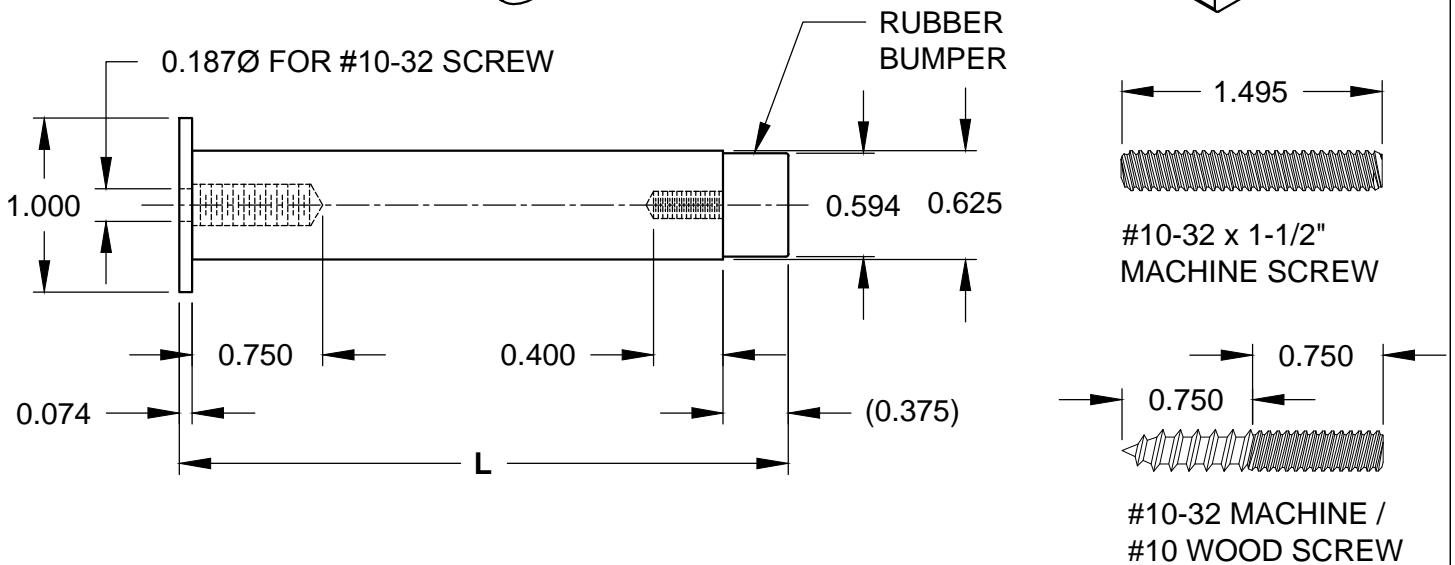

RM DOOR STOP

RM

RMS

#10-32 x 1-1/2"
MACHINE SCREW

#10-32 MACHINE /
#10 WOOD SCREW

RM/RMS STOP SCHEDULE

PART#	PART#	OVERALL LENGTH "L"
RM225	RMS225	2.250
RM250	RMS250	2.500
RM275	RMS275	2.750
RM300	RMS300	3.000
RM325	RMS325	3.250
RM350	RMS350	3.500
RM375	RMS375	3.750

NOTE:

1. ALL DIMENSIONS ARE IN INCHES.
2. DO NOT SCALE DRAWING.

RM DOOR STOP-02.DWG

www.abhmfg.com
E-mail: abhinfo@abhmfg.com
Architectural Builders Hardware Mfg., Inc.
1222 Ardmore Ave., Itasca, IL 60143
630.875.9900; FAX 800.9FAXABH (932.9224)