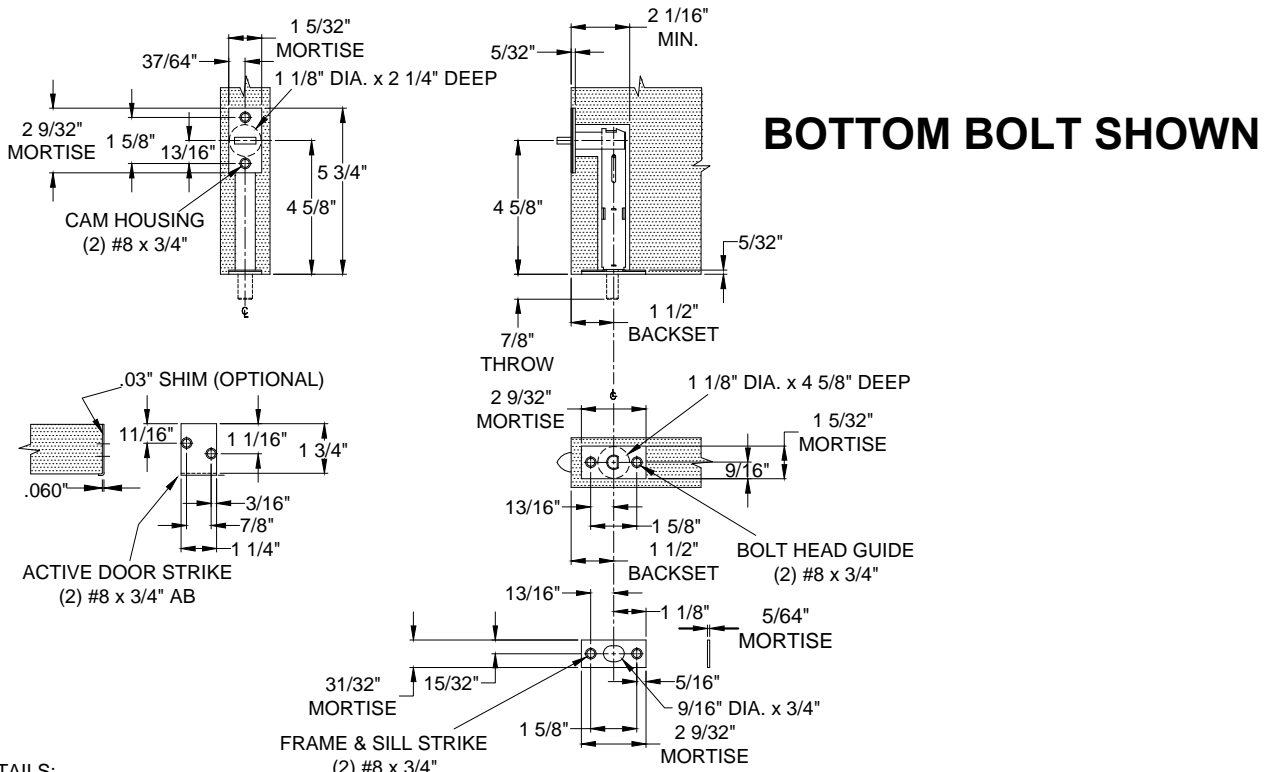

## TOP & BOTTOM BOLT, WOOD & METAL DOOR APPLICATION

SCREW DETAILS:  
 #8 - 32 x 3/4" AB - UNDERCUT FLAT COUNTERSUNK HEAD, DUAL PURPOSE MACHINE/TAPPING SCREW, TOTAL 8 PCS.

SCREW DETAILS:  
 #8 - 32 x 3/4" AB - UNDERCUT FLAT COUNTERSUNK HEAD, DUAL PURPOSE MACHINE/TAPPING SCREW, TOTAL 8 PCS.