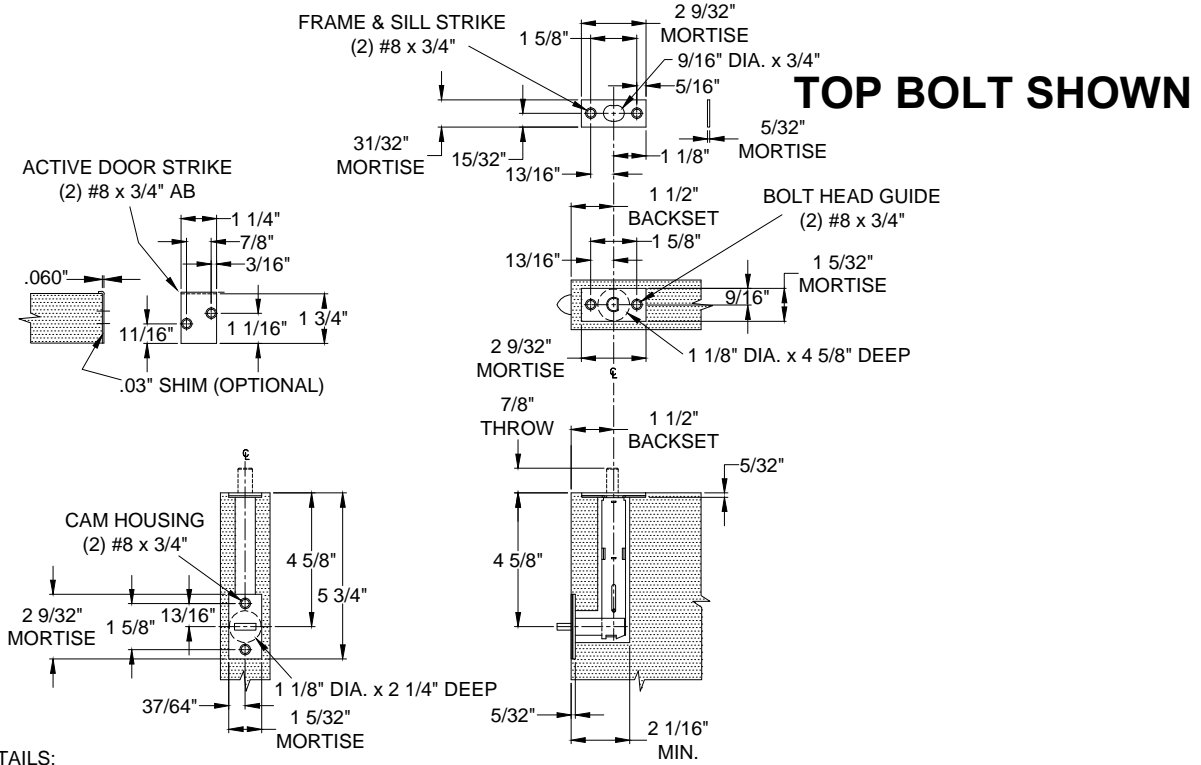

## TOP & BOTTOM BOLT, WOOD & METAL DOOR APPLICATION

SCREW DETAILS:  
 #8 - 32 x 3/4" AB - UNDERCUT FLAT COUNTERSUNK HEAD, DUAL PURPOSE MACHINE/TAPPING SCREW, TOTAL 8 PCS.

SCREW DETAILS:  
 #8 - 32 x 3/4" AB - UNDERCUT FLAT COUNTERSUNK HEAD, DUAL PURPOSE MACHINE/TAPPING SCREW, TOTAL 8 PCS.