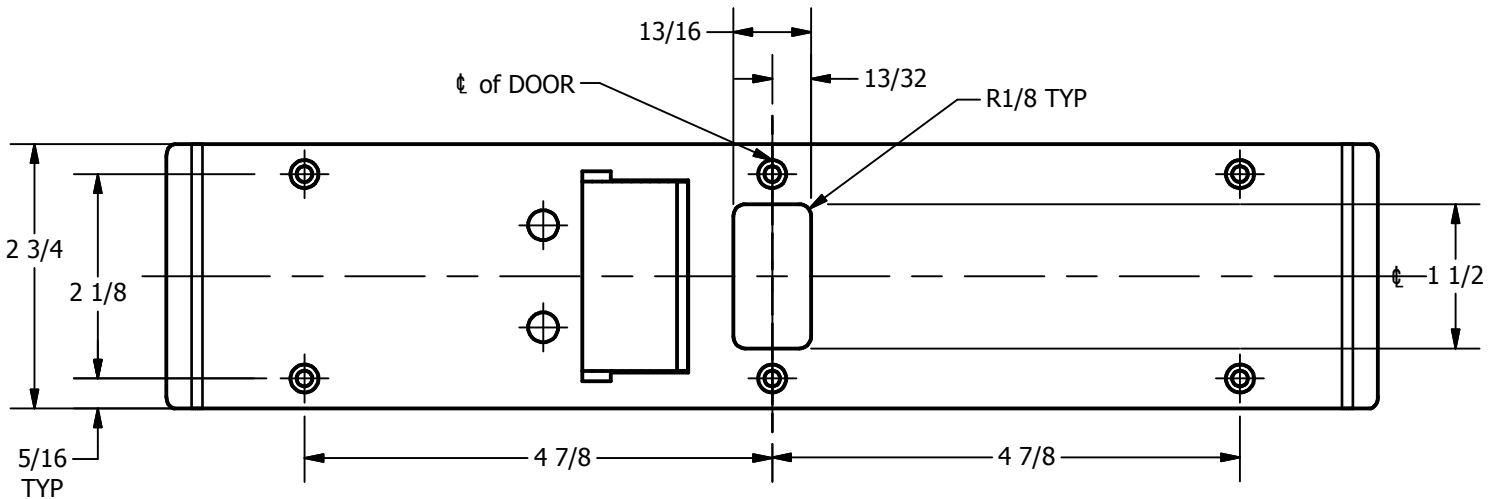

SP-CR975 CUSTOM 4590 TYPE DOUBLE LIPPED STRIKE AND RESCUE STOP

FOR 1-3/4" THICK CENTER HUNG DOOR, MORTISE LOCK, NO DEAD BOLT, 11-7/8" FRAME

**ABH DOOR STOP COVER DIMENSIONS
MAY NOT MATCH OTHER MANUFACTURERS**

REINFORCEMENT:

WHEN INSTALLING IN METAL FRAME, REINFORCEMENT IS **NEEDED** WITH THIS PRODUCT, CUSTOMER OR FRAME MANUFACTURER TO SUPPLY FRAME REINFORCEMENT WITH LATCH BOLT CLEARANCE

2-5/16
MIN. CLEARANCE
FOR DOOR STOP COVER
CENTERED

NOTE:

1. HORIZONTAL CENTERLINE OF PLATE TO MATCH HORIZONTAL CENTERLINE OF CUTOUT.
2. SCREWS 8-32 X 3/8" UNDERCUT F.H.M.S.
3. R.H. DOOR SHOWN, L.H. OPPOSITE

(2) REINFORCEMENT PLATES
SUPPLIED BY DOOR FRAME
MANUFACTURER