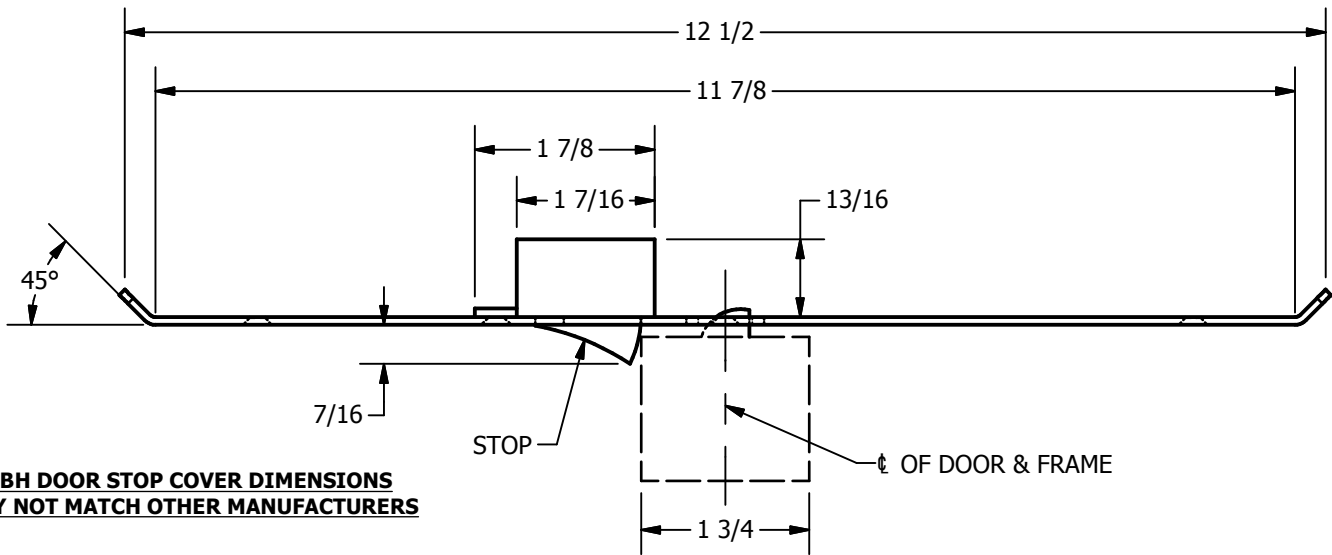

SP-CR975 CUSTOM 4590 TYPE DOUBLE LIPPED STRIKE AND RESCUE STOP

FOR 1-3/4" THICK CENTER HUNG DOOR, MORTISE LOCK, NO DEAD BOLT, 11-7/8" FRAME

**ABH DOOR STOP COVER DIMENSIONS
MAY NOT MATCH OTHER MANUFACTURERS**

REINFORCEMENT:

WHEN INSTALLING IN METAL FRAME, REINFORCEMENT IS **NEEDED** WITH THIS PRODUCT, CUSTOMER OR FRAME MANUFACTURER TO SUPPLY FRAME REINFORCEMENT WITH LATCH BOLT CLEARANCE

2-5/16
MIN. CLEARANCE
FOR DOOR STOP COVER
CENTERED

NOTE:

1. HORIZONTAL CENTERLINE OF PLATE TO MATCH HORIZONTAL CENTERLINE OF CUTOUT.
2. SCREWS 8-32 X 3/8" UNDERCUT F.H.M.S.
3. R.H. DOOR SHOWN, L.H. OPPOSITE

(2) REINFORCEMENT PLATES
SUPPLIED BY DOOR FRAME
MANUFACTURER