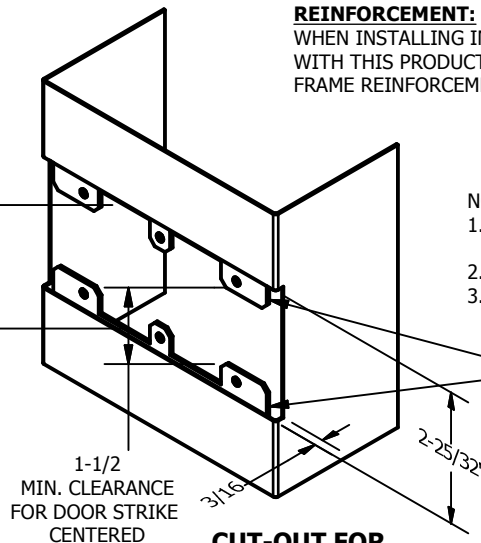

SP-CR975 CUSTOM 4590 TYPE DOUBLE LIPPED STRIKE AND RESCUE STOP

FOR 1-3/4" THICK CENTER HUNG DOOR, MORTISE LOCK, NO DEAD BOLT, 11-7/8" FRAME

**ABH DOOR STOP COVER DIMENSIONS
MAY NOT MATCH OTHER MANUFACTURERS**

REINFORCEMENT:

WHEN INSTALLING IN METAL FRAME, REINFORCEMENT IS **NEEDED** WITH THIS PRODUCT, CUSTOMER OR FRAME MANUFACTURER TO SUPPLY FRAME REINFORCEMENT WITH LATCH BOLT CLEARANCE

2-5/16
MIN. CLEARANCE
FOR DOOR STOP COVER
CENTERED

NOTE:

1. HORIZONTAL CENTERLINE OF PLATE TO MATCH HORIZONTAL CENTERLINE OF CUTOUT.
2. SCREWS 8-32 X 3/8" UNDERCUT F.H.M.S.
3. R.H. DOOR SHOWN, L.H. OPPOSITE

(2) REINFORCEMENT PLATES
SUPPLIED BY DOOR FRAME
MANUFACTURER