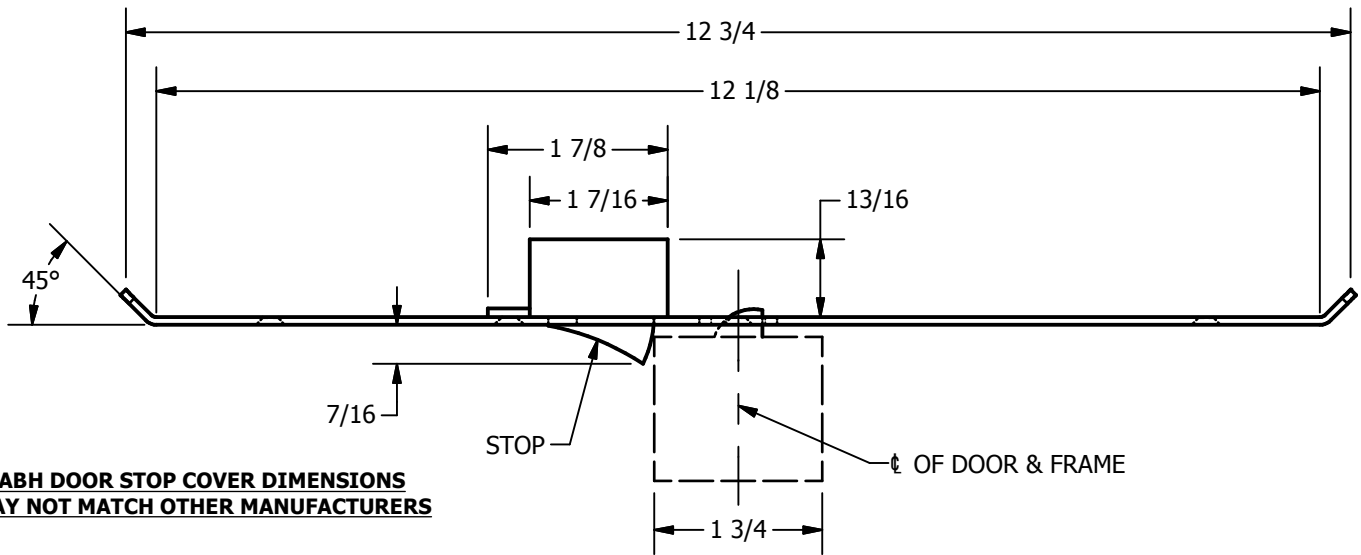

SP-CR977 CUSTOM 4590 TYPE DOUBLE LIPPED STRIKE AND RESCUE STOP

FOR 1-3/4" THICK CENTER HUNG DOOR, MORTISE LOCK, NO DEAD BOLT, 12-1/8" FRAME

**ABH DOOR STOP COVER DIMENSIONS
MAY NOT MATCH OTHER MANUFACTURERS**

REINFORCEMENT:

WHEN INSTALLING IN METAL FRAME, REINFORCEMENT IS **NEEDED** WITH THIS PRODUCT, CUSTOMER OR FRAME MANUFACTURER TO SUPPLY FRAME REINFORCEMENT WITH LATCH BOLT CLEARANCE

2-5/16
MIN. CLEARANCE
FOR DOOR STOP COVER
CENTERED

NOTE:

1. HORIZONTAL CENTERLINE OF PLATE TO MATCH HORIZONTAL CENTERLINE OF CUTOUT.
2. SCREWS 8-32 X 3/8" UNDERCUT F.H.M.S.
3. R.H. DOOR SHOWN, L.H. OPPOSITE

ORDER #: _____
 ORDER DATE: _____
 CUSTOMER: _____
 CUSTOMER PO#: _____
 MATERIAL: _____
 QUANTITY: _____