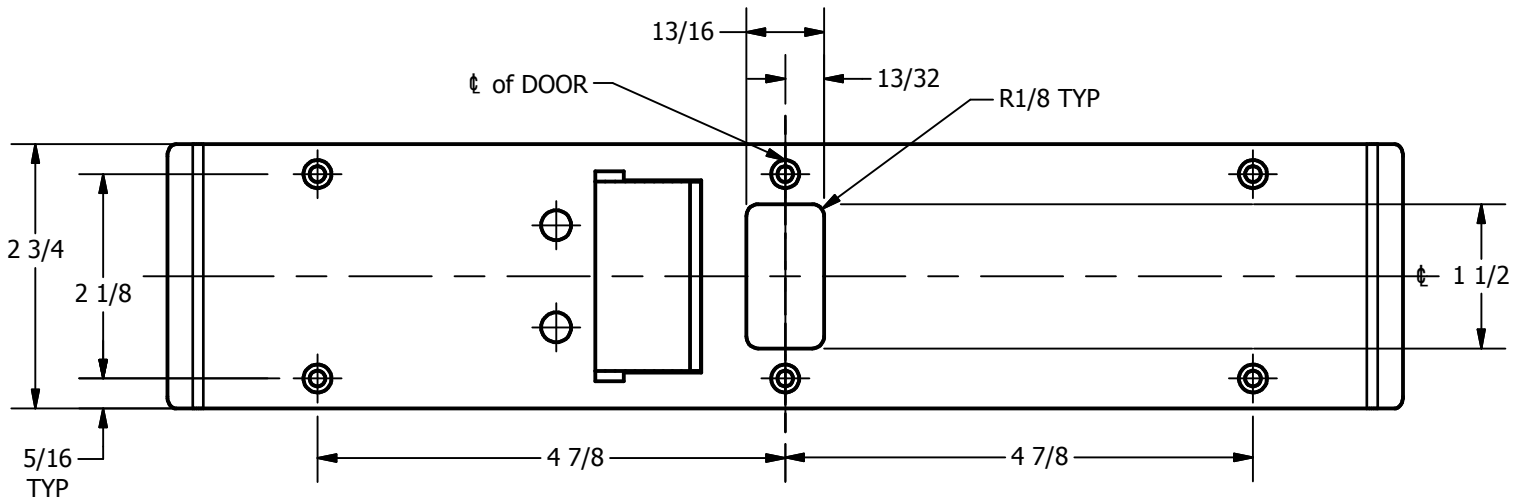

SP-CR977 CUSTOM 4590 TYPE DOUBLE LIPPED STRIKE AND RESCUE STOP

FOR 1-3/4" THICK CENTER HUNG DOOR, MORTISE LOCK, NO DEAD BOLT, 12-1/8" FRAME

**ABH DOOR STOP COVER DIMENSIONS
MAY NOT MATCH OTHER MANUFACTURERS**

REINFORCEMENT:

WHEN INSTALLING IN METAL FRAME, REINFORCEMENT IS **NEEDED** WITH THIS PRODUCT, CUSTOMER OR FRAME MANUFACTURER TO SUPPLY FRAME REINFORCEMENT WITH LATCH BOLT CLEARANCE

2-5/16
MIN. CLEARANCE
FOR DOOR STOP COVER
CENTERED

NOTE:

1. HORIZONTAL CENTERLINE OF PLATE TO MATCH HORIZONTAL CENTERLINE OF CUTOUT.
2. SCREWS 8-32 X 3/8" UNDERCUT F.H.M.S.
3. R.H. DOOR SHOWN, L.H. OPPOSITE

ORDER #: _____
 ORDER DATE: _____
 CUSTOMER: _____
 CUSTOMER PO#: _____
 MATERIAL: _____
 QUANTITY: _____