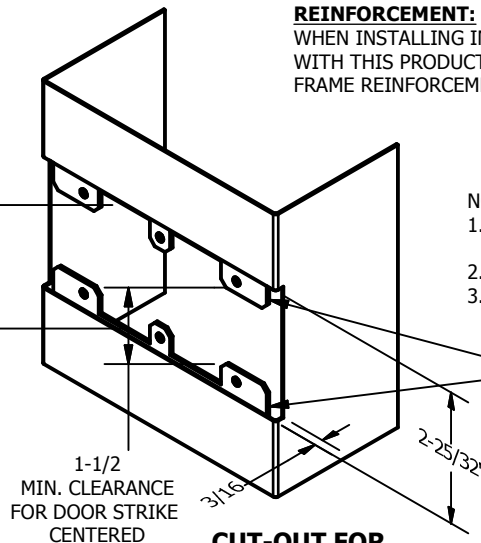

SP-CR977 CUSTOM 4590 TYPE DOUBLE LIPPED STRIKE AND RESCUE STOP

FOR 1-3/4" THICK CENTER HUNG DOOR, MORTISE LOCK, NO DEAD BOLT, 12-1/8" FRAME

**ABH DOOR STOP COVER DIMENSIONS
MAY NOT MATCH OTHER MANUFACTURERS**

REINFORCEMENT:

WHEN INSTALLING IN METAL FRAME, REINFORCEMENT IS **NEEDED** WITH THIS PRODUCT, CUSTOMER OR FRAME MANUFACTURER TO SUPPLY FRAME REINFORCEMENT WITH LATCH BOLT CLEARANCE

2-5/16
MIN. CLEARANCE
FOR DOOR STOP COVER
CENTERED

NOTE:

1. HORIZONTAL CENTERLINE OF PLATE TO MATCH HORIZONTAL CENTERLINE OF CUTOUT.
2. SCREWS 8-32 X 3/8" UNDERCUT F.H.M.S.
3. R.H. DOOR SHOWN, L.H. OPPOSITE

ORDER #: _____
 ORDER DATE: _____
 CUSTOMER: _____
 CUSTOMER PO#: _____
 MATERIAL: _____
 QUANTITY: _____