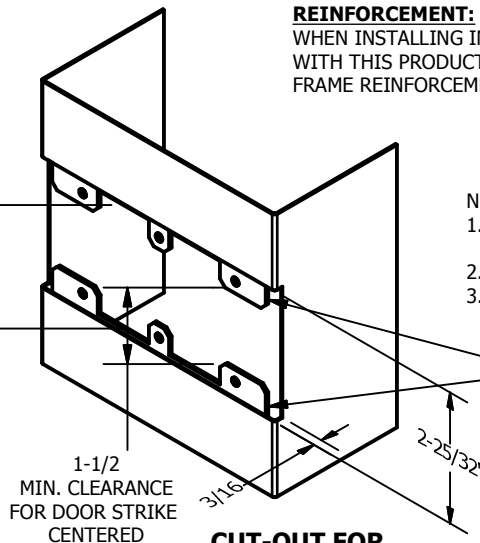

# SP-CR976 CUSTOM 4590 TYPE DOUBLE LIPPED STRIKE AND RESCUE STOP

FOR 1-3/4" THICK CENTER HUNG DOOR, MORTISE LOCK, NO DEAD BOLT, 12" FRAME

**ABH DOOR STOP COVER DIMENSIONS  
MAY NOT MATCH OTHER MANUFACTURERS**

**REINFORCEMENT:**

WHEN INSTALLING IN METAL FRAME, REINFORCEMENT IS **NEEDED** WITH THIS PRODUCT, CUSTOMER OR FRAME MANUFACTURER TO SUPPLY FRAME REINFORCEMENT WITH LATCH BOLT CLEARANCE

2-5/16  
MIN. CLEARANCE  
FOR DOOR STOP COVER  
CENTERED

**NOTE:**

1. HORIZONTAL CENTERLINE OF PLATE TO MATCH HORIZONTAL CENTERLINE OF CUTOUT.
2. SCREWS 8-32 X 3/8" UNDERCUT F.H.M.S.
3. R.H. DOOR SHOWN, L.H. OPPOSITE

(2) REINFORCEMENT PLATES  
SUPPLIED BY DOOR FRAME  
MANUFACTURER