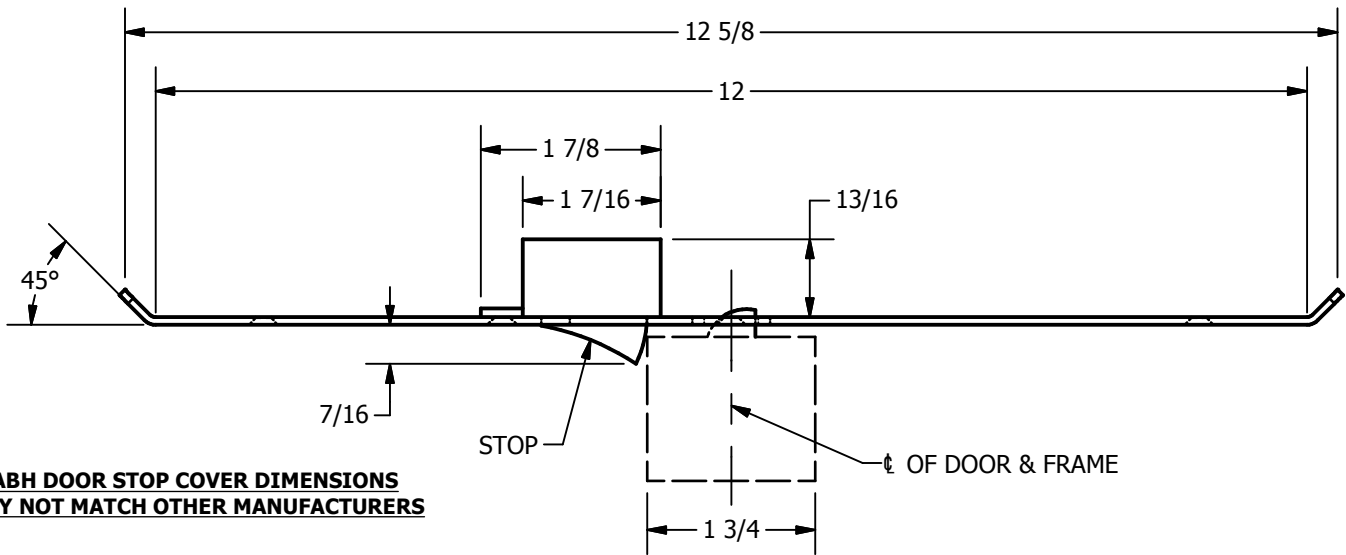

# SP-CR976 CUSTOM 4590 TYPE DOUBLE LIPPED STRIKE AND RESCUE STOP

FOR 1-3/4" THICK CENTER HUNG DOOR, MORTISE LOCK, NO DEAD BOLT, 12" FRAME

**ABH DOOR STOP COVER DIMENSIONS  
MAY NOT MATCH OTHER MANUFACTURERS**

**REINFORCEMENT:**

WHEN INSTALLING IN METAL FRAME, REINFORCEMENT IS **NEEDED** WITH THIS PRODUCT, CUSTOMER OR FRAME MANUFACTURER TO SUPPLY FRAME REINFORCEMENT WITH LATCH BOLT CLEARANCE

2-5/16  
MIN. CLEARANCE  
FOR DOOR STOP COVER  
CENTERED

**NOTE:**

1. HORIZONTAL CENTERLINE OF PLATE TO MATCH HORIZONTAL CENTERLINE OF CUTOUT.
2. SCREWS 8-32 X 3/8" UNDERCUT F.H.M.S.
3. R.H. DOOR SHOWN, L.H. OPPOSITE

(2) REINFORCEMENT PLATES  
SUPPLIED BY DOOR FRAME  
MANUFACTURER