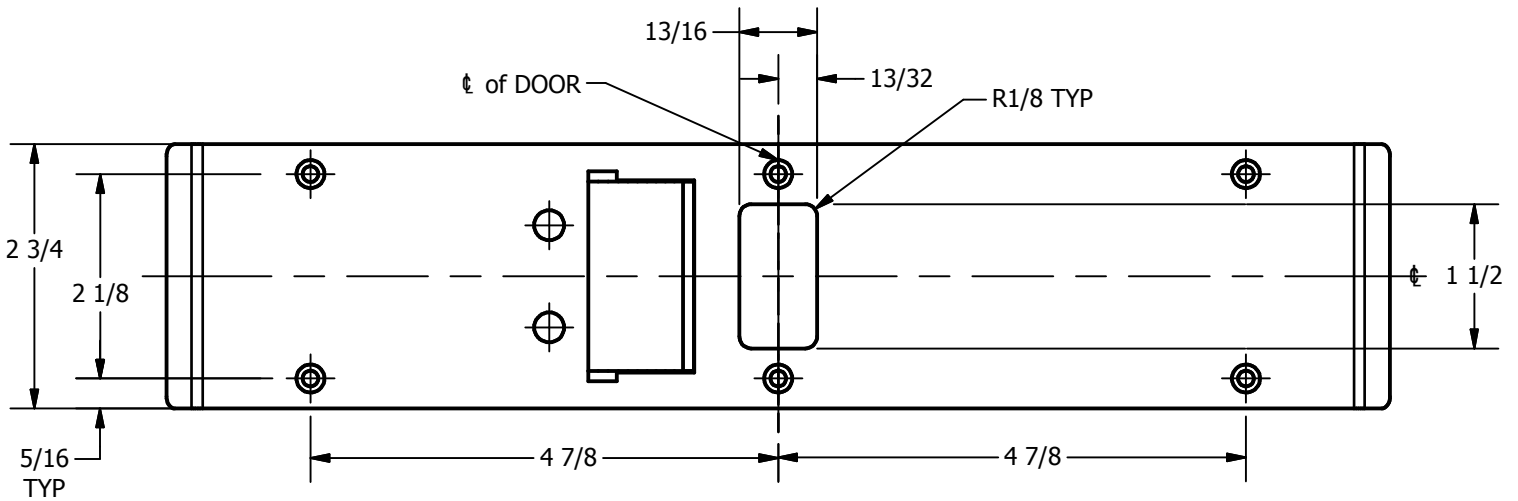

# SP-CR976 CUSTOM 4590 TYPE DOUBLE LIPPED STRIKE AND RESCUE STOP

FOR 1-3/4" THICK CENTER HUNG DOOR, MORTISE LOCK, NO DEAD BOLT, 12" FRAME

**ABH DOOR STOP COVER DIMENSIONS  
MAY NOT MATCH OTHER MANUFACTURERS**

**REINFORCEMENT:**

WHEN INSTALLING IN METAL FRAME, REINFORCEMENT IS **NEEDED** WITH THIS PRODUCT, CUSTOMER OR FRAME MANUFACTURER TO SUPPLY FRAME REINFORCEMENT WITH LATCH BOLT CLEARANCE

2-5/16  
MIN. CLEARANCE  
FOR DOOR STOP COVER  
CENTERED

**NOTE:**

1. HORIZONTAL CENTERLINE OF PLATE TO MATCH HORIZONTAL CENTERLINE OF CUTOUT.
2. SCREWS 8-32 X 3/8" UNDERCUT F.H.M.S.
3. R.H. DOOR SHOWN, L.H. OPPOSITE

(2) REINFORCEMENT PLATES  
SUPPLIED BY DOOR FRAME  
MANUFACTURER