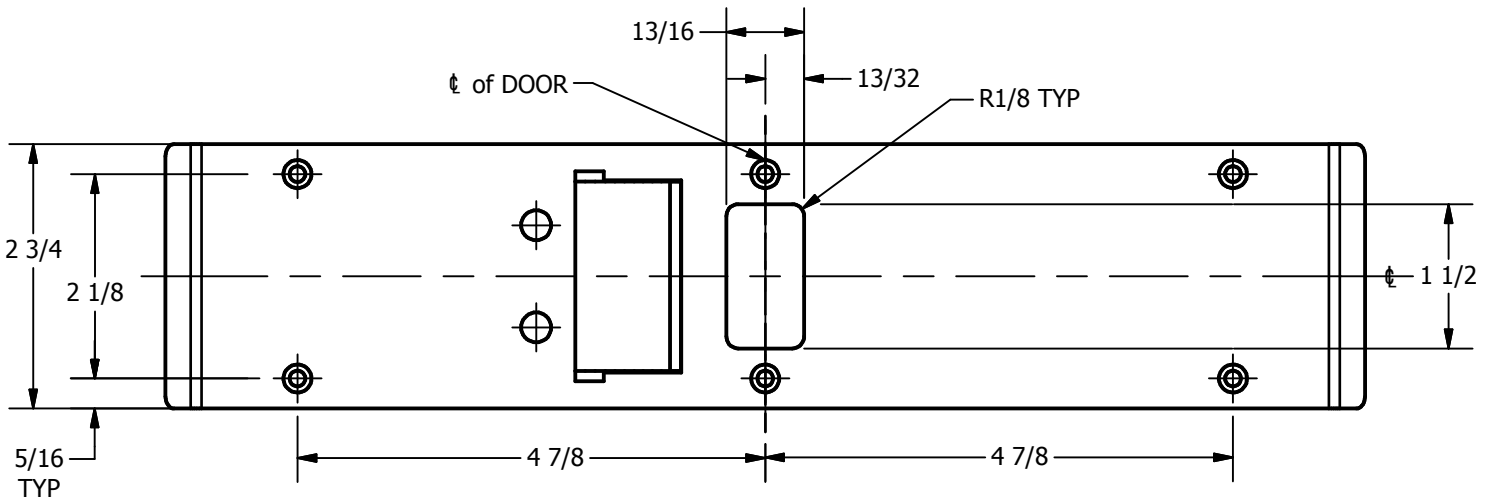

SP-CR974 CUSTOM 4590 TYPE DOUBLE LIPPED STRIKE AND RESCUE STOP

FOR 1-3/4" THICK CENTER HUNG DOOR, MORTISE LOCK, NO DEAD BOLT, 11-3/4" FRAME

**ABH DOOR STOP COVER DIMENSIONS
MAY NOT MATCH OTHER MANUFACTURERS**

REINFORCEMENT:

WHEN INSTALLING IN METAL FRAME, REINFORCEMENT IS **NEEDED** WITH THIS PRODUCT, CUSTOMER OR FRAME MANUFACTURER TO SUPPLY FRAME REINFORCEMENT WITH LATCH BOLT CLEARANCE

2-5/16
MIN. CLEARANCE
FOR DOOR STOP COVER
CENTERED

NOTE:

1. HORIZONTAL CENTERLINE OF PLATE TO MATCH HORIZONTAL CENTERLINE OF CUTOUT.
2. SCREWS 8-32 X 3/8" UNDERCUT F.H.M.S.
3. R.H. DOOR SHOWN, L.H. OPPOSITE

(2) REINFORCEMENT PLATES
SUPPLIED BY DOOR FRAME
MANUFACTURER