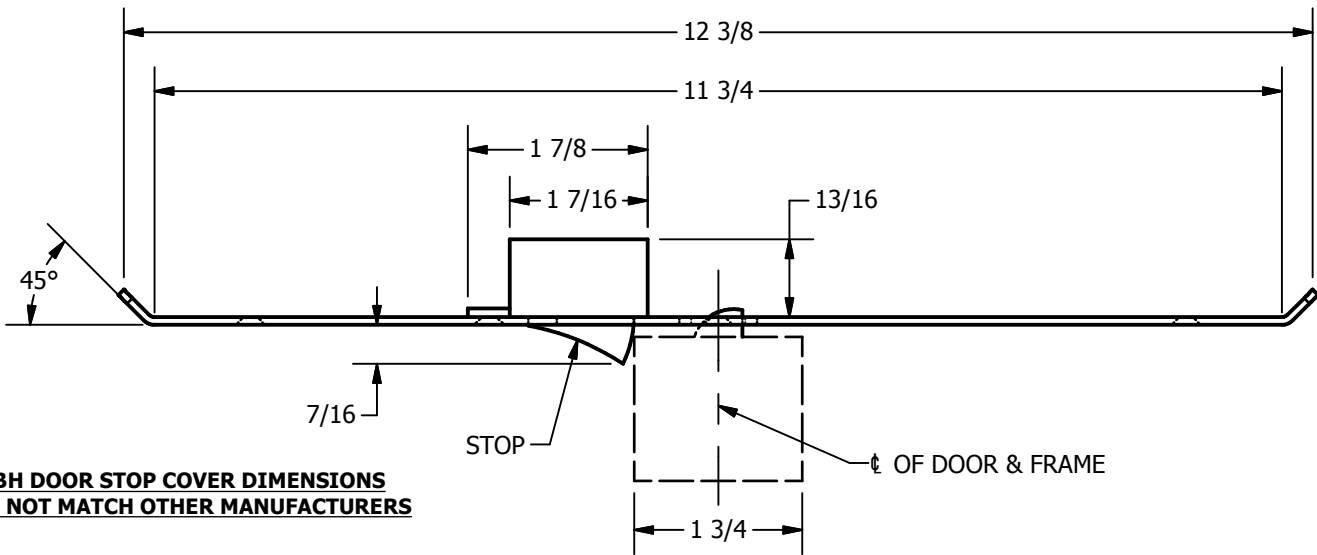

SP-CR974 CUSTOM 4590 TYPE DOUBLE LIPPED STRIKE AND RESCUE STOP

FOR 1-3/4" THICK CENTER HUNG DOOR, MORTISE LOCK, NO DEAD BOLT, 11-3/4" FRAME

**ABH DOOR STOP COVER DIMENSIONS
MAY NOT MATCH OTHER MANUFACTURERS**

REINFORCEMENT:

WHEN INSTALLING IN METAL FRAME, REINFORCEMENT IS **NEEDED** WITH THIS PRODUCT, CUSTOMER OR FRAME MANUFACTURER TO SUPPLY FRAME REINFORCEMENT WITH LATCH BOLT CLEARANCE

2-5/16
MIN. CLEARANCE
FOR DOOR STOP COVER
CENTERED

NOTE:

1. HORIZONTAL CENTERLINE OF PLATE TO MATCH HORIZONTAL CENTERLINE OF CUTOUT.
2. SCREWS 8-32 X 3/8" UNDERCUT F.H.M.S.
3. R.H. DOOR SHOWN, L.H. OPPOSITE

(2) REINFORCEMENT PLATES
SUPPLIED BY DOOR FRAME
MANUFACTURER