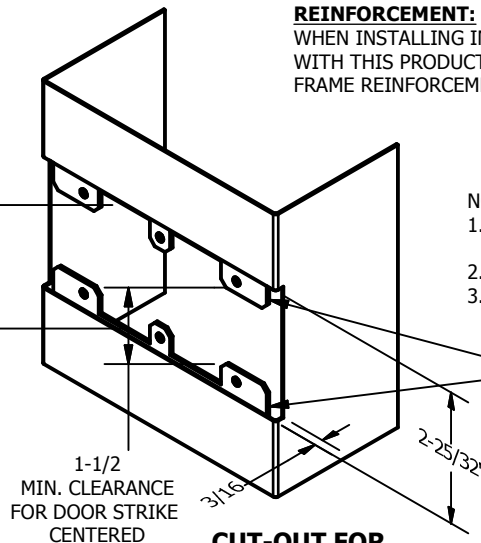

SP-CR974 CUSTOM 4590 TYPE DOUBLE LIPPED STRIKE AND RESCUE STOP

FOR 1-3/4" THICK CENTER HUNG DOOR, MORTISE LOCK, NO DEAD BOLT, 11-3/4" FRAME

**ABH DOOR STOP COVER DIMENSIONS
MAY NOT MATCH OTHER MANUFACTURERS**

REINFORCEMENT:

WHEN INSTALLING IN METAL FRAME, REINFORCEMENT IS **NEEDED** WITH THIS PRODUCT, CUSTOMER OR FRAME MANUFACTURER TO SUPPLY FRAME REINFORCEMENT WITH LATCH BOLT CLEARANCE

2-5/16
MIN. CLEARANCE
FOR DOOR STOP COVER
CENTERED

NOTE:

1. HORIZONTAL CENTERLINE OF PLATE TO MATCH HORIZONTAL CENTERLINE OF CUTOUT.
2. SCREWS 8-32 X 3/8" UNDERCUT F.H.M.S.
3. R.H. DOOR SHOWN, L.H. OPPOSITE

(2) REINFORCEMENT PLATES
SUPPLIED BY DOOR FRAME
MANUFACTURER