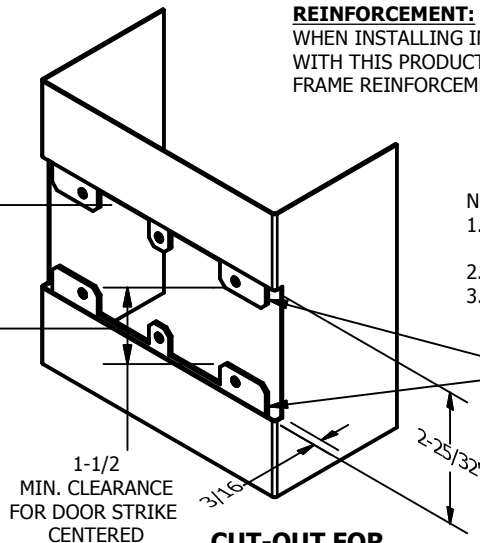

SP-CR972 CUSTOM 4590 TYPE DOUBLE LIPPED STRIKE AND RESCUE STOP

FOR 1-3/4" THICK CENTER HUNG DOOR, MORTISE LOCK, NO DEAD BOLT, 11-1/2" FRAME

**ABH DOOR STOP COVER DIMENSIONS
MAY NOT MATCH OTHER MANUFACTURERS**

REINFORCEMENT:

WHEN INSTALLING IN METAL FRAME, REINFORCEMENT IS **NEEDED** WITH THIS PRODUCT, CUSTOMER OR FRAME MANUFACTURER TO SUPPLY FRAME REINFORCEMENT WITH LATCH BOLT CLEARANCE

2-5/16
MIN. CLEARANCE
FOR DOOR STOP COVER
CENTERED

NOTE:

1. HORIZONTAL CENTERLINE OF PLATE TO MATCH HORIZONTAL CENTERLINE OF CUTOUT.
2. SCREWS 8-32 X 3/8" UNDERCUT F.H.M.S.
3. R.H. DOOR SHOWN, L.H. OPPOSITE

ORDER #: _____
 ORDER DATE: _____
 CUSTOMER: _____
 CUSTOMER PO#: _____
 MATERIAL: _____
 QUANTITY: _____