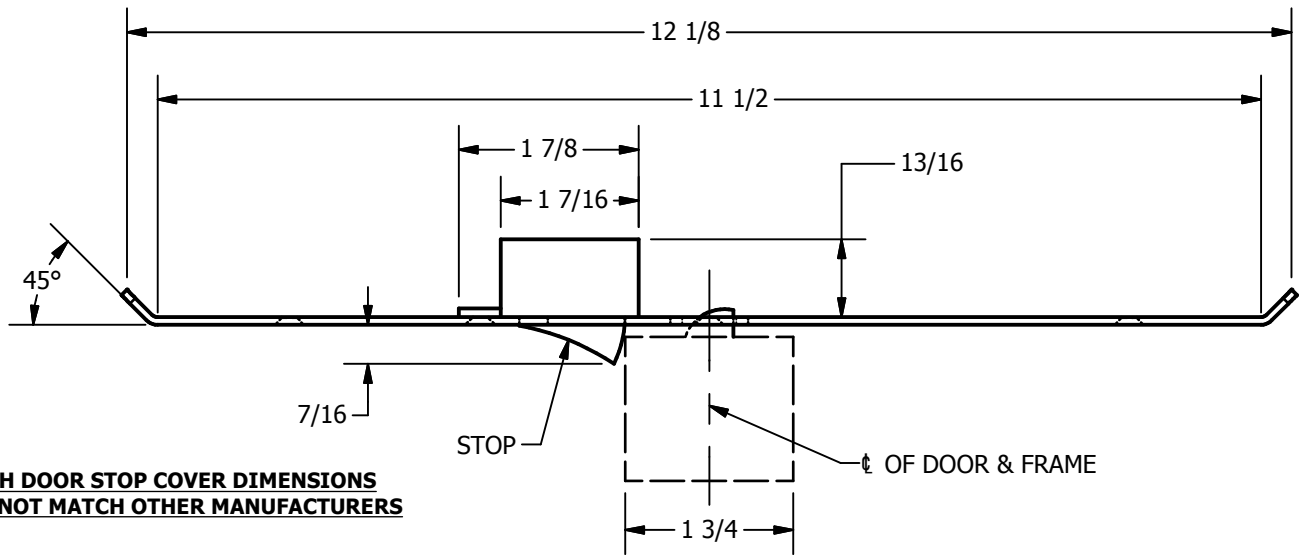

SP-CR972 CUSTOM 4590 TYPE DOUBLE LIPPED STRIKE AND RESCUE STOP

FOR 1-3/4" THICK CENTER HUNG DOOR, MORTISE LOCK, NO DEAD BOLT, 11-1/2" FRAME

**ABH DOOR STOP COVER DIMENSIONS
MAY NOT MATCH OTHER MANUFACTURERS**

REINFORCEMENT:

WHEN INSTALLING IN METAL FRAME, REINFORCEMENT IS **NEEDED** WITH THIS PRODUCT, CUSTOMER OR FRAME MANUFACTURER TO SUPPLY FRAME REINFORCEMENT WITH LATCH BOLT CLEARANCE

2-5/16
MIN. CLEARANCE
FOR DOOR STOP COVER
CENTERED

NOTE:

1. HORIZONTAL CENTERLINE OF PLATE TO MATCH HORIZONTAL CENTERLINE OF CUTOUT.
2. SCREWS 8-32 X 3/8" UNDERCUT F.H.M.S.
3. R.H. DOOR SHOWN, L.H. OPPOSITE

ORDER #: _____
 ORDER DATE: _____
 CUSTOMER: _____
 CUSTOMER PO#: _____
 MATERIAL: _____
 QUANTITY: _____