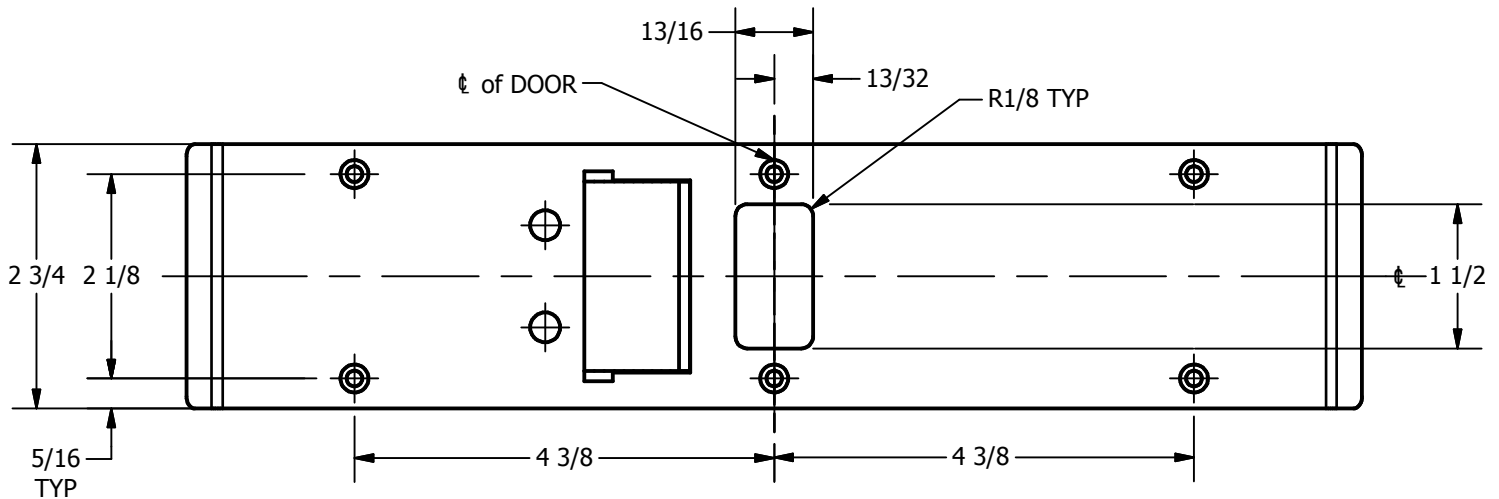

SP-CR972 CUSTOM 4590 TYPE DOUBLE LIPPED STRIKE AND RESCUE STOP

FOR 1-3/4" THICK CENTER HUNG DOOR, MORTISE LOCK, NO DEAD BOLT, 11-1/2" FRAME

**ABH DOOR STOP COVER DIMENSIONS
MAY NOT MATCH OTHER MANUFACTURERS**

REINFORCEMENT:

WHEN INSTALLING IN METAL FRAME, REINFORCEMENT IS **NEEDED** WITH THIS PRODUCT, CUSTOMER OR FRAME MANUFACTURER TO SUPPLY FRAME REINFORCEMENT WITH LATCH BOLT CLEARANCE

2-5/16
MIN. CLEARANCE
FOR DOOR STOP COVER
CENTERED

NOTE:

1. HORIZONTAL CENTERLINE OF PLATE TO MATCH HORIZONTAL CENTERLINE OF CUTOUT.
2. SCREWS 8-32 X 3/8" UNDERCUT F.H.M.S.
3. R.H. DOOR SHOWN, L.H. OPPOSITE

ORDER #: _____
 ORDER DATE: _____
 CUSTOMER: _____
 CUSTOMER PO#: _____
 MATERIAL: _____
 QUANTITY: _____