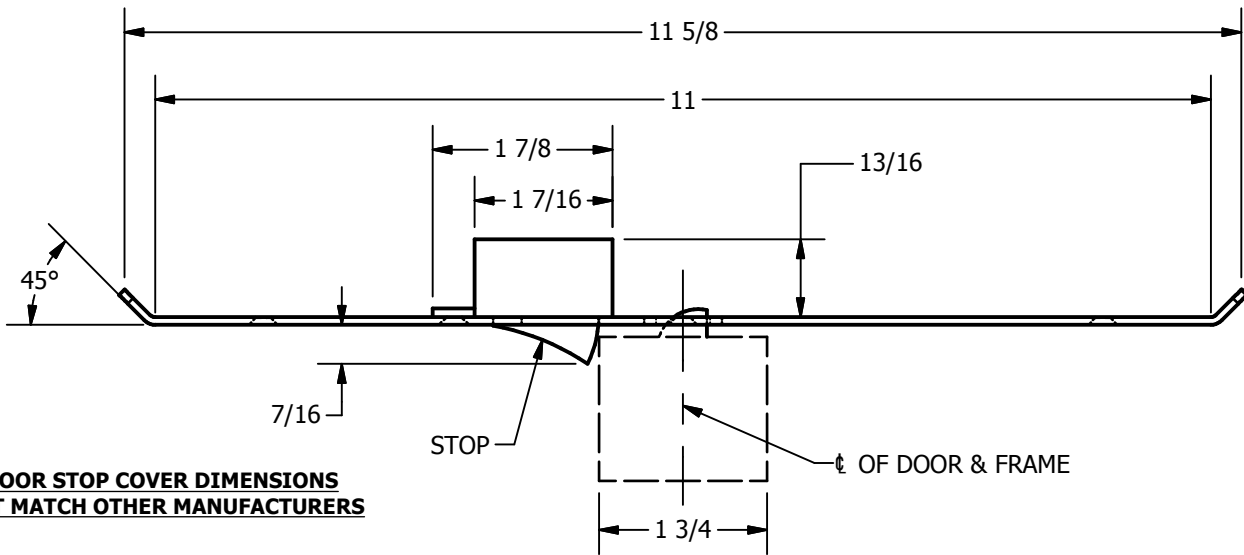

# SP-CR968 CUSTOM 4590 TYPE DOUBLE LIPPED STRIKE AND RESCUE STOP

FOR 1-3/4" THICK CENTER HUNG DOOR, MORTISE LOCK, NO DEAD BOLT, 11" FRAME

**ABH DOOR STOP COVER DIMENSIONS  
MAY NOT MATCH OTHER MANUFACTURERS**

**REINFORCEMENT:**

WHEN INSTALLING IN METAL FRAME, REINFORCEMENT IS **NEEDED** WITH THIS PRODUCT, CUSTOMER OR FRAME MANUFACTURER TO SUPPLY FRAME REINFORCEMENT WITH LATCH BOLT CLEARANCE

2-5/16  
MIN. CLEARANCE  
FOR DOOR STOP COVER  
CENTERED

**NOTE:**

1. HORIZONTAL CENTERLINE OF PLATE TO MATCH HORIZONTAL CENTERLINE OF CUTOUT.
2. SCREWS 8-32 X 3/8" UNDERCUT F.H.M.S.
3. R.H. DOOR SHOWN, L.H. OPPOSITE

(2) REINFORCEMENT PLATES  
SUPPLIED BY DOOR FRAME  
MANUFACTURER