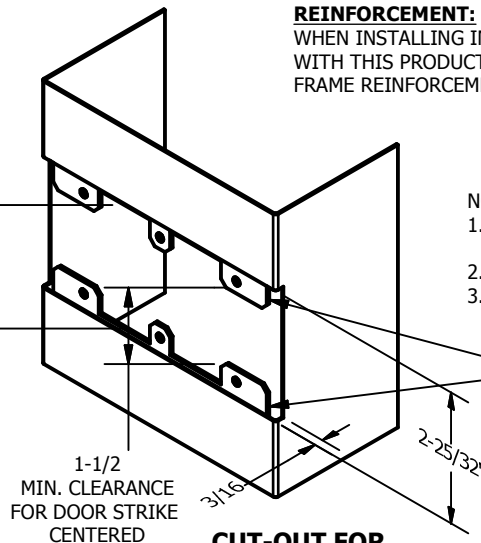

# SP-CR968 CUSTOM 4590 TYPE DOUBLE LIPPED STRIKE AND RESCUE STOP

FOR 1-3/4" THICK CENTER HUNG DOOR, MORTISE LOCK, NO DEAD BOLT, 11" FRAME

**ABH DOOR STOP COVER DIMENSIONS  
MAY NOT MATCH OTHER MANUFACTURERS**

**REINFORCEMENT:**

WHEN INSTALLING IN METAL FRAME, REINFORCEMENT IS **NEEDED** WITH THIS PRODUCT, CUSTOMER OR FRAME MANUFACTURER TO SUPPLY FRAME REINFORCEMENT WITH LATCH BOLT CLEARANCE

2-5/16  
MIN. CLEARANCE  
FOR DOOR STOP COVER  
CENTERED

**NOTE:**

1. HORIZONTAL CENTERLINE OF PLATE TO MATCH HORIZONTAL CENTERLINE OF CUTOUT.
2. SCREWS 8-32 X 3/8" UNDERCUT F.H.M.S.
3. R.H. DOOR SHOWN, L.H. OPPOSITE

(2) REINFORCEMENT PLATES  
SUPPLIED BY DOOR FRAME  
MANUFACTURER