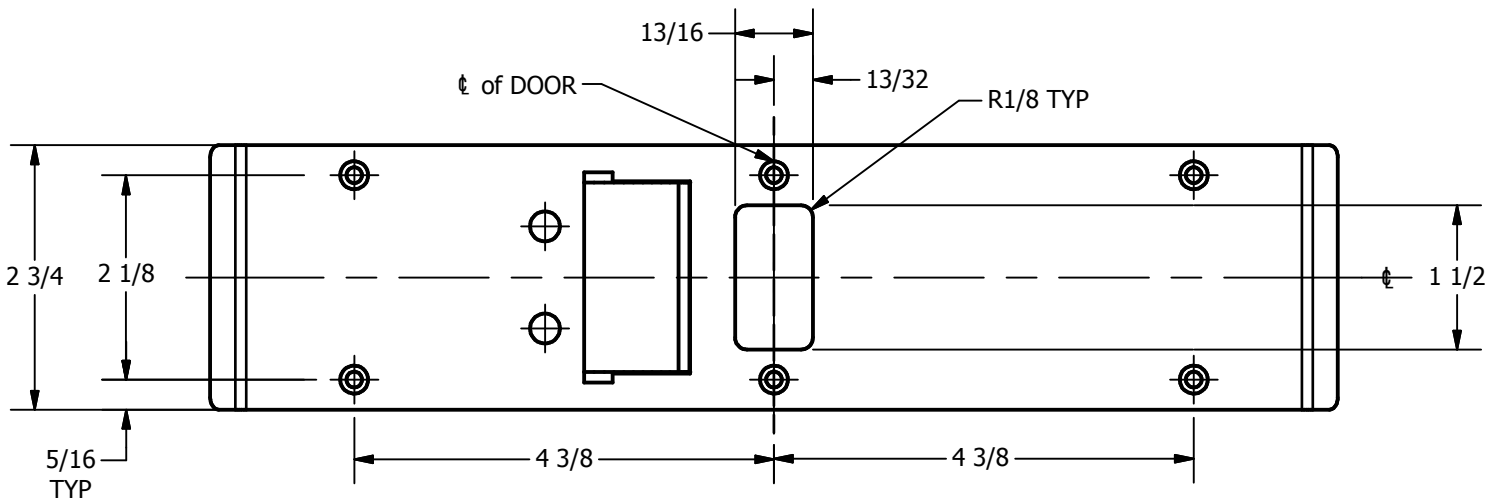

# SP-CR968 CUSTOM 4590 TYPE DOUBLE LIPPED STRIKE AND RESCUE STOP

FOR 1-3/4" THICK CENTER HUNG DOOR, MORTISE LOCK, NO DEAD BOLT, 11" FRAME

**ABH DOOR STOP COVER DIMENSIONS  
MAY NOT MATCH OTHER MANUFACTURERS**

**REINFORCEMENT:**

WHEN INSTALLING IN METAL FRAME, REINFORCEMENT IS **NEEDED** WITH THIS PRODUCT, CUSTOMER OR FRAME MANUFACTURER TO SUPPLY FRAME REINFORCEMENT WITH LATCH BOLT CLEARANCE

2-5/16  
MIN. CLEARANCE  
FOR DOOR STOP COVER  
CENTERED

**NOTE:**

1. HORIZONTAL CENTERLINE OF PLATE TO MATCH HORIZONTAL CENTERLINE OF CUTOUT.
2. SCREWS 8-32 X 3/8" UNDERCUT F.H.M.S.
3. R.H. DOOR SHOWN, L.H. OPPOSITE

(2) REINFORCEMENT PLATES  
SUPPLIED BY DOOR FRAME  
MANUFACTURER