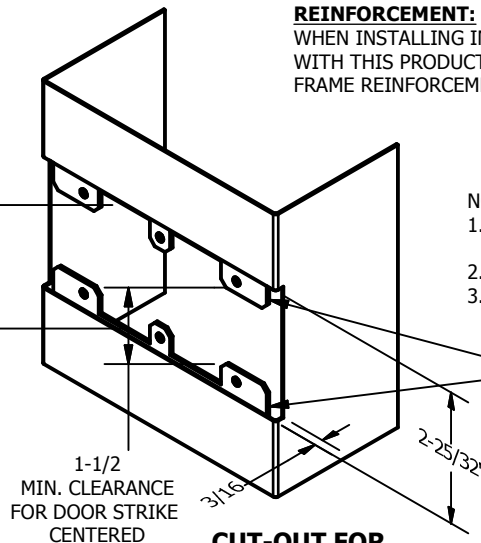

# SP-CR971 CUSTOM 4590 TYPE DOUBLE LIPPED STRIKE AND RESCUE STOP

FOR 1-3/4" THICK CENTER HUNG DOOR, MORTISE LOCK, NO DEAD BOLT, 11-3/8" FRAME

**ABH DOOR STOP COVER DIMENSIONS  
MAY NOT MATCH OTHER MANUFACTURERS**

**REINFORCEMENT:**

WHEN INSTALLING IN METAL FRAME, REINFORCEMENT IS **NEEDED** WITH THIS PRODUCT, CUSTOMER OR FRAME MANUFACTURER TO SUPPLY FRAME REINFORCEMENT WITH LATCH BOLT CLEARANCE

2-5/16  
MIN. CLEARANCE  
FOR DOOR STOP COVER  
CENTERED

**NOTE:**

1. HORIZONTAL CENTERLINE OF PLATE TO MATCH HORIZONTAL CENTERLINE OF CUTOUT.
2. SCREWS 8-32 X 3/8" UNDERCUT F.H.M.S.
3. R.H. DOOR SHOWN, L.H. OPPOSITE

(2) REINFORCEMENT PLATES  
SUPPLIED BY DOOR FRAME  
MANUFACTURER