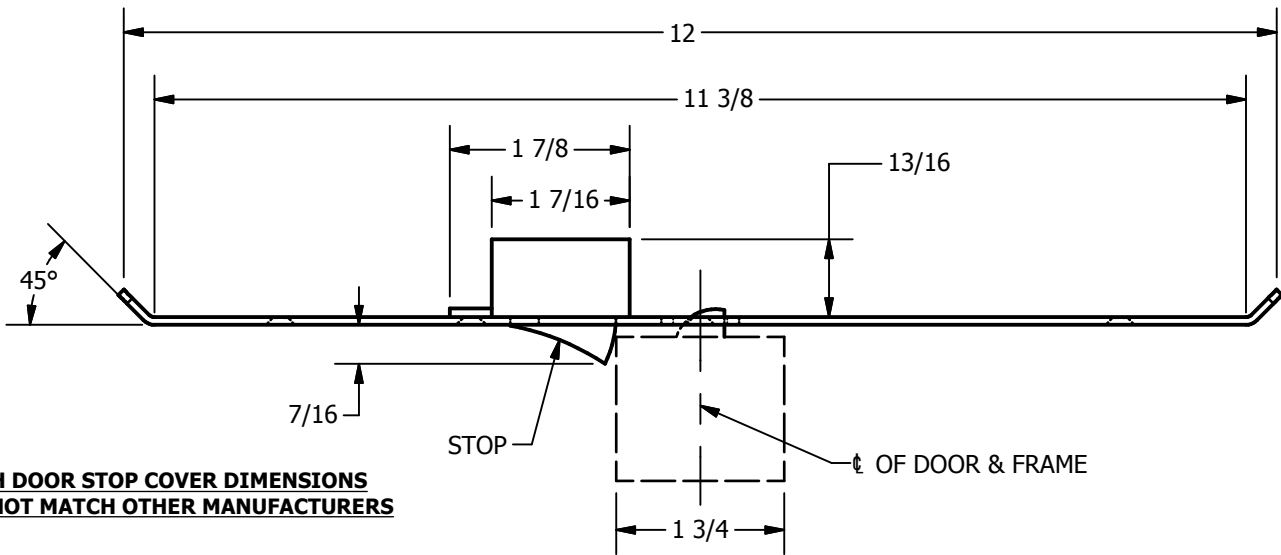

# SP-CR971 CUSTOM 4590 TYPE DOUBLE LIPPED STRIKE AND RESCUE STOP

FOR 1-3/4" THICK CENTER HUNG DOOR, MORTISE LOCK, NO DEAD BOLT, 11-3/8" FRAME

**ABH DOOR STOP COVER DIMENSIONS  
MAY NOT MATCH OTHER MANUFACTURERS**

**REINFORCEMENT:**

WHEN INSTALLING IN METAL FRAME, REINFORCEMENT IS **NEEDED** WITH THIS PRODUCT, CUSTOMER OR FRAME MANUFACTURER TO SUPPLY FRAME REINFORCEMENT WITH LATCH BOLT CLEARANCE

2-5/16  
MIN. CLEARANCE  
FOR DOOR STOP COVER  
CENTERED

**NOTE:**

1. HORIZONTAL CENTERLINE OF PLATE TO MATCH HORIZONTAL CENTERLINE OF CUTOUT.
2. SCREWS 8-32 X 3/8" UNDERCUT F.H.M.S.
3. R.H. DOOR SHOWN, L.H. OPPOSITE

(2) REINFORCEMENT PLATES  
SUPPLIED BY DOOR FRAME  
MANUFACTURER