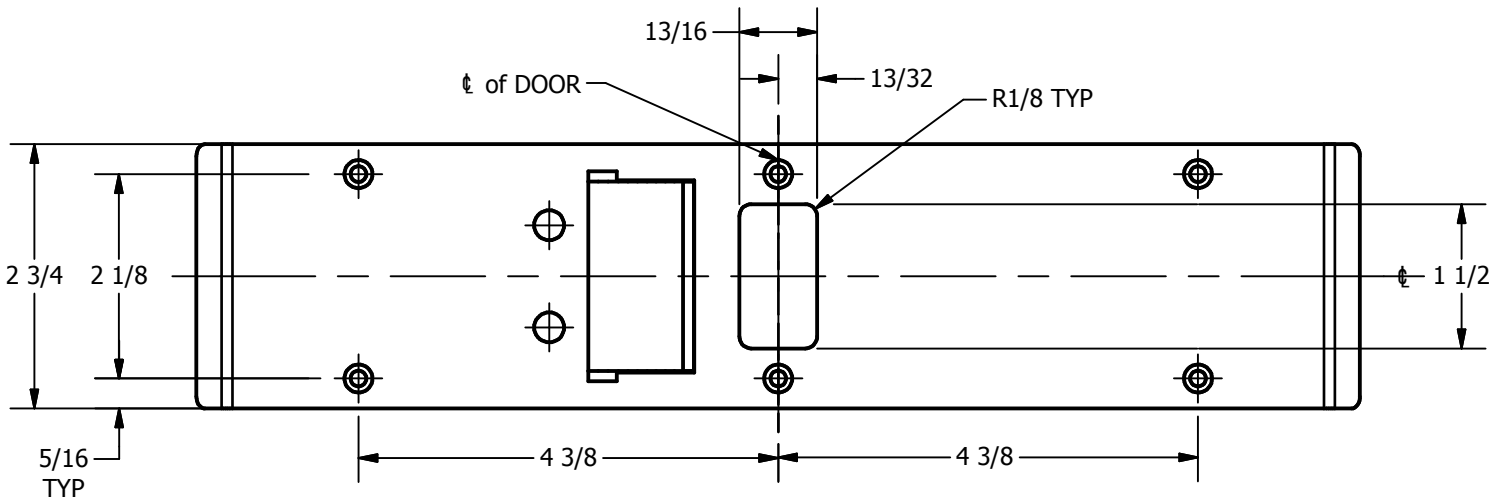

# SP-CR971 CUSTOM 4590 TYPE DOUBLE LIPPED STRIKE AND RESCUE STOP

FOR 1-3/4" THICK CENTER HUNG DOOR, MORTISE LOCK, NO DEAD BOLT, 11-3/8" FRAME

**ABH DOOR STOP COVER DIMENSIONS  
MAY NOT MATCH OTHER MANUFACTURERS**

**REINFORCEMENT:**

WHEN INSTALLING IN METAL FRAME, REINFORCEMENT IS **NEEDED** WITH THIS PRODUCT, CUSTOMER OR FRAME MANUFACTURER TO SUPPLY FRAME REINFORCEMENT WITH LATCH BOLT CLEARANCE

2-5/16  
MIN. CLEARANCE  
FOR DOOR STOP COVER  
CENTERED

**NOTE:**

1. HORIZONTAL CENTERLINE OF PLATE TO MATCH HORIZONTAL CENTERLINE OF CUTOUT.
2. SCREWS 8-32 X 3/8" UNDERCUT F.H.M.S.
3. R.H. DOOR SHOWN, L.H. OPPOSITE

(2) REINFORCEMENT PLATES  
SUPPLIED BY DOOR FRAME  
MANUFACTURER