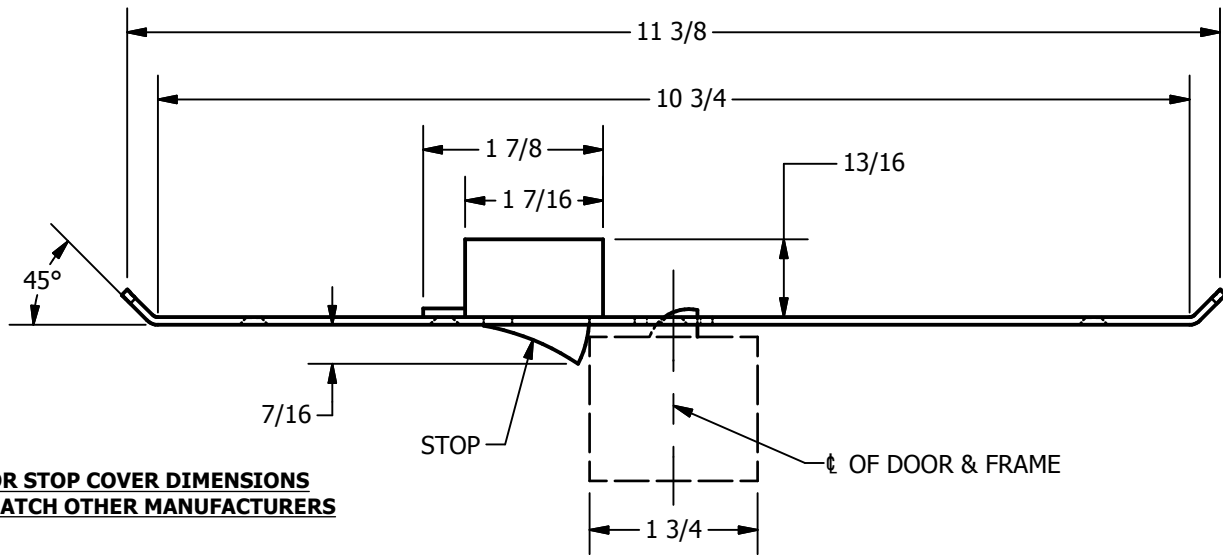

SP-CR966 CUSTOM 4590 TYPE DOUBLE LIPPED STRIKE AND RESCUE STOP

FOR 1-3/4" THICK CENTER HUNG DOOR, MORTISE LOCK, NO DEAD BOLT, 10-3/4" FRAME

**ABH DOOR STOP COVER DIMENSIONS
MAY NOT MATCH OTHER MANUFACTURERS**

REINFORCEMENT:

WHEN INSTALLING IN METAL FRAME, REINFORCEMENT IS **NEEDED** WITH THIS PRODUCT, CUSTOMER OR FRAME MANUFACTURER TO SUPPLY FRAME REINFORCEMENT WITH LATCH BOLT CLEARANCE

2-5/16
MIN. CLEARANCE
FOR DOOR STOP COVER
CENTERED

NOTE:

1. HORIZONTAL CENTERLINE OF PLATE TO MATCH HORIZONTAL CENTERLINE OF CUTOUT.
2. SCREWS 8-32 X 3/8" UNDERCUT F.H.M.S.
3. R.H. DOOR SHOWN, L.H. OPPOSITE

ORDER #: _____
 ORDER DATE: _____
 CUSTOMER: _____
 CUSTOMER PO#: _____
 MATERIAL: _____
 QUANTITY: _____