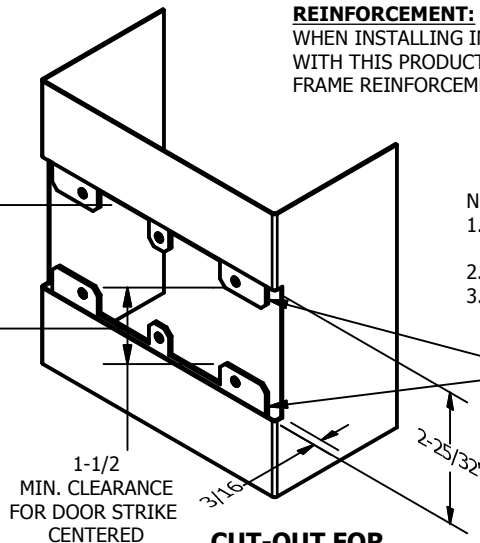

SP-CR966 CUSTOM 4590 TYPE DOUBLE LIPPED STRIKE AND RESCUE STOP

FOR 1-3/4" THICK CENTER HUNG DOOR, MORTISE LOCK, NO DEAD BOLT, 10-3/4" FRAME

**ABH DOOR STOP COVER DIMENSIONS
MAY NOT MATCH OTHER MANUFACTURERS**

REINFORCEMENT:

WHEN INSTALLING IN METAL FRAME, REINFORCEMENT IS **NEEDED** WITH THIS PRODUCT, CUSTOMER OR FRAME MANUFACTURER TO SUPPLY FRAME REINFORCEMENT WITH LATCH BOLT CLEARANCE

2-5/16
MIN. CLEARANCE
FOR DOOR STOP COVER
CENTERED

NOTE:

1. HORIZONTAL CENTERLINE OF PLATE TO MATCH HORIZONTAL CENTERLINE OF CUTOUT.
2. SCREWS 8-32 X 3/8" UNDERCUT F.H.M.S.
3. R.H. DOOR SHOWN, L.H. OPPOSITE

ORDER #: _____
 ORDER DATE: _____
 CUSTOMER: _____
 CUSTOMER PO#: _____
 MATERIAL: _____
 QUANTITY: _____