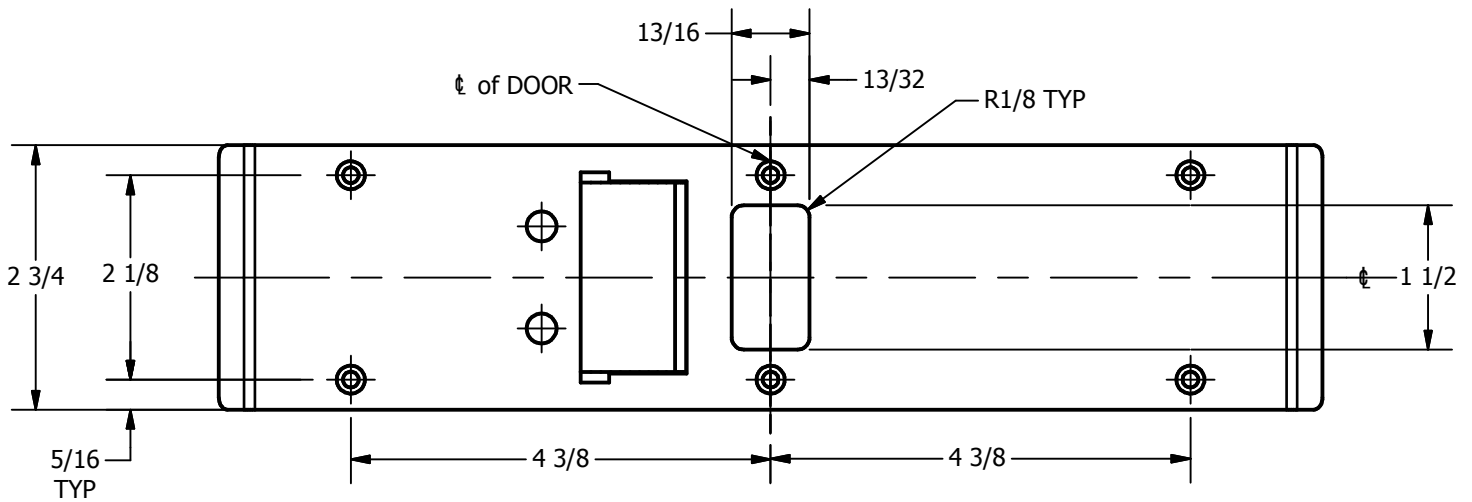

SP-CR966 CUSTOM 4590 TYPE DOUBLE LIPPED STRIKE AND RESCUE STOP

FOR 1-3/4" THICK CENTER HUNG DOOR, MORTISE LOCK, NO DEAD BOLT, 10-3/4" FRAME

**ABH DOOR STOP COVER DIMENSIONS
MAY NOT MATCH OTHER MANUFACTURERS**

REINFORCEMENT:

WHEN INSTALLING IN METAL FRAME, REINFORCEMENT IS **NEEDED** WITH THIS PRODUCT, CUSTOMER OR FRAME MANUFACTURER TO SUPPLY FRAME REINFORCEMENT WITH LATCH BOLT CLEARANCE

2-5/16
MIN. CLEARANCE
FOR DOOR STOP COVER
CENTERED

NOTE:

1. HORIZONTAL CENTERLINE OF PLATE TO MATCH HORIZONTAL CENTERLINE OF CUTOUT.
2. SCREWS 8-32 X 3/8" UNDERCUT F.H.M.S.
3. R.H. DOOR SHOWN, L.H. OPPOSITE

ORDER #: _____
 ORDER DATE: _____
 CUSTOMER: _____
 CUSTOMER PO#: _____
 MATERIAL: _____
 QUANTITY: _____