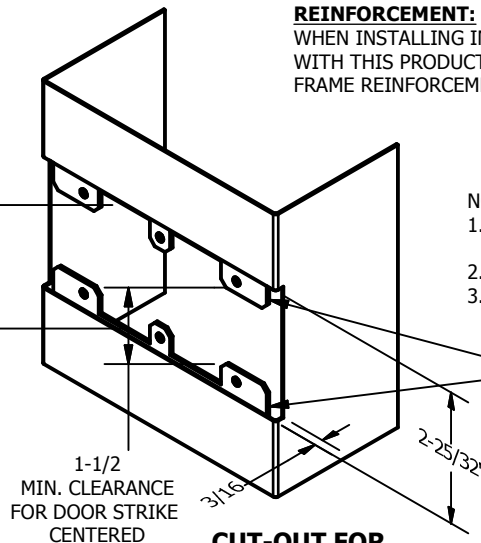

# SP-CR965 CUSTOM 4590 TYPE DOUBLE LIPPED STRIKE AND RESCUE STOP

FOR 1-3/4" THICK CENTER HUNG DOOR, MORTISE LOCK, NO DEAD BOLT, 10-5/8" FRAME

**ABH DOOR STOP COVER DIMENSIONS  
MAY NOT MATCH OTHER MANUFACTURERS**

**REINFORCEMENT:**

WHEN INSTALLING IN METAL FRAME, REINFORCEMENT IS **NEEDED** WITH THIS PRODUCT, CUSTOMER OR FRAME MANUFACTURER TO SUPPLY FRAME REINFORCEMENT WITH LATCH BOLT CLEARANCE

2-5/16  
MIN. CLEARANCE  
FOR DOOR STOP COVER  
CENTERED

**NOTE:**

1. HORIZONTAL CENTERLINE OF PLATE TO MATCH HORIZONTAL CENTERLINE OF CUTOUT.
2. SCREWS 8-32 X 3/8" UNDERCUT F.H.M.S.
3. R.H. DOOR SHOWN, L.H. OPPOSITE

(2) REINFORCEMENT PLATES  
SUPPLIED BY DOOR FRAME  
MANUFACTURER