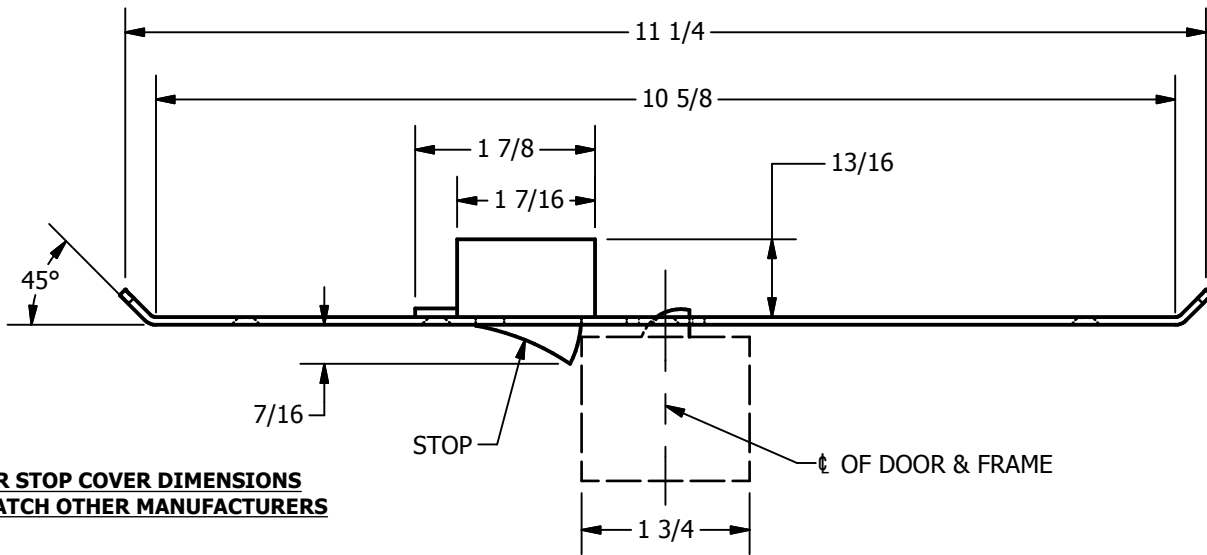

# SP-CR965 CUSTOM 4590 TYPE DOUBLE LIPPED STRIKE AND RESCUE STOP

FOR 1-3/4" THICK CENTER HUNG DOOR, MORTISE LOCK, NO DEAD BOLT, 10-5/8" FRAME

**ABH DOOR STOP COVER DIMENSIONS  
MAY NOT MATCH OTHER MANUFACTURERS**

**REINFORCEMENT:**

WHEN INSTALLING IN METAL FRAME, REINFORCEMENT IS **NEEDED** WITH THIS PRODUCT, CUSTOMER OR FRAME MANUFACTURER TO SUPPLY FRAME REINFORCEMENT WITH LATCH BOLT CLEARANCE

2-5/16  
MIN. CLEARANCE  
FOR DOOR STOP COVER  
CENTERED

**NOTE:**

1. HORIZONTAL CENTERLINE OF PLATE TO MATCH HORIZONTAL CENTERLINE OF CUTOUT.
2. SCREWS 8-32 X 3/8" UNDERCUT F.H.M.S.
3. R.H. DOOR SHOWN, L.H. OPPOSITE

(2) REINFORCEMENT PLATES  
SUPPLIED BY DOOR FRAME  
MANUFACTURER