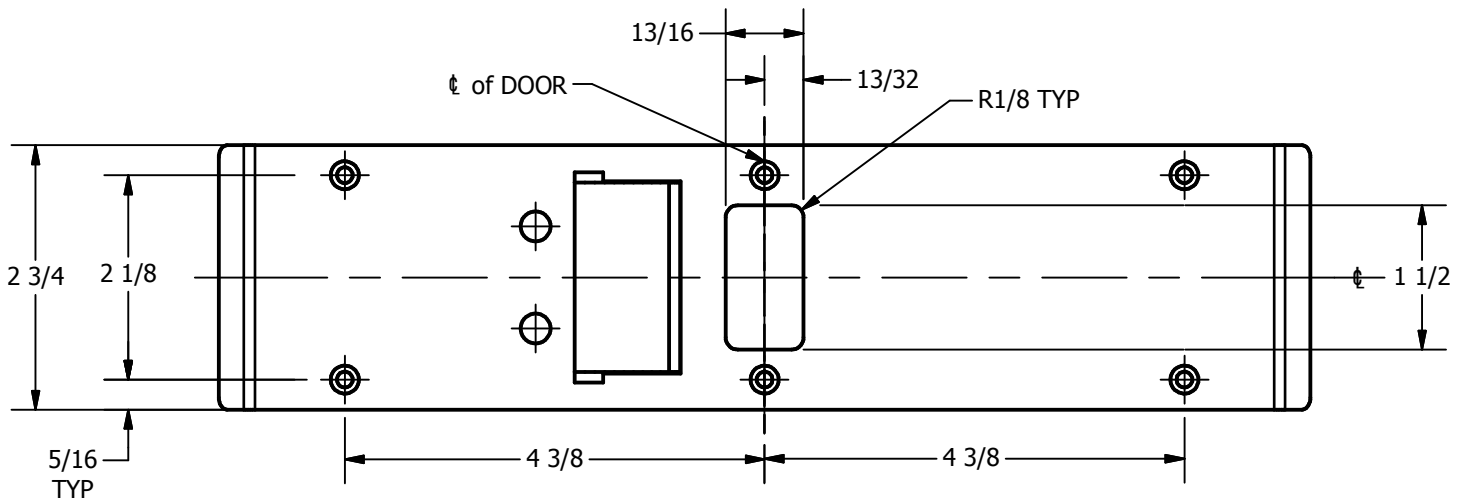

# SP-CR965 CUSTOM 4590 TYPE DOUBLE LIPPED STRIKE AND RESCUE STOP

FOR 1-3/4" THICK CENTER HUNG DOOR, MORTISE LOCK, NO DEAD BOLT, 10-5/8" FRAME

**ABH DOOR STOP COVER DIMENSIONS  
MAY NOT MATCH OTHER MANUFACTURERS**

**REINFORCEMENT:**

WHEN INSTALLING IN METAL FRAME, REINFORCEMENT IS **NEEDED** WITH THIS PRODUCT, CUSTOMER OR FRAME MANUFACTURER TO SUPPLY FRAME REINFORCEMENT WITH LATCH BOLT CLEARANCE

2-5/16  
MIN. CLEARANCE  
FOR DOOR STOP COVER  
CENTERED

**NOTE:**

1. HORIZONTAL CENTERLINE OF PLATE TO MATCH HORIZONTAL CENTERLINE OF CUTOUT.
2. SCREWS 8-32 X 3/8" UNDERCUT F.H.M.S.
3. R.H. DOOR SHOWN, L.H. OPPOSITE

(2) REINFORCEMENT PLATES  
SUPPLIED BY DOOR FRAME  
MANUFACTURER