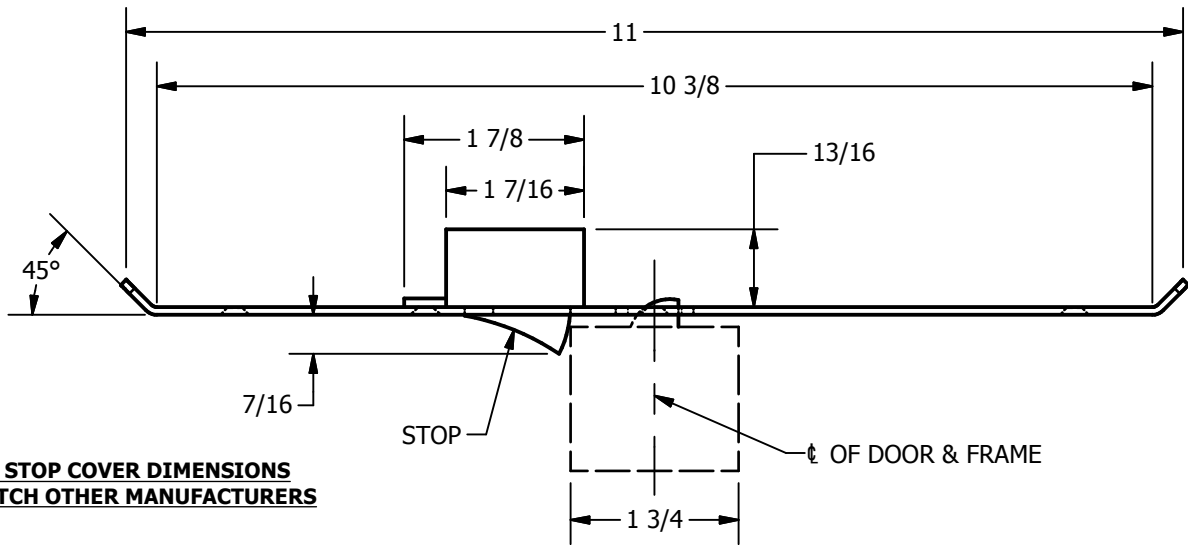

# SP-CR963 CUSTOM 4590 TYPE DOUBLE LIPPED STRIKE AND RESCUE STOP

FOR 1-3/4" THICK CENTER HUNG DOOR, MORTISE LOCK, NO DEAD BOLT, 10-3/8" FRAME

**ABH DOOR STOP COVER DIMENSIONS  
MAY NOT MATCH OTHER MANUFACTURERS**

**REINFORCEMENT:**

WHEN INSTALLING IN METAL FRAME, REINFORCEMENT IS **NEEDED** WITH THIS PRODUCT, CUSTOMER OR FRAME MANUFACTURER TO SUPPLY FRAME REINFORCEMENT WITH LATCH BOLT CLEARANCE

2-5/16  
MIN. CLEARANCE  
FOR DOOR STOP COVER  
CENTERED

**NOTE:**

1. HORIZONTAL CENTERLINE OF PLATE TO MATCH HORIZONTAL CENTERLINE OF CUTOUT.
2. SCREWS 8-32 X 3/8" UNDERCUT F.H.M.S.
3. R.H. DOOR SHOWN, L.H. OPPOSITE

ORDER #: \_\_\_\_\_  
 ORDER DATE: \_\_\_\_\_  
 CUSTOMER: \_\_\_\_\_  
 CUSTOMER PO#: \_\_\_\_\_  
 MATERIAL: \_\_\_\_\_  
 QUANTITY: \_\_\_\_\_