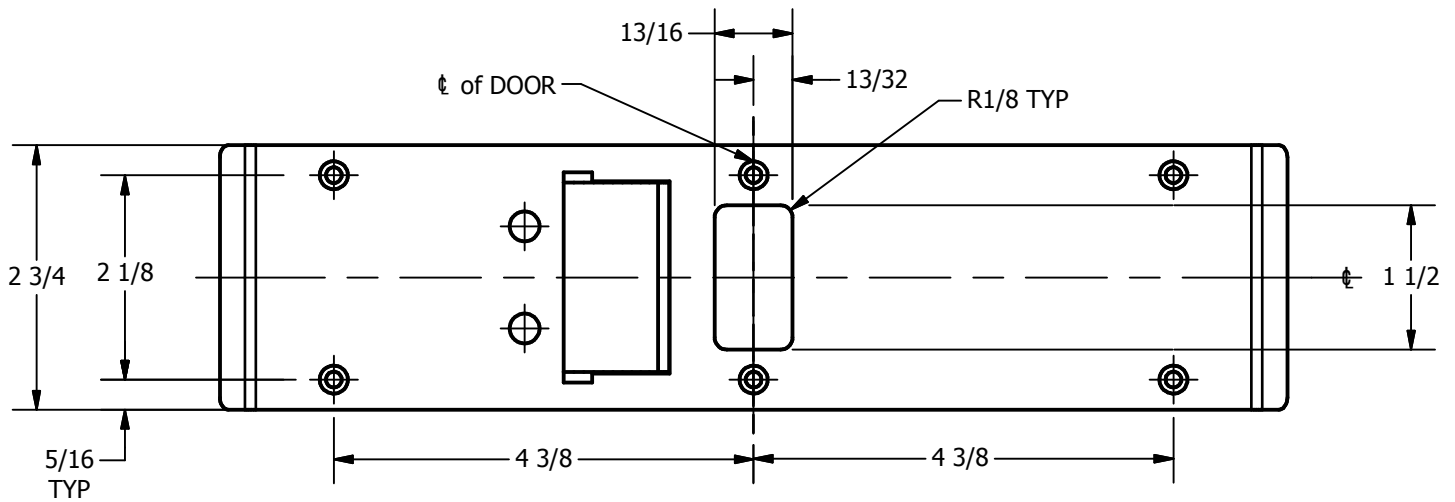

# SP-CR963 CUSTOM 4590 TYPE DOUBLE LIPPED STRIKE AND RESCUE STOP

FOR 1-3/4" THICK CENTER HUNG DOOR, MORTISE LOCK, NO DEAD BOLT, 10-3/8" FRAME

**ABH DOOR STOP COVER DIMENSIONS  
MAY NOT MATCH OTHER MANUFACTURERS**

**REINFORCEMENT:**

WHEN INSTALLING IN METAL FRAME, REINFORCEMENT IS **NEEDED** WITH THIS PRODUCT, CUSTOMER OR FRAME MANUFACTURER TO SUPPLY FRAME REINFORCEMENT WITH LATCH BOLT CLEARANCE

2-5/16  
MIN. CLEARANCE  
FOR DOOR STOP COVER  
CENTERED

**NOTE:**

1. HORIZONTAL CENTERLINE OF PLATE TO MATCH HORIZONTAL CENTERLINE OF CUTOUT.
2. SCREWS 8-32 X 3/8" UNDERCUT F.H.M.S.
3. R.H. DOOR SHOWN, L.H. OPPOSITE

ORDER #: \_\_\_\_\_  
 ORDER DATE: \_\_\_\_\_  
 CUSTOMER: \_\_\_\_\_  
 CUSTOMER PO#: \_\_\_\_\_  
 MATERIAL: \_\_\_\_\_  
 QUANTITY: \_\_\_\_\_