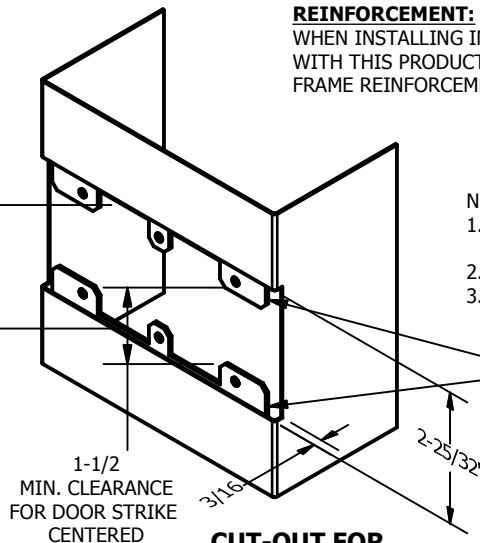

# SP-CR963 CUSTOM 4590 TYPE DOUBLE LIPPED STRIKE AND RESCUE STOP

FOR 1-3/4" THICK CENTER HUNG DOOR, MORTISE LOCK, NO DEAD BOLT, 10-3/8" FRAME

**ABH DOOR STOP COVER DIMENSIONS  
MAY NOT MATCH OTHER MANUFACTURERS**

**REINFORCEMENT:**

WHEN INSTALLING IN METAL FRAME, REINFORCEMENT IS **NEEDED** WITH THIS PRODUCT, CUSTOMER OR FRAME MANUFACTURER TO SUPPLY FRAME REINFORCEMENT WITH LATCH BOLT CLEARANCE

2-5/16  
MIN. CLEARANCE  
FOR DOOR STOP COVER  
CENTERED

**NOTE:**

1. HORIZONTAL CENTERLINE OF PLATE TO MATCH HORIZONTAL CENTERLINE OF CUTOUT.
2. SCREWS 8-32 X 3/8" UNDERCUT F.H.M.S.
3. R.H. DOOR SHOWN, L.H. OPPOSITE

ORDER #: \_\_\_\_\_  
 ORDER DATE: \_\_\_\_\_  
 CUSTOMER: \_\_\_\_\_  
 CUSTOMER PO#: \_\_\_\_\_  
 MATERIAL: \_\_\_\_\_  
 QUANTITY: \_\_\_\_\_