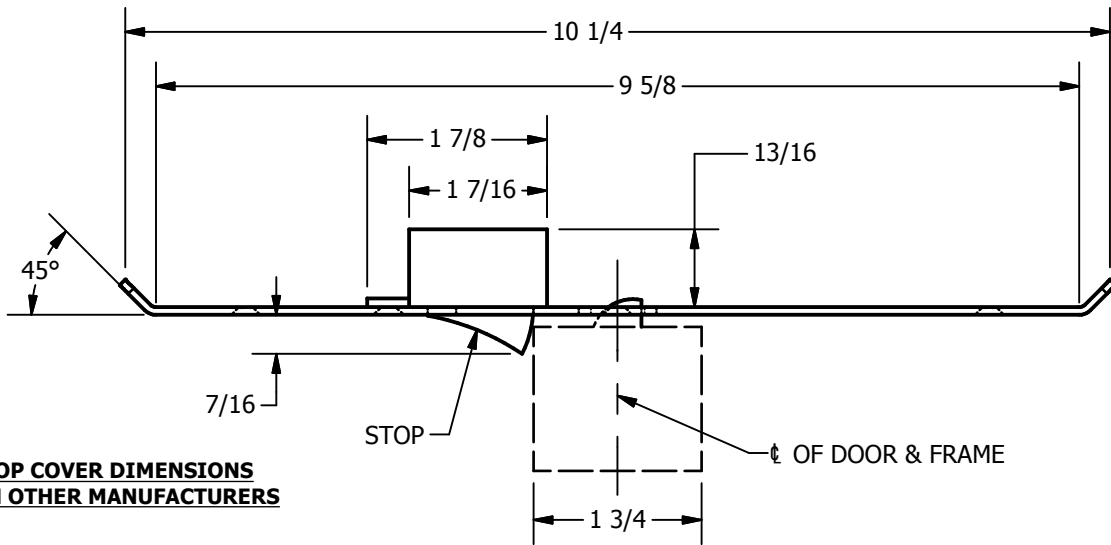

SP-CR957 CUSTOM 4590 TYPE DOUBLE LIPPED STRIKE AND RESCUE STOP

FOR 1-3/4" THICK CENTER HUNG DOOR, MORTISE LOCK, NO DEAD BOLT, 9-5/8" FRAME

**ABH DOOR STOP COVER DIMENSIONS
MAY NOT MATCH OTHER MANUFACTURERS**

REINFORCEMENT:

WHEN INSTALLING IN METAL FRAME, REINFORCEMENT IS **NEEDED** WITH THIS PRODUCT, CUSTOMER OR FRAME MANUFACTURER TO SUPPLY FRAME REINFORCEMENT WITH LATCH BOLT CLEARANCE

2-5/16
MIN. CLEARANCE
FOR DOOR STOP COVER
CENTERED

NOTE:

1. HORIZONTAL CENTERLINE OF PLATE TO MATCH HORIZONTAL CENTERLINE OF CUTOUT.
2. SCREWS 8-32 X 3/8" UNDERCUT F.H.M.S.
3. R.H. DOOR SHOWN, L.H. OPPOSITE

ORDER #: _____
 ORDER DATE: _____
 CUSTOMER: _____
 CUSTOMER PO#: _____
 MATERIAL: _____
 QUANTITY: _____