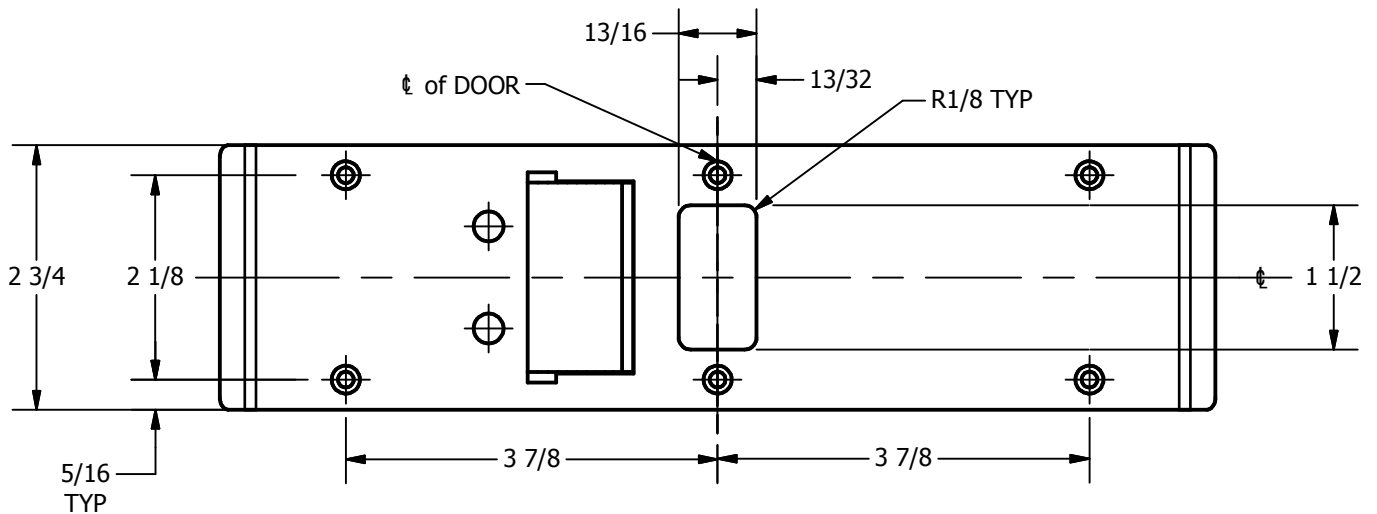

SP-CR957 CUSTOM 4590 TYPE DOUBLE LIPPED STRIKE AND RESCUE STOP

FOR 1-3/4" THICK CENTER HUNG DOOR, MORTISE LOCK, NO DEAD BOLT, 9-5/8" FRAME

**ABH DOOR STOP COVER DIMENSIONS
MAY NOT MATCH OTHER MANUFACTURERS**

REINFORCEMENT:

WHEN INSTALLING IN METAL FRAME, REINFORCEMENT IS **NEEDED** WITH THIS PRODUCT, CUSTOMER OR FRAME MANUFACTURER TO SUPPLY FRAME REINFORCEMENT WITH LATCH BOLT CLEARANCE

2-5/16
MIN. CLEARANCE
FOR DOOR STOP COVER
CENTERED

NOTE:

1. HORIZONTAL CENTERLINE OF PLATE TO MATCH HORIZONTAL CENTERLINE OF CUTOUT.
2. SCREWS 8-32 X 3/8" UNDERCUT F.H.M.S.
3. R.H. DOOR SHOWN, L.H. OPPOSITE

ORDER #: _____
 ORDER DATE: _____
 CUSTOMER: _____
 CUSTOMER PO#: _____
 MATERIAL: _____
 QUANTITY: _____