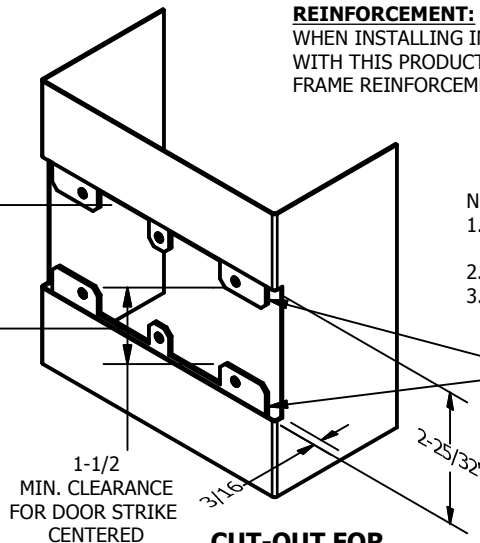

SP-CR957 CUSTOM 4590 TYPE DOUBLE LIPPED STRIKE AND RESCUE STOP

FOR 1-3/4" THICK CENTER HUNG DOOR, MORTISE LOCK, NO DEAD BOLT, 9-5/8" FRAME

**ABH DOOR STOP COVER DIMENSIONS
MAY NOT MATCH OTHER MANUFACTURERS**

REINFORCEMENT:

WHEN INSTALLING IN METAL FRAME, REINFORCEMENT IS **NEEDED** WITH THIS PRODUCT, CUSTOMER OR FRAME MANUFACTURER TO SUPPLY FRAME REINFORCEMENT WITH LATCH BOLT CLEARANCE

2-5/16
MIN. CLEARANCE
FOR DOOR STOP COVER
CENTERED

NOTE:

1. HORIZONTAL CENTERLINE OF PLATE TO MATCH HORIZONTAL CENTERLINE OF CUTOUT.
2. SCREWS 8-32 X 3/8" UNDERCUT F.H.M.S.
3. R.H. DOOR SHOWN, L.H. OPPOSITE

ORDER #: _____
 ORDER DATE: _____
 CUSTOMER: _____
 CUSTOMER PO#: _____
 MATERIAL: _____
 QUANTITY: _____