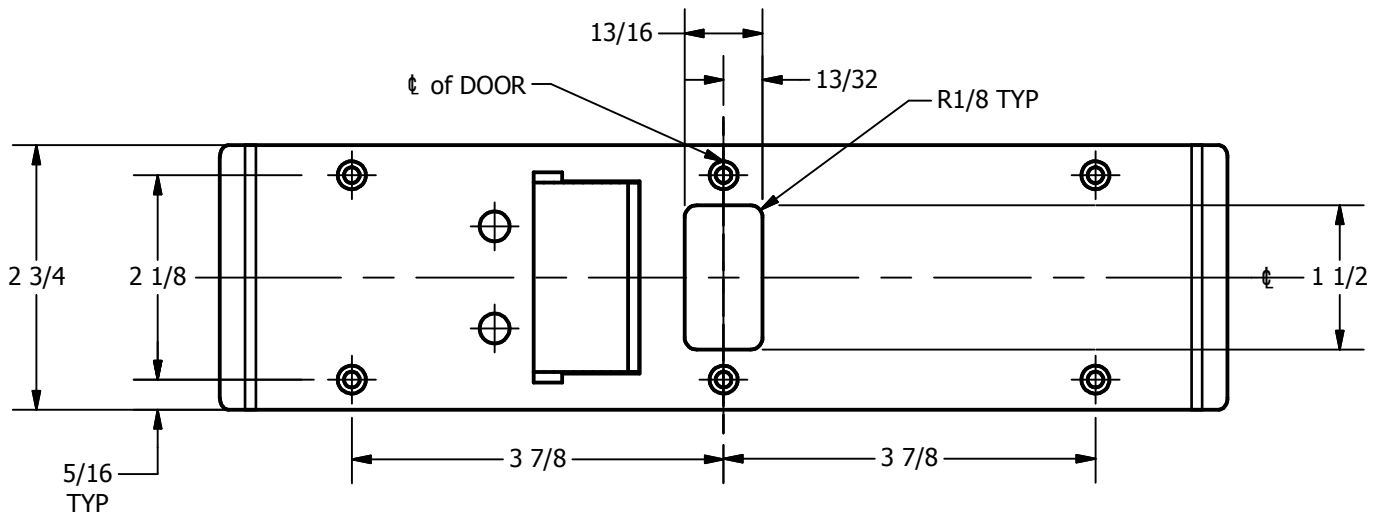

# SP-CR958 CUSTOM 4590 TYPE DOUBLE LIPPED STRIKE AND RESCUE STOP

FOR 1-3/4" THICK CENTER HUNG DOOR, MORTISE LOCK, NO DEAD BOLT, 9-3/4" FRAME

**ABH DOOR STOP COVER DIMENSIONS  
MAY NOT MATCH OTHER MANUFACTURERS**

**REINFORCEMENT:**

WHEN INSTALLING IN METAL FRAME, REINFORCEMENT IS **NEEDED** WITH THIS PRODUCT, CUSTOMER OR FRAME MANUFACTURER TO SUPPLY FRAME REINFORCEMENT WITH LATCH BOLT CLEARANCE

2-5/16  
MIN. CLEARANCE  
FOR DOOR STOP COVER  
CENTERED

**NOTE:**

1. HORIZONTAL CENTERLINE OF PLATE TO MATCH HORIZONTAL CENTERLINE OF CUTOUT.
2. SCREWS 8-32 X 3/8" UNDERCUT F.H.M.S.
3. R.H. DOOR SHOWN, L.H. OPPOSITE

ORDER #: \_\_\_\_\_  
 ORDER DATE: \_\_\_\_\_  
 CUSTOMER: \_\_\_\_\_  
 CUSTOMER PO#: \_\_\_\_\_  
 MATERIAL: \_\_\_\_\_  
 QUANTITY: \_\_\_\_\_