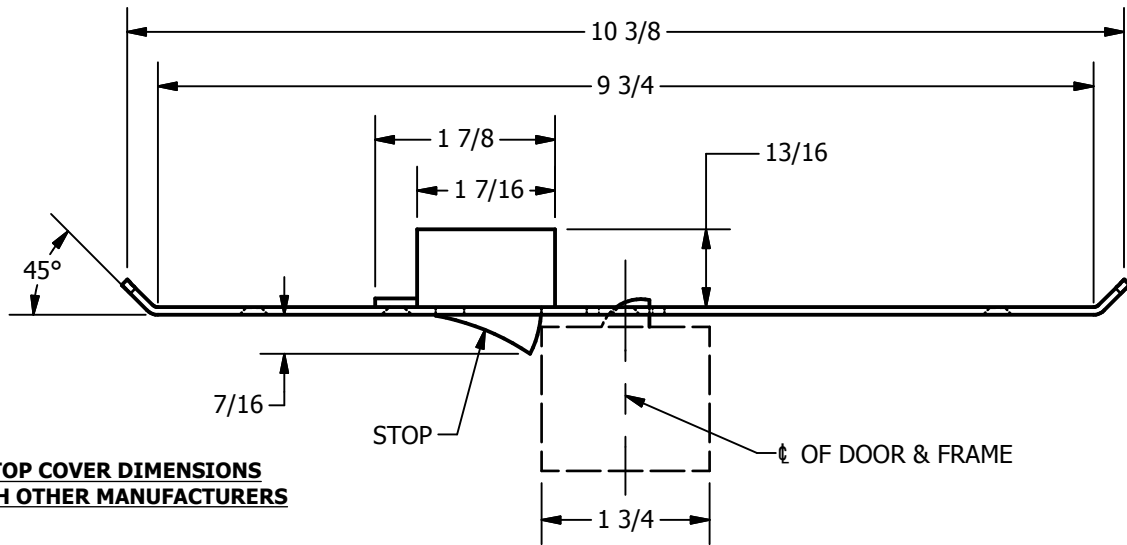

# SP-CR958 CUSTOM 4590 TYPE DOUBLE LIPPED STRIKE AND RESCUE STOP

FOR 1-3/4" THICK CENTER HUNG DOOR, MORTISE LOCK, NO DEAD BOLT, 9-3/4" FRAME

**ABH DOOR STOP COVER DIMENSIONS  
MAY NOT MATCH OTHER MANUFACTURERS**

**REINFORCEMENT:**

WHEN INSTALLING IN METAL FRAME, REINFORCEMENT IS **NEEDED** WITH THIS PRODUCT, CUSTOMER OR FRAME MANUFACTURER TO SUPPLY FRAME REINFORCEMENT WITH LATCH BOLT CLEARANCE

2-5/16  
MIN. CLEARANCE  
FOR DOOR STOP COVER  
CENTERED

**NOTE:**

1. HORIZONTAL CENTERLINE OF PLATE TO MATCH HORIZONTAL CENTERLINE OF CUTOUT.
2. SCREWS 8-32 X 3/8" UNDERCUT F.H.M.S.
3. R.H. DOOR SHOWN, L.H. OPPOSITE

ORDER #: \_\_\_\_\_  
 ORDER DATE: \_\_\_\_\_  
 CUSTOMER: \_\_\_\_\_  
 CUSTOMER PO#: \_\_\_\_\_  
 MATERIAL: \_\_\_\_\_  
 QUANTITY: \_\_\_\_\_