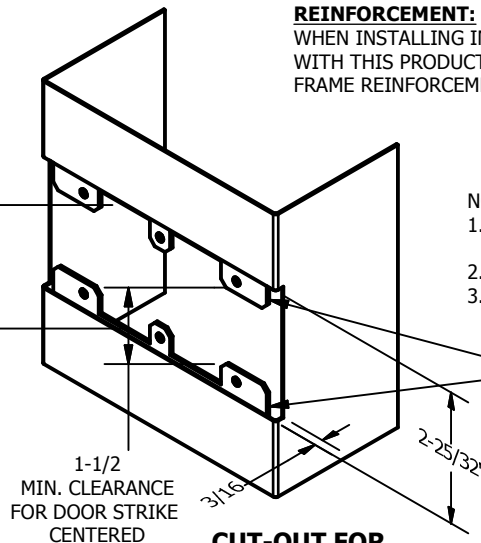

# SP-CR958 CUSTOM 4590 TYPE DOUBLE LIPPED STRIKE AND RESCUE STOP

FOR 1-3/4" THICK CENTER HUNG DOOR, MORTISE LOCK, NO DEAD BOLT, 9-3/4" FRAME

**ABH DOOR STOP COVER DIMENSIONS  
MAY NOT MATCH OTHER MANUFACTURERS**

**REINFORCEMENT:**

WHEN INSTALLING IN METAL FRAME, REINFORCEMENT IS **NEEDED** WITH THIS PRODUCT, CUSTOMER OR FRAME MANUFACTURER TO SUPPLY FRAME REINFORCEMENT WITH LATCH BOLT CLEARANCE

2-5/16  
MIN. CLEARANCE  
FOR DOOR STOP COVER  
CENTERED

**NOTE:**

1. HORIZONTAL CENTERLINE OF PLATE TO MATCH HORIZONTAL CENTERLINE OF CUTOUT.
2. SCREWS 8-32 X 3/8" UNDERCUT F.H.M.S.
3. R.H. DOOR SHOWN, L.H. OPPOSITE

ORDER #: \_\_\_\_\_  
 ORDER DATE: \_\_\_\_\_  
 CUSTOMER: \_\_\_\_\_  
 CUSTOMER PO#: \_\_\_\_\_  
 MATERIAL: \_\_\_\_\_  
 QUANTITY: \_\_\_\_\_