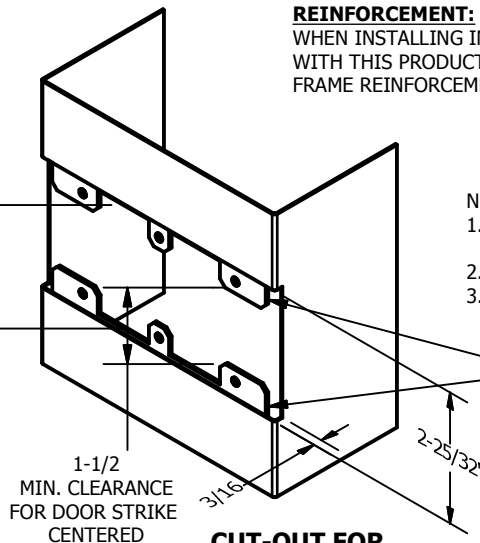

SP-CR954 CUSTOM 4590 TYPE DOUBLE LIPPED STRIKE AND RESCUE STOP

FOR 1-3/4" THICK CENTER HUNG DOOR, MORTISE LOCK, NO DEAD BOLT, 9-1/4" FRAME

**ABH DOOR STOP COVER DIMENSIONS
MAY NOT MATCH OTHER MANUFACTURERS**

REINFORCEMENT:

WHEN INSTALLING IN METAL FRAME, REINFORCEMENT IS **NEEDED** WITH THIS PRODUCT, CUSTOMER OR FRAME MANUFACTURER TO SUPPLY FRAME REINFORCEMENT WITH LATCH BOLT CLEARANCE

2-5/16
MIN. CLEARANCE
FOR DOOR STOP COVER
CENTERED

NOTE:

1. HORIZONTAL CENTERLINE OF PLATE TO MATCH HORIZONTAL CENTERLINE OF CUTOUT.
2. SCREWS 8-32 X 3/8" UNDERCUT F.H.M.S.
3. R.H. DOOR SHOWN, L.H. OPPOSITE

ORDER #: _____
 ORDER DATE: _____
 CUSTOMER: _____
 CUSTOMER PO#: _____
 MATERIAL: _____
 QUANTITY: _____