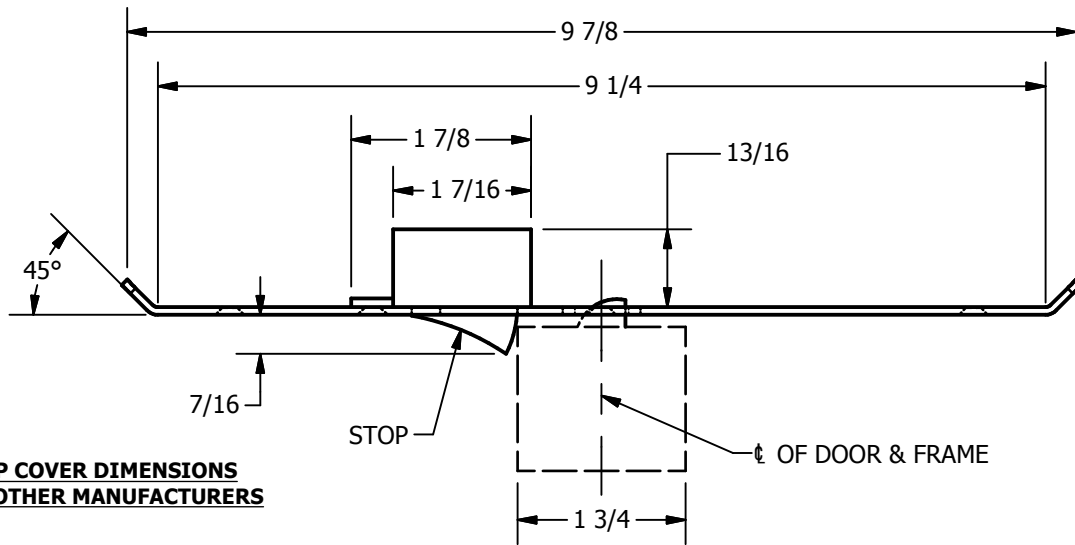

SP-CR954 CUSTOM 4590 TYPE DOUBLE LIPPED STRIKE AND RESCUE STOP

FOR 1-3/4" THICK CENTER HUNG DOOR, MORTISE LOCK, NO DEAD BOLT, 9-1/4" FRAME

**ABH DOOR STOP COVER DIMENSIONS
MAY NOT MATCH OTHER MANUFACTURERS**

REINFORCEMENT:

WHEN INSTALLING IN METAL FRAME, REINFORCEMENT IS **NEEDED** WITH THIS PRODUCT, CUSTOMER OR FRAME MANUFACTURER TO SUPPLY FRAME REINFORCEMENT WITH LATCH BOLT CLEARANCE

2-5/16
MIN. CLEARANCE
FOR DOOR STOP COVER
CENTERED

NOTE:

1. HORIZONTAL CENTERLINE OF PLATE TO MATCH HORIZONTAL CENTERLINE OF CUTOUT.
2. SCREWS 8-32 X 3/8" UNDERCUT F.H.M.S.
3. R.H. DOOR SHOWN, L.H. OPPOSITE

ORDER #: _____
 ORDER DATE: _____
 CUSTOMER: _____
 CUSTOMER PO#: _____
 MATERIAL: _____
 QUANTITY: _____