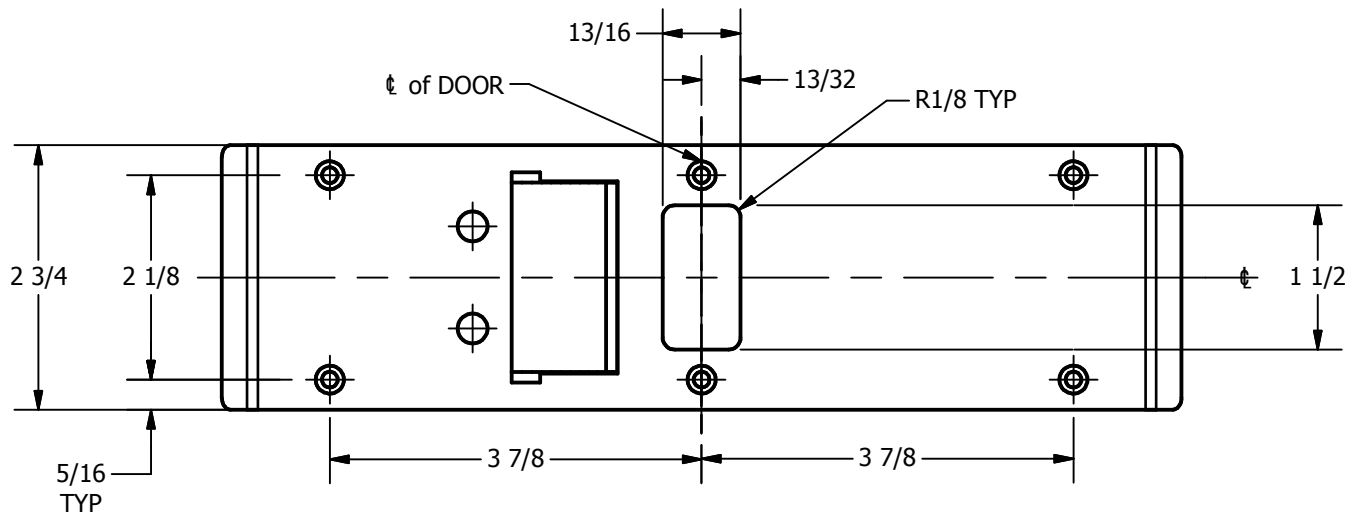

SP-CR954 CUSTOM 4590 TYPE DOUBLE LIPPED STRIKE AND RESCUE STOP

FOR 1-3/4" THICK CENTER HUNG DOOR, MORTISE LOCK, NO DEAD BOLT, 9-1/4" FRAME

**ABH DOOR STOP COVER DIMENSIONS
MAY NOT MATCH OTHER MANUFACTURERS**

REINFORCEMENT:

WHEN INSTALLING IN METAL FRAME, REINFORCEMENT IS **NEEDED** WITH THIS PRODUCT, CUSTOMER OR FRAME MANUFACTURER TO SUPPLY FRAME REINFORCEMENT WITH LATCH BOLT CLEARANCE

2-5/16
MIN. CLEARANCE
FOR DOOR STOP COVER
CENTERED

NOTE:

1. HORIZONTAL CENTERLINE OF PLATE TO MATCH HORIZONTAL CENTERLINE OF CUTOUT.
2. SCREWS 8-32 X 3/8" UNDERCUT F.H.M.S.
3. R.H. DOOR SHOWN, L.H. OPPOSITE

ORDER #: _____
 ORDER DATE: _____
 CUSTOMER: _____
 CUSTOMER PO#: _____
 MATERIAL: _____
 QUANTITY: _____