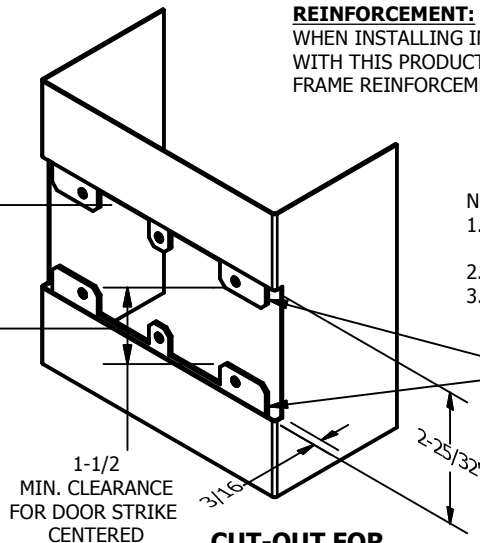

SP-CR956 CUSTOM 4590 TYPE DOUBLE LIPPED STRIKE AND RESCUE STOP

FOR 1-3/4" THICK CENTER HUNG DOOR, MORTISE LOCK, NO DEAD BOLT, 9-1/2" FRAME

**ABH DOOR STOP COVER DIMENSIONS
MAY NOT MATCH OTHER MANUFACTURERS**

REINFORCEMENT:

WHEN INSTALLING IN METAL FRAME, REINFORCEMENT IS **NEEDED** WITH THIS PRODUCT, CUSTOMER OR FRAME MANUFACTURER TO SUPPLY FRAME REINFORCEMENT WITH LATCH BOLT CLEARANCE

2-5/16
MIN. CLEARANCE
FOR DOOR STOP COVER
CENTERED

NOTE:

1. HORIZONTAL CENTERLINE OF PLATE TO MATCH HORIZONTAL CENTERLINE OF CUTOUT.
2. SCREWS 8-32 X 3/8" UNDERCUT F.H.M.S.
3. R.H. DOOR SHOWN, L.H. OPPOSITE

(2) REINFORCEMENT PLATES
SUPPLIED BY DOOR FRAME
MANUFACTURER