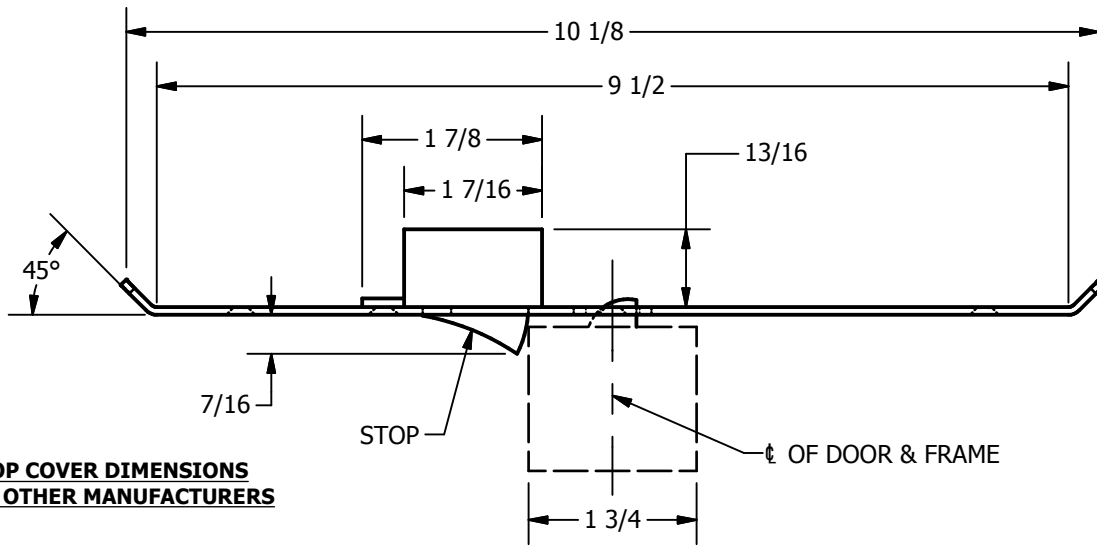

SP-CR956 CUSTOM 4590 TYPE DOUBLE LIPPED STRIKE AND RESCUE STOP

FOR 1-3/4" THICK CENTER HUNG DOOR, MORTISE LOCK, NO DEAD BOLT, 9-1/2" FRAME

**ABH DOOR STOP COVER DIMENSIONS
MAY NOT MATCH OTHER MANUFACTURERS**

REINFORCEMENT:

WHEN INSTALLING IN METAL FRAME, REINFORCEMENT IS **NEEDED** WITH THIS PRODUCT, CUSTOMER OR FRAME MANUFACTURER TO SUPPLY FRAME REINFORCEMENT WITH LATCH BOLT CLEARANCE

2-5/16
MIN. CLEARANCE
FOR DOOR STOP COVER
CENTERED

NOTE:

1. HORIZONTAL CENTERLINE OF PLATE TO MATCH HORIZONTAL CENTERLINE OF CUTOUT.
2. SCREWS 8-32 X 3/8" UNDERCUT F.H.M.S.
3. R.H. DOOR SHOWN, L.H. OPPOSITE

(2) REINFORCEMENT PLATES
SUPPLIED BY DOOR FRAME
MANUFACTURER