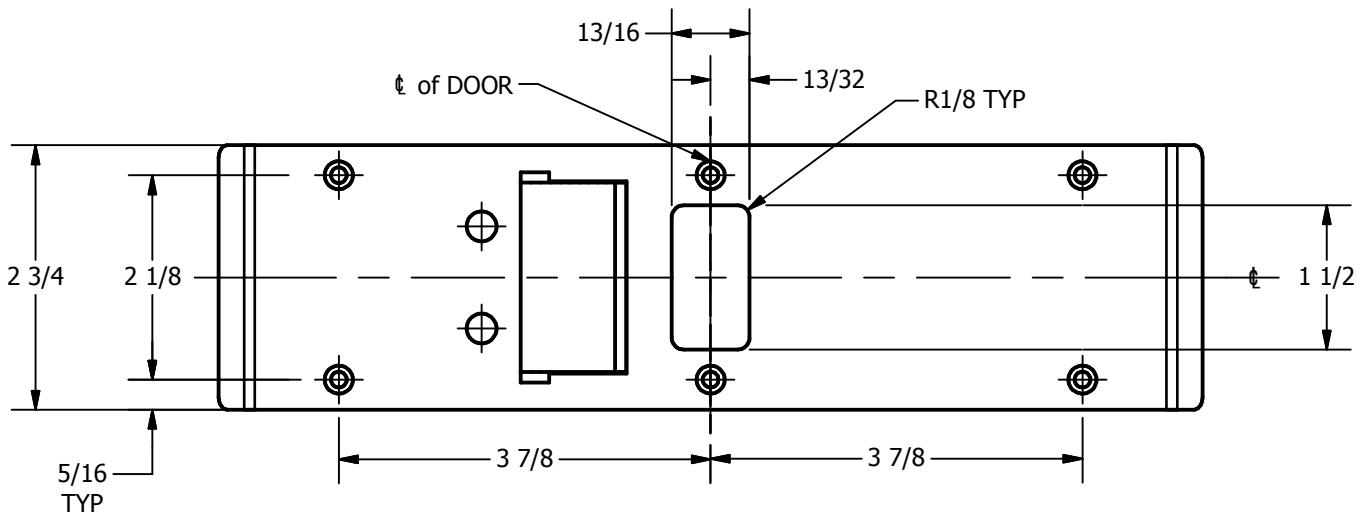

SP-CR956 CUSTOM 4590 TYPE DOUBLE LIPPED STRIKE AND RESCUE STOP

FOR 1-3/4" THICK CENTER HUNG DOOR, MORTISE LOCK, NO DEAD BOLT, 9-1/2" FRAME

**ABH DOOR STOP COVER DIMENSIONS
MAY NOT MATCH OTHER MANUFACTURERS**

REINFORCEMENT:

WHEN INSTALLING IN METAL FRAME, REINFORCEMENT IS **NEEDED** WITH THIS PRODUCT, CUSTOMER OR FRAME MANUFACTURER TO SUPPLY FRAME REINFORCEMENT WITH LATCH BOLT CLEARANCE

2-5/16
MIN. CLEARANCE
FOR DOOR STOP COVER
CENTERED

NOTE:

1. HORIZONTAL CENTERLINE OF PLATE TO MATCH HORIZONTAL CENTERLINE OF CUTOUT.
2. SCREWS 8-32 X 3/8" UNDERCUT F.H.M.S.
3. R.H. DOOR SHOWN, L.H. OPPOSITE

(2) REINFORCEMENT PLATES
SUPPLIED BY DOOR FRAME
MANUFACTURER