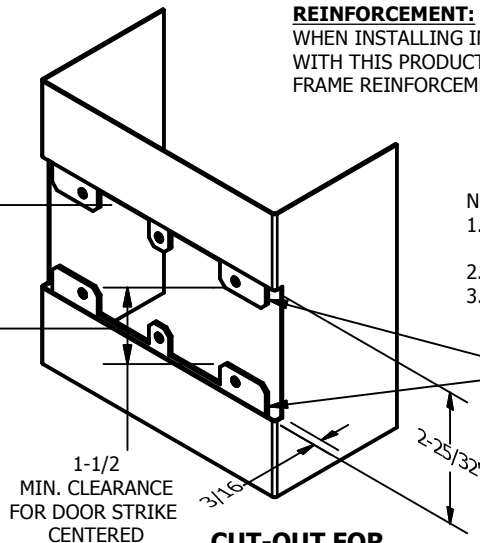

SP-CR955 CUSTOM 4590 TYPE DOUBLE LIPPED STRIKE AND RESCUE STOP

FOR 1-3/4" THICK CENTER HUNG DOOR, MORTISE LOCK, NO DEAD BOLT, 9-3/8" FRAME

**ABH DOOR STOP COVER DIMENSIONS
MAY NOT MATCH OTHER MANUFACTURERS**

REINFORCEMENT:

WHEN INSTALLING IN METAL FRAME, REINFORCEMENT IS **NEEDED** WITH THIS PRODUCT, CUSTOMER OR FRAME MANUFACTURER TO SUPPLY FRAME REINFORCEMENT WITH LATCH BOLT CLEARANCE

2-5/16
MIN. CLEARANCE
FOR DOOR STOP COVER
CENTERED

NOTE:

1. HORIZONTAL CENTERLINE OF PLATE TO MATCH HORIZONTAL CENTERLINE OF CUTOUT.
2. SCREWS 8-32 X 3/8" UNDERCUT F.H.M.S.
3. R.H. DOOR SHOWN, L.H. OPPOSITE

ORDER #: _____
 ORDER DATE: _____
 CUSTOMER: _____
 CUSTOMER PO#: _____
 MATERIAL: _____
 QUANTITY: _____