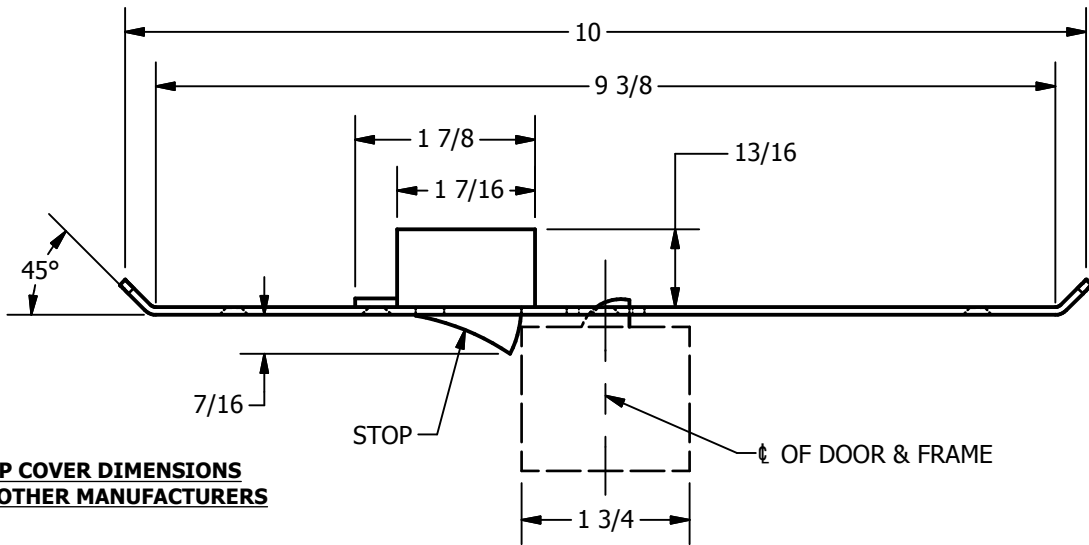

SP-CR955 CUSTOM 4590 TYPE DOUBLE LIPPED STRIKE AND RESCUE STOP

FOR 1-3/4" THICK CENTER HUNG DOOR, MORTISE LOCK, NO DEAD BOLT, 9-3/8" FRAME

**ABH DOOR STOP COVER DIMENSIONS
MAY NOT MATCH OTHER MANUFACTURERS**

REINFORCEMENT:

WHEN INSTALLING IN METAL FRAME, REINFORCEMENT IS **NEEDED** WITH THIS PRODUCT, CUSTOMER OR FRAME MANUFACTURER TO SUPPLY FRAME REINFORCEMENT WITH LATCH BOLT CLEARANCE

2-5/16
MIN. CLEARANCE
FOR DOOR STOP COVER
CENTERED

NOTE:

1. HORIZONTAL CENTERLINE OF PLATE TO MATCH HORIZONTAL CENTERLINE OF CUTOUT.
2. SCREWS 8-32 X 3/8" UNDERCUT F.H.M.S.
3. R.H. DOOR SHOWN, L.H. OPPOSITE

ORDER #: _____
 ORDER DATE: _____
 CUSTOMER: _____
 CUSTOMER PO#: _____
 MATERIAL: _____
 QUANTITY: _____