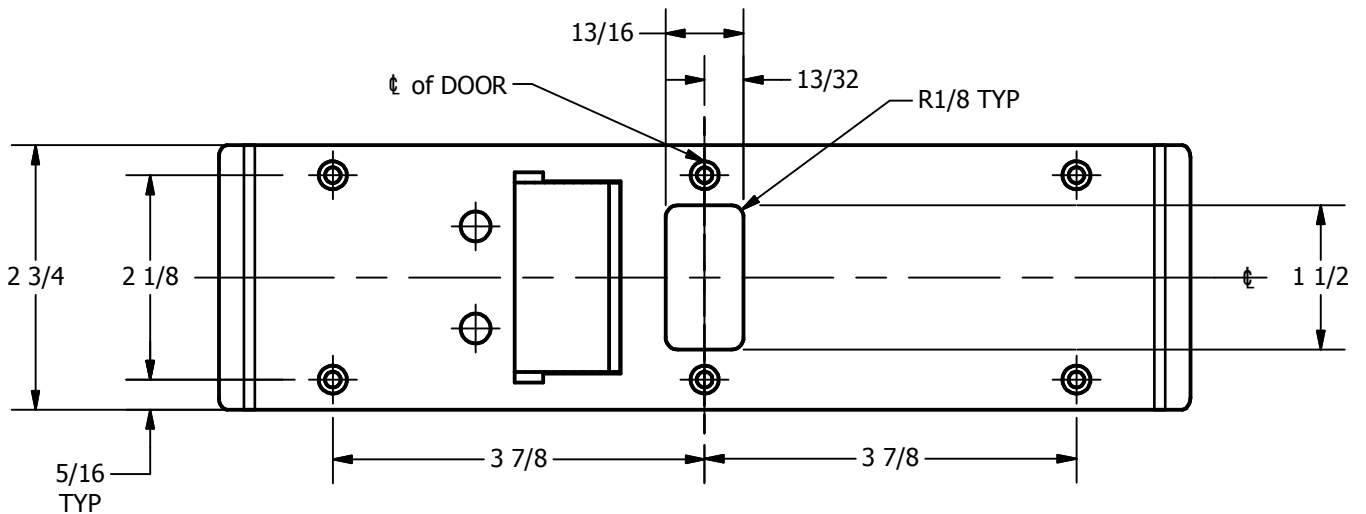

SP-CR955 CUSTOM 4590 TYPE DOUBLE LIPPED STRIKE AND RESCUE STOP

FOR 1-3/4" THICK CENTER HUNG DOOR, MORTISE LOCK, NO DEAD BOLT, 9-3/8" FRAME

**ABH DOOR STOP COVER DIMENSIONS
MAY NOT MATCH OTHER MANUFACTURERS**

REINFORCEMENT:

WHEN INSTALLING IN METAL FRAME, REINFORCEMENT IS **NEEDED** WITH THIS PRODUCT, CUSTOMER OR FRAME MANUFACTURER TO SUPPLY FRAME REINFORCEMENT WITH LATCH BOLT CLEARANCE

2-5/16
MIN. CLEARANCE
FOR DOOR STOP COVER
CENTERED

NOTE:

1. HORIZONTAL CENTERLINE OF PLATE TO MATCH HORIZONTAL CENTERLINE OF CUTOUT.
2. SCREWS 8-32 X 3/8" UNDERCUT F.H.M.S.
3. R.H. DOOR SHOWN, L.H. OPPOSITE

ORDER #: _____
 ORDER DATE: _____
 CUSTOMER: _____
 CUSTOMER PO#: _____
 MATERIAL: _____
 QUANTITY: _____