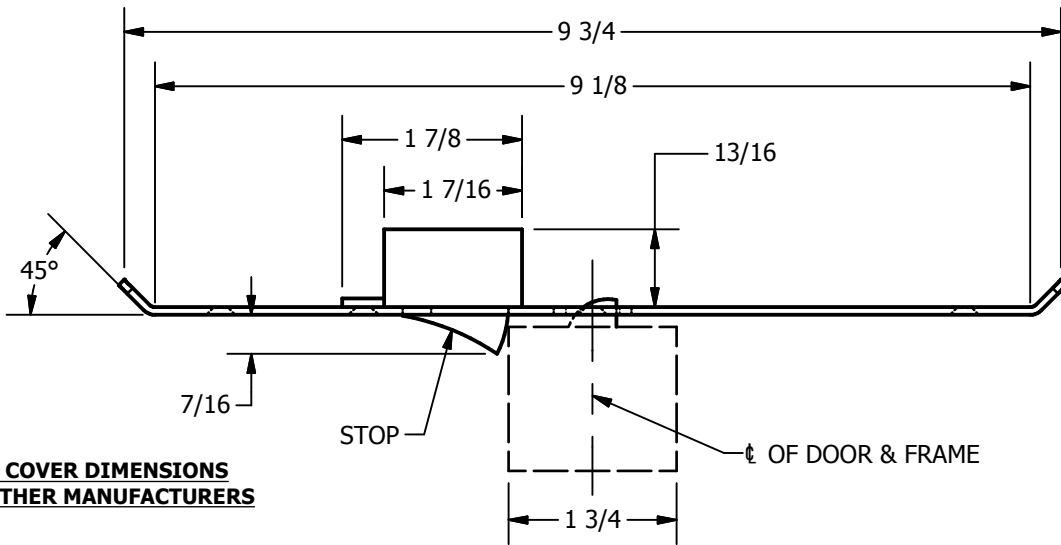

SP-CR953 CUSTOM 4590 TYPE DOUBLE LIPPED STRIKE AND RESCUE STOP

FOR 1-3/4" THICK CENTER HUNG DOOR, MORTISE LOCK, NO DEAD BOLT, 9-1/8" FRAME

**ABH DOOR STOP COVER DIMENSIONS
MAY NOT MATCH OTHER MANUFACTURERS**

REINFORCEMENT:

WHEN INSTALLING IN METAL FRAME, REINFORCEMENT IS **NEEDED** WITH THIS PRODUCT, CUSTOMER OR FRAME MANUFACTURER TO SUPPLY FRAME REINFORCEMENT WITH LATCH BOLT CLEARANCE

2-5/16
MIN. CLEARANCE
FOR DOOR STOP COVER
CENTERED

NOTE:

1. HORIZONTAL CENTERLINE OF PLATE TO MATCH HORIZONTAL CENTERLINE OF CUTOUT.
2. SCREWS 8-32 X 3/8" UNDERCUT F.H.M.S.
3. R.H. DOOR SHOWN, L.H. OPPOSITE

(2) REINFORCEMENT PLATES
SUPPLIED BY DOOR FRAME
MANUFACTURER