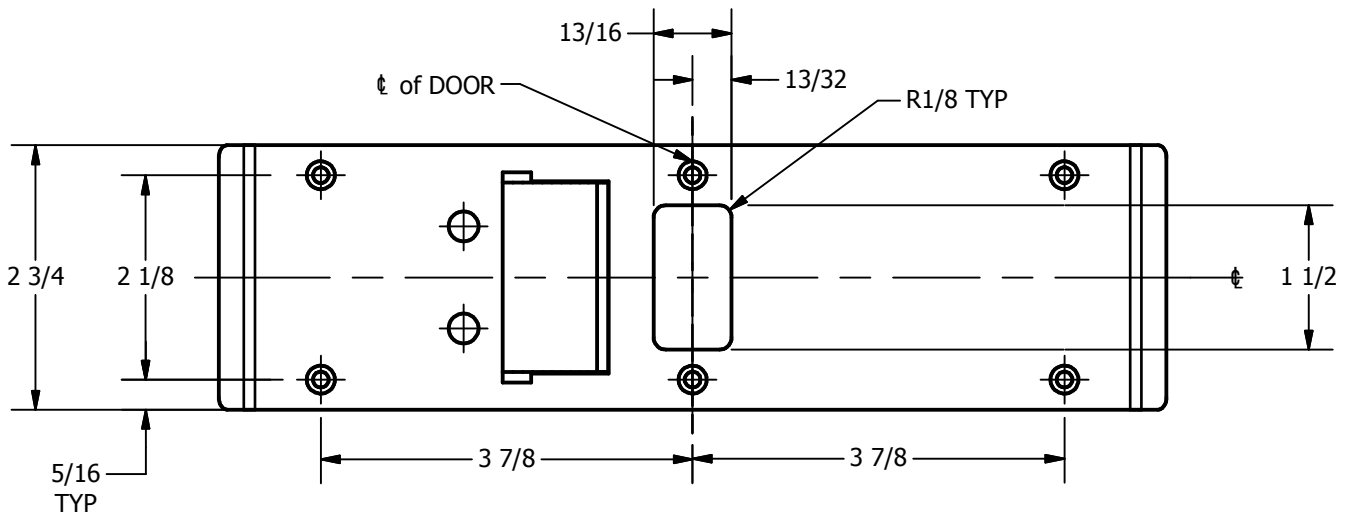

SP-CR953 CUSTOM 4590 TYPE DOUBLE LIPPED STRIKE AND RESCUE STOP

FOR 1-3/4" THICK CENTER HUNG DOOR, MORTISE LOCK, NO DEAD BOLT, 9-1/8" FRAME

**ABH DOOR STOP COVER DIMENSIONS
MAY NOT MATCH OTHER MANUFACTURERS**

REINFORCEMENT:

WHEN INSTALLING IN METAL FRAME, REINFORCEMENT IS **NEEDED** WITH THIS PRODUCT, CUSTOMER OR FRAME MANUFACTURER TO SUPPLY FRAME REINFORCEMENT WITH LATCH BOLT CLEARANCE

2-5/16
MIN. CLEARANCE
FOR DOOR STOP COVER
CENTERED

NOTE:

1. HORIZONTAL CENTERLINE OF PLATE TO MATCH HORIZONTAL CENTERLINE OF CUTOUT.
2. SCREWS 8-32 X 3/8" UNDERCUT F.H.M.S.
3. R.H. DOOR SHOWN, L.H. OPPOSITE

(2) REINFORCEMENT PLATES
SUPPLIED BY DOOR FRAME
MANUFACTURER