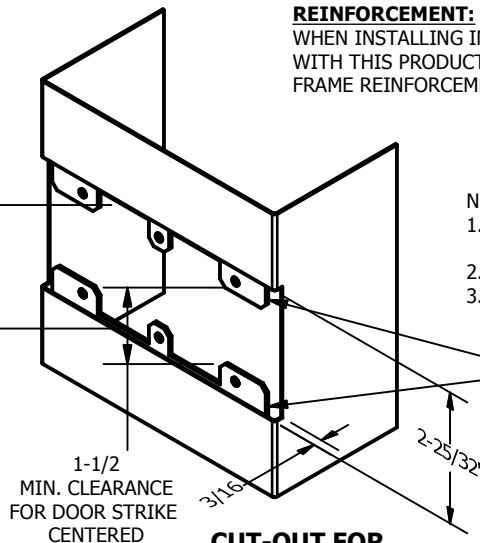

SP-CR953 CUSTOM 4590 TYPE DOUBLE LIPPED STRIKE AND RESCUE STOP

FOR 1-3/4" THICK CENTER HUNG DOOR, MORTISE LOCK, NO DEAD BOLT, 9-1/8" FRAME

**ABH DOOR STOP COVER DIMENSIONS
MAY NOT MATCH OTHER MANUFACTURERS**

REINFORCEMENT:

WHEN INSTALLING IN METAL FRAME, REINFORCEMENT IS **NEEDED** WITH THIS PRODUCT, CUSTOMER OR FRAME MANUFACTURER TO SUPPLY FRAME REINFORCEMENT WITH LATCH BOLT CLEARANCE

2-5/16
MIN. CLEARANCE
FOR DOOR STOP COVER
CENTERED

NOTE:

1. HORIZONTAL CENTERLINE OF PLATE TO MATCH HORIZONTAL CENTERLINE OF CUTOUT.
2. SCREWS 8-32 X 3/8" UNDERCUT F.H.M.S.
3. R.H. DOOR SHOWN, L.H. OPPOSITE

(2) REINFORCEMENT PLATES
SUPPLIED BY DOOR FRAME
MANUFACTURER