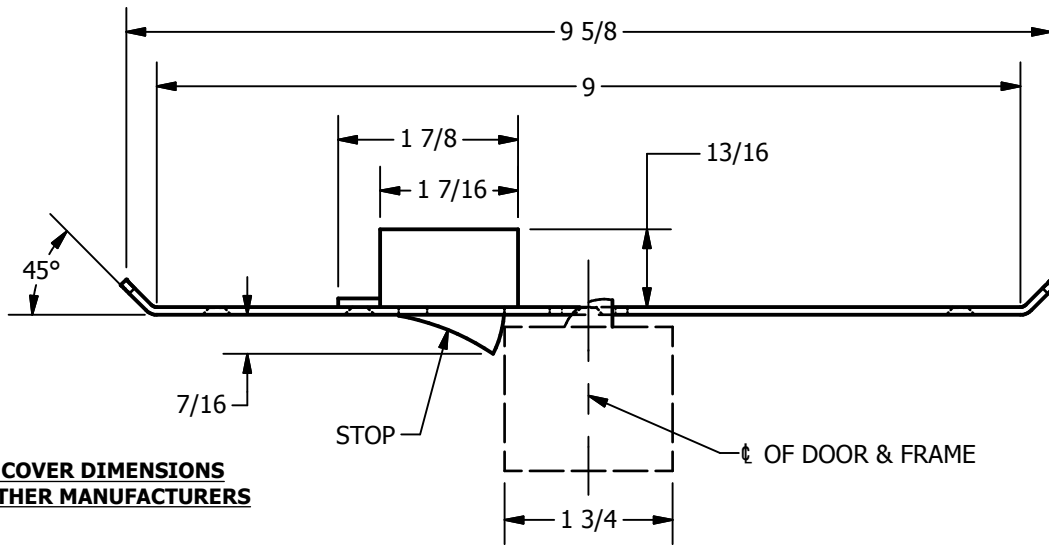

SP-CR952 CUSTOM 4590 TYPE DOUBLE LIPPED STRIKE AND RESCUE STOP

FOR 1-3/4" THICK CENTER HUNG DOOR, MORTISE LOCK, NO DEAD BOLT, 9" FRAME

**ABH DOOR STOP COVER DIMENSIONS
MAY NOT MATCH OTHER MANUFACTURERS**

REINFORCEMENT:

WHEN INSTALLING IN METAL FRAME, REINFORCEMENT IS **NEEDED** WITH THIS PRODUCT, CUSTOMER OR FRAME MANUFACTURER TO SUPPLY FRAME REINFORCEMENT WITH LATCH BOLT CLEARANCE

2-5/16
MIN. CLEARANCE
FOR DOOR STOP COVER
CENTERED

NOTE:

1. HORIZONTAL CENTERLINE OF PLATE TO MATCH HORIZONTAL CENTERLINE OF CUTOUT.
2. SCREWS 8-32 X 3/8" UNDERCUT F.H.M.S.
3. R.H. DOOR SHOWN, L.H. OPPOSITE

(2) REINFORCEMENT PLATES
SUPPLIED BY DOOR FRAME
MANUFACTURER