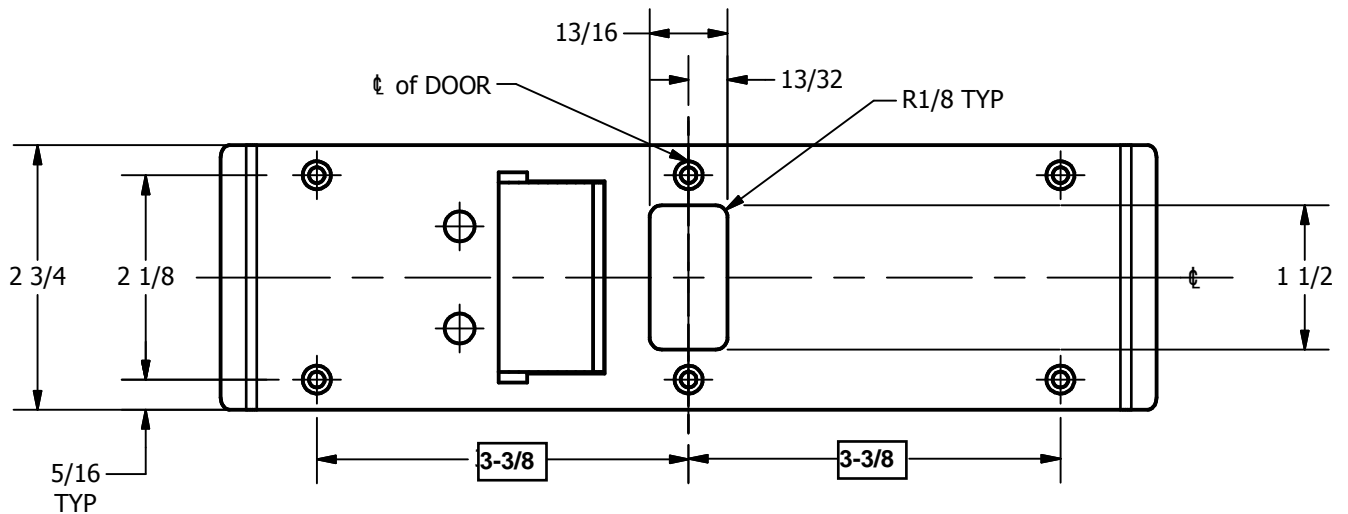

SP-CR952 CUSTOM 4590 TYPE DOUBLE LIPPED STRIKE AND RESCUE STOP

FOR 1-3/4" THICK CENTER HUNG DOOR, MORTISE LOCK, NO DEAD BOLT, 9" FRAME

**ABH DOOR STOP COVER DIMENSIONS
MAY NOT MATCH OTHER MANUFACTURERS**

REINFORCEMENT:

WHEN INSTALLING IN METAL FRAME, REINFORCEMENT IS **NEEDED** WITH THIS PRODUCT, CUSTOMER OR FRAME MANUFACTURER TO SUPPLY FRAME REINFORCEMENT WITH LATCH BOLT CLEARANCE

2-5/16
MIN. CLEARANCE
FOR DOOR STOP COVER
CENTERED

NOTE:

1. HORIZONTAL CENTERLINE OF PLATE TO MATCH HORIZONTAL CENTERLINE OF CUTOUT.
2. SCREWS 8-32 X 3/8" UNDERCUT F.H.M.S.
3. R.H. DOOR SHOWN, L.H. OPPOSITE

(2) REINFORCEMENT PLATES
SUPPLIED BY DOOR FRAME
MANUFACTURER