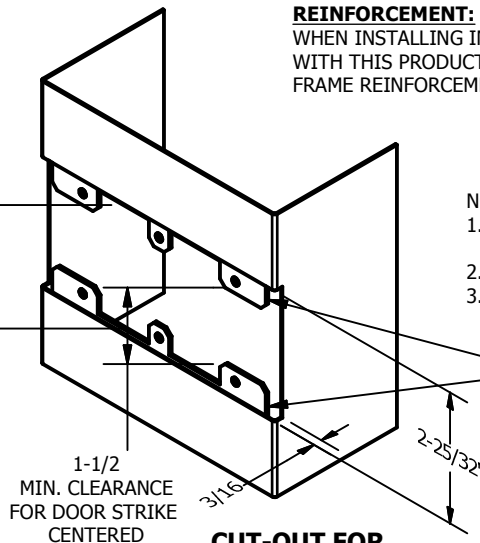

SP-CR952 CUSTOM 4590 TYPE DOUBLE LIPPED STRIKE AND RESCUE STOP

FOR 1-3/4" THICK CENTER HUNG DOOR, MORTISE LOCK, NO DEAD BOLT, 9" FRAME

**ABH DOOR STOP COVER DIMENSIONS
MAY NOT MATCH OTHER MANUFACTURERS**

REINFORCEMENT:

WHEN INSTALLING IN METAL FRAME, REINFORCEMENT IS **NEEDED** WITH THIS PRODUCT, CUSTOMER OR FRAME MANUFACTURER TO SUPPLY FRAME REINFORCEMENT WITH LATCH BOLT CLEARANCE

2-5/16
MIN. CLEARANCE
FOR DOOR STOP COVER
CENTERED

NOTE:

1. HORIZONTAL CENTERLINE OF PLATE TO MATCH HORIZONTAL CENTERLINE OF CUTOUT.
2. SCREWS 8-32 X 3/8" UNDERCUT F.H.M.S.
3. R.H. DOOR SHOWN, L.H. OPPOSITE

(2) REINFORCEMENT PLATES
SUPPLIED BY DOOR FRAME
MANUFACTURER