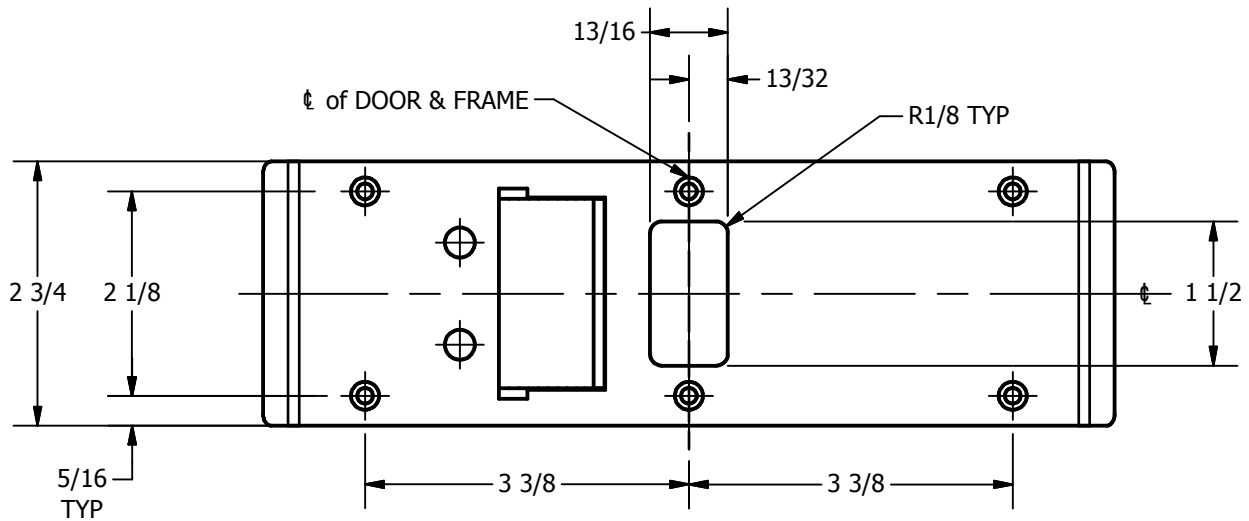

SP-CR945 CUSTOM 4590 TYPE DOUBLE LIPPED STRIKE AND RESCUE STOP

FOR 1-3/4" THICK CENTER HUNG DOOR, MORTISE LOCK, NO DEAD BOLT, 8-1/8" FRAME

**ABH DOOR STOP COVER DIMENSIONS
MAY NOT MATCH OTHER MANUFACTURERS**

REINFORCEMENT:

WHEN INSTALLING IN METAL FRAME, REINFORCEMENT IS **NEEDED** WITH THIS PRODUCT, CUSTOMER OR FRAME MANUFACTURER TO SUPPLY FRAME REINFORCEMENT WITH LATCH BOLT CLEARANCE

2-5/16
MIN. CLEARANCE
FOR DOOR STOP COVER
CENTERED

ORDER #: _____
 ORDER DATE: _____
 CUSTOMER: _____
 CUSTOMER PO#: _____
 MATERIAL: _____
 QUANTITY: _____

**CUT-OUT FOR
METAL JAMB**

NOTE:

1. HORIZONTAL CENTERLINE OF PLATE TO MATCH HORIZONTAL CENTERLINE OF CUTOUT.
2. SCREWS 8-32 X 3/8" UNDERCUT F.H.M.S.
3. R.H. DOOR SHOWN, L.H. OPPOSITE