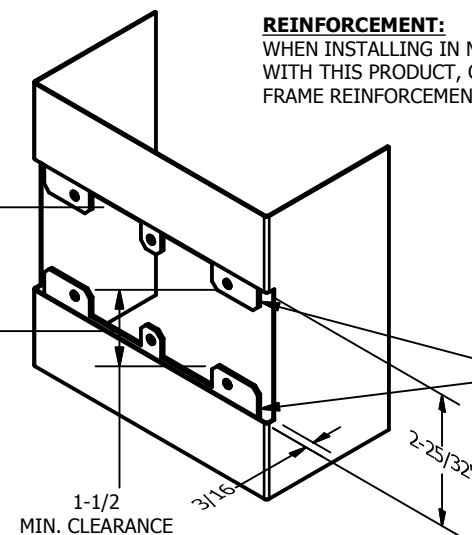

SP-CR945 CUSTOM 4590 TYPE DOUBLE LIPPED STRIKE AND RESCUE STOP

FOR 1-3/4" THICK CENTER HUNG DOOR, MORTISE LOCK, NO DEAD BOLT, 8-1/8" FRAME

**ABH DOOR STOP COVER DIMENSIONS
MAY NOT MATCH OTHER MANUFACTURERS**

REINFORCEMENT:

WHEN INSTALLING IN METAL FRAME, REINFORCEMENT IS **NEEDED** WITH THIS PRODUCT, CUSTOMER OR FRAME MANUFACTURER TO SUPPLY FRAME REINFORCEMENT WITH LATCH BOLT CLEARANCE

2-5/16
MIN. CLEARANCE
FOR DOOR STOP COVER
CENTERED

ORDER #: _____
 ORDER DATE: _____
 CUSTOMER: _____
 CUSTOMER PO#: _____
 MATERIAL: _____
 QUANTITY: _____

**CUT-OUT FOR
METAL JAMB**

NOTE:

1. HORIZONTAL CENTERLINE OF PLATE TO MATCH HORIZONTAL CENTERLINE OF CUTOUT.
2. SCREWS 8-32 X 3/8" UNDERCUT F.H.M.S.
3. R.H. DOOR SHOWN, L.H. OPPOSITE