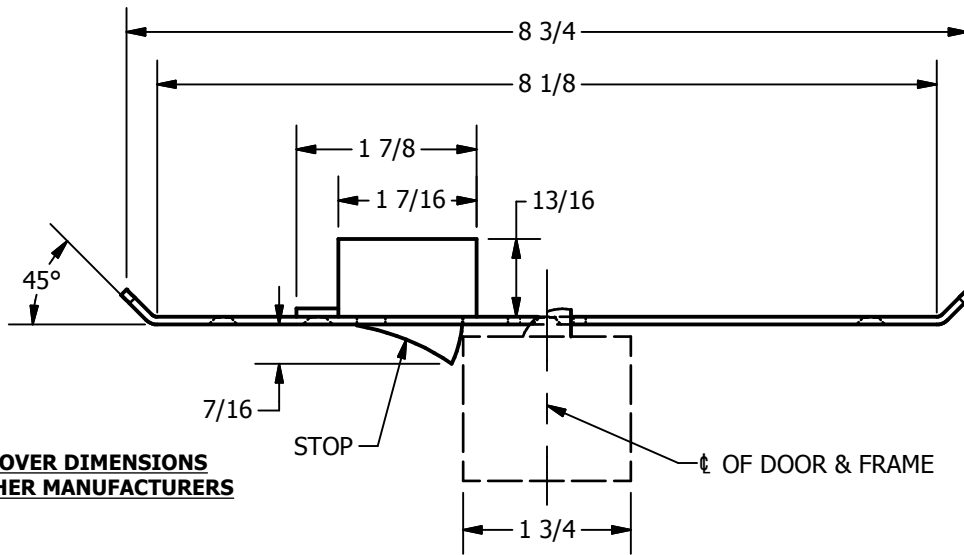

SP-CR945 CUSTOM 4590 TYPE DOUBLE LIPPED STRIKE AND RESCUE STOP

FOR 1-3/4" THICK CENTER HUNG DOOR, MORTISE LOCK, NO DEAD BOLT, 8-1/8" FRAME

**ABH DOOR STOP COVER DIMENSIONS
MAY NOT MATCH OTHER MANUFACTURERS**

REINFORCEMENT:

WHEN INSTALLING IN METAL FRAME, REINFORCEMENT IS **NEEDED** WITH THIS PRODUCT, CUSTOMER OR FRAME MANUFACTURER TO SUPPLY FRAME REINFORCEMENT WITH LATCH BOLT CLEARANCE

2-5/16
MIN. CLEARANCE
FOR DOOR STOP COVER
CENTERED

ORDER #: _____
 ORDER DATE: _____
 CUSTOMER: _____
 CUSTOMER PO#: _____
 MATERIAL: _____
 QUANTITY: _____

**CUT-OUT FOR
METAL JAMB**

NOTE:

1. HORIZONTAL CENTERLINE OF PLATE TO MATCH HORIZONTAL CENTERLINE OF CUTOUT.
2. SCREWS 8-32 X 3/8" UNDERCUT F.H.M.S.
3. R.H. DOOR SHOWN, L.H. OPPOSITE