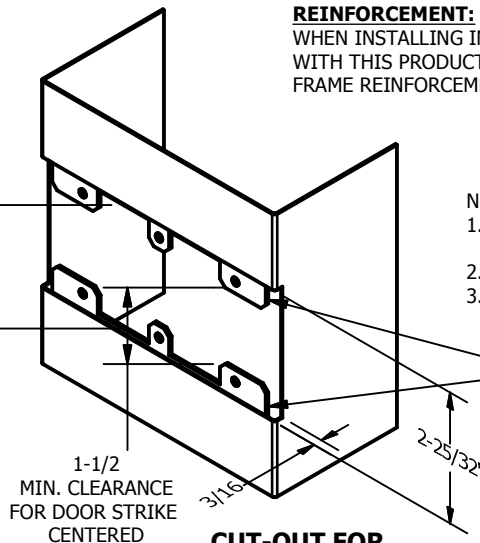

SP-CR949 CUSTOM 4590 TYPE DOUBLE LIPPED STRIKE AND RESCUE STOP

FOR 1-3/4" THICK CENTER HUNG DOOR, MORTISE LOCK, NO DEAD BOLT, 8-5/8" FRAME

**ABH DOOR STOP COVER DIMENSIONS
MAY NOT MATCH OTHER MANUFACTURERS**

REINFORCEMENT:

WHEN INSTALLING IN METAL FRAME, REINFORCEMENT IS **NEEDED** WITH THIS PRODUCT, CUSTOMER OR FRAME MANUFACTURER TO SUPPLY FRAME REINFORCEMENT WITH LATCH BOLT CLEARANCE

2-5/16
MIN. CLEARANCE
FOR DOOR STOP COVER
CENTERED

NOTE:

1. HORIZONTAL CENTERLINE OF PLATE TO MATCH HORIZONTAL CENTERLINE OF CUTOUT.
2. SCREWS 8-32 X 3/8" UNDERCUT F.H.M.S.
3. R.H. DOOR SHOWN, L.H. OPPOSITE

(2) REINFORCEMENT PLATES
SUPPLIED BY DOOR FRAME
MANUFACTURER