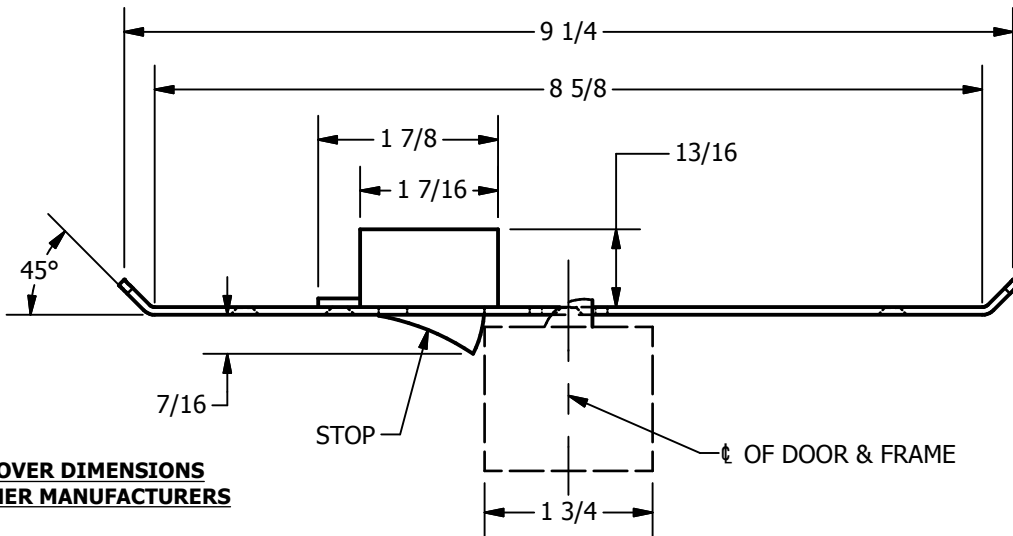

SP-CR949 CUSTOM 4590 TYPE DOUBLE LIPPED STRIKE AND RESCUE STOP

FOR 1-3/4" THICK CENTER HUNG DOOR, MORTISE LOCK, NO DEAD BOLT, 8-5/8" FRAME

**ABH DOOR STOP COVER DIMENSIONS
MAY NOT MATCH OTHER MANUFACTURERS**

REINFORCEMENT:

WHEN INSTALLING IN METAL FRAME, REINFORCEMENT IS **NEEDED** WITH THIS PRODUCT, CUSTOMER OR FRAME MANUFACTURER TO SUPPLY FRAME REINFORCEMENT WITH LATCH BOLT CLEARANCE

2-5/16
MIN. CLEARANCE
FOR DOOR STOP COVER
CENTERED

NOTE:

1. HORIZONTAL CENTERLINE OF PLATE TO MATCH HORIZONTAL CENTERLINE OF CUTOUT.
2. SCREWS 8-32 X 3/8" UNDERCUT F.H.M.S.
3. R.H. DOOR SHOWN, L.H. OPPOSITE

(2) REINFORCEMENT PLATES
SUPPLIED BY DOOR FRAME
MANUFACTURER