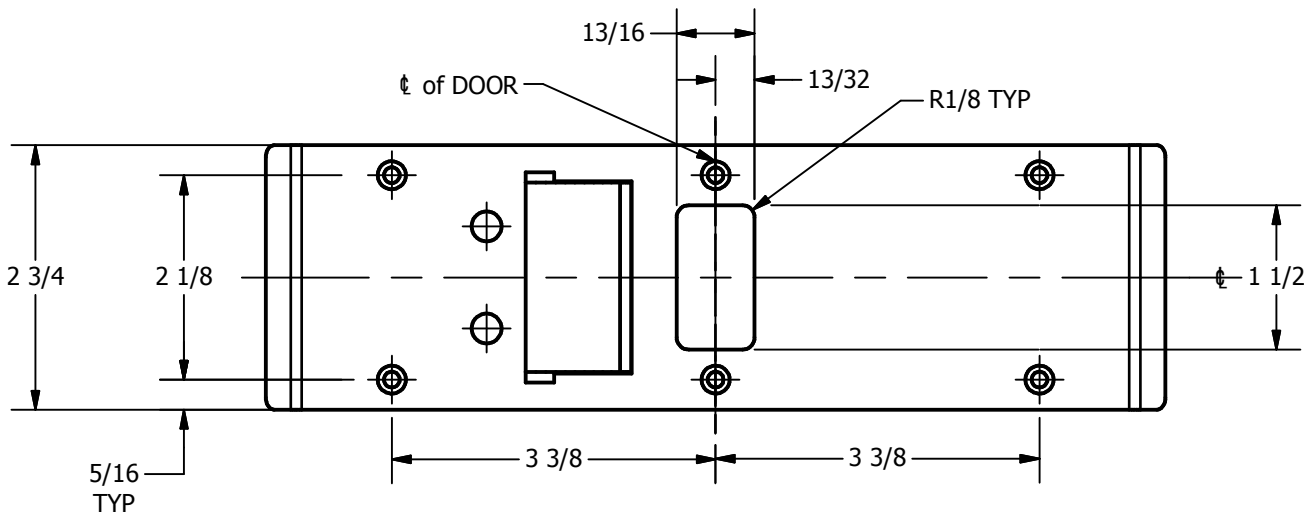

SP-CR949 CUSTOM 4590 TYPE DOUBLE LIPPED STRIKE AND RESCUE STOP

FOR 1-3/4" THICK CENTER HUNG DOOR, MORTISE LOCK, NO DEAD BOLT, 8-5/8" FRAME

**ABH DOOR STOP COVER DIMENSIONS
MAY NOT MATCH OTHER MANUFACTURERS**

REINFORCEMENT:

WHEN INSTALLING IN METAL FRAME, REINFORCEMENT IS **NEEDED** WITH THIS PRODUCT, CUSTOMER OR FRAME MANUFACTURER TO SUPPLY FRAME REINFORCEMENT WITH LATCH BOLT CLEARANCE

2-5/16
MIN. CLEARANCE
FOR DOOR STOP COVER
CENTERED

NOTE:

1. HORIZONTAL CENTERLINE OF PLATE TO MATCH HORIZONTAL CENTERLINE OF CUTOUT.
2. SCREWS 8-32 X 3/8" UNDERCUT F.H.M.S.
3. R.H. DOOR SHOWN, L.H. OPPOSITE

(2) REINFORCEMENT PLATES
SUPPLIED BY DOOR FRAME
MANUFACTURER