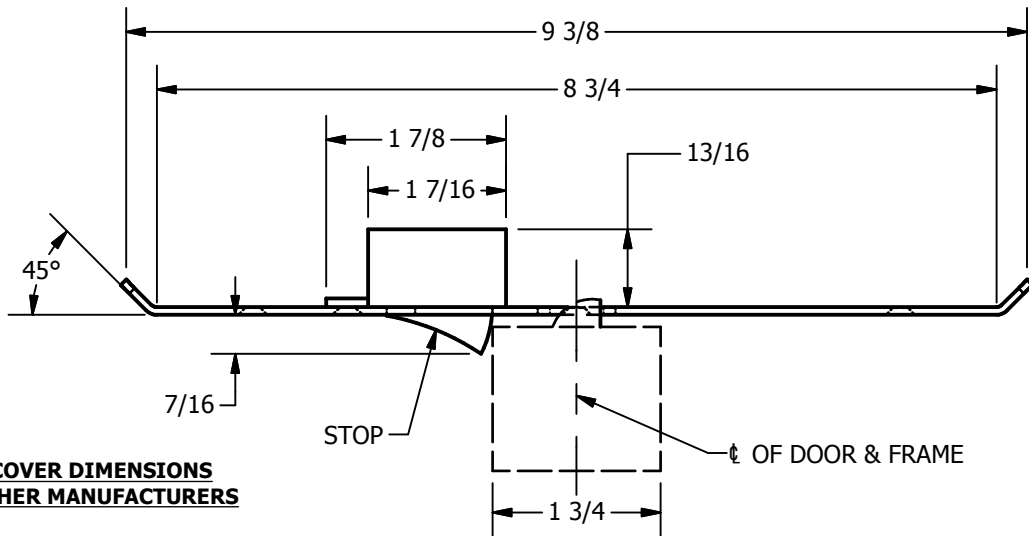

SP-CR950 CUSTOM 4590 TYPE DOUBLE LIPPED STRIKE AND RESCUE STOP

FOR 1-3/4" THICK CENTER HUNG DOOR, MORTISE LOCK, NO DEAD BOLT, 8-3/4" FRAME

**ABH DOOR STOP COVER DIMENSIONS
MAY NOT MATCH OTHER MANUFACTURERS**

REINFORCEMENT:

WHEN INSTALLING IN METAL FRAME, REINFORCEMENT IS **NEEDED** WITH THIS PRODUCT, CUSTOMER OR FRAME MANUFACTURER TO SUPPLY FRAME REINFORCEMENT WITH LATCH BOLT CLEARANCE

2-5/16
MIN. CLEARANCE
FOR DOOR STOP COVER
CENTERED

NOTE:

1. HORIZONTAL CENTERLINE OF PLATE TO MATCH HORIZONTAL CENTERLINE OF CUTOUT.
2. SCREWS 8-32 X 3/8" UNDERCUT F.H.M.S.
3. R.H. DOOR SHOWN, L.H. OPPOSITE

(2) REINFORCEMENT PLATES
SUPPLIED BY DOOR FRAME
MANUFACTURER