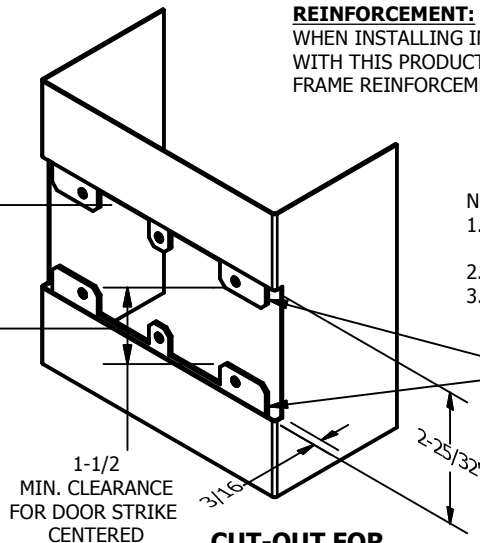

SP-CR950 CUSTOM 4590 TYPE DOUBLE LIPPED STRIKE AND RESCUE STOP

FOR 1-3/4" THICK CENTER HUNG DOOR, MORTISE LOCK, NO DEAD BOLT, 8-3/4" FRAME

**ABH DOOR STOP COVER DIMENSIONS
MAY NOT MATCH OTHER MANUFACTURERS**

REINFORCEMENT:

WHEN INSTALLING IN METAL FRAME, REINFORCEMENT IS **NEEDED** WITH THIS PRODUCT, CUSTOMER OR FRAME MANUFACTURER TO SUPPLY FRAME REINFORCEMENT WITH LATCH BOLT CLEARANCE

2-5/16
MIN. CLEARANCE
FOR DOOR STOP COVER
CENTERED

NOTE:

1. HORIZONTAL CENTERLINE OF PLATE TO MATCH HORIZONTAL CENTERLINE OF CUTOUT.
2. SCREWS 8-32 X 3/8" UNDERCUT F.H.M.S.
3. R.H. DOOR SHOWN, L.H. OPPOSITE

(2) REINFORCEMENT PLATES
SUPPLIED BY DOOR FRAME
MANUFACTURER