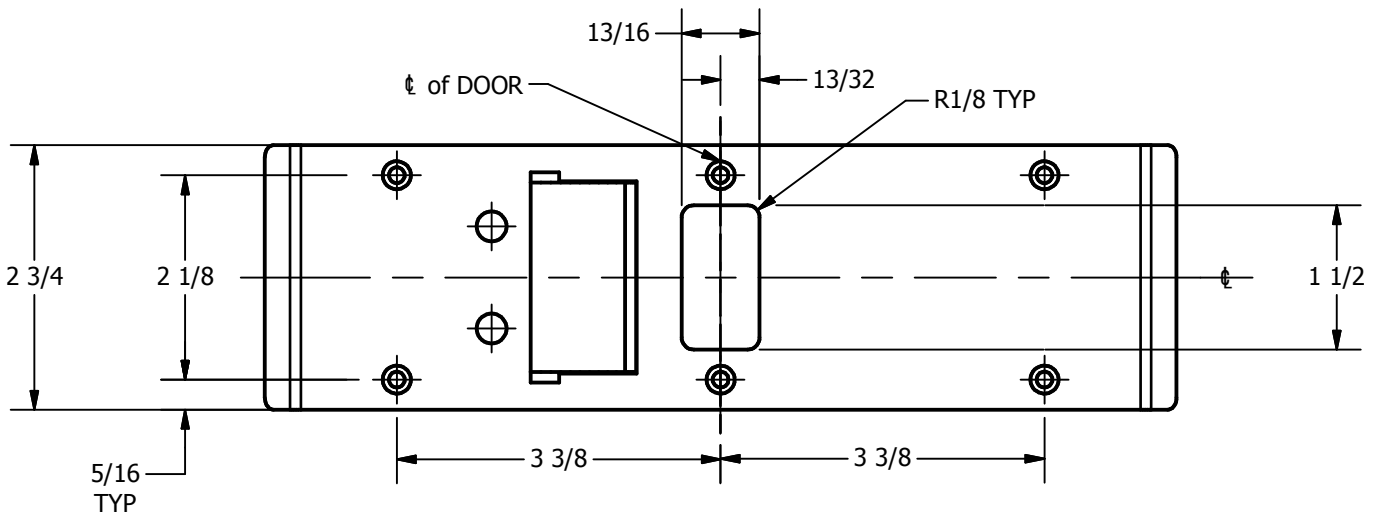

SP-CR950 CUSTOM 4590 TYPE DOUBLE LIPPED STRIKE AND RESCUE STOP

FOR 1-3/4" THICK CENTER HUNG DOOR, MORTISE LOCK, NO DEAD BOLT, 8-3/4" FRAME

**ABH DOOR STOP COVER DIMENSIONS
MAY NOT MATCH OTHER MANUFACTURERS**

REINFORCEMENT:

WHEN INSTALLING IN METAL FRAME, REINFORCEMENT IS **NEEDED** WITH THIS PRODUCT, CUSTOMER OR FRAME MANUFACTURER TO SUPPLY FRAME REINFORCEMENT WITH LATCH BOLT CLEARANCE

2-5/16
MIN. CLEARANCE
FOR DOOR STOP COVER
CENTERED

NOTE:

1. HORIZONTAL CENTERLINE OF PLATE TO MATCH HORIZONTAL CENTERLINE OF CUTOUT.
2. SCREWS 8-32 X 3/8" UNDERCUT F.H.M.S.
3. R.H. DOOR SHOWN, L.H. OPPOSITE

(2) REINFORCEMENT PLATES
SUPPLIED BY DOOR FRAME
MANUFACTURER