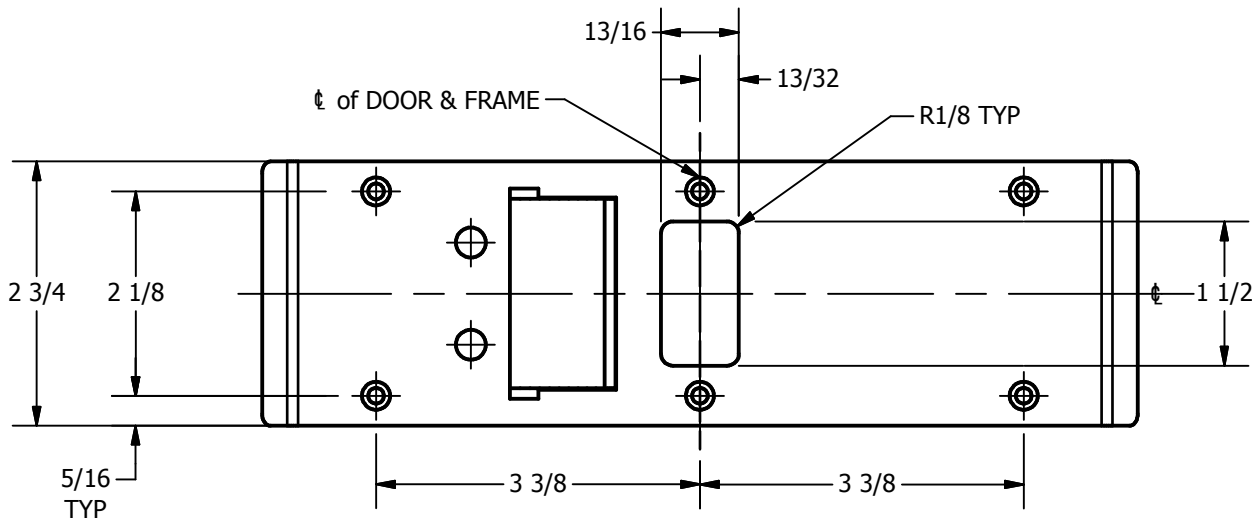

SP-CR947 CUSTOM 4590 TYPE DOUBLE LIPPED STRIKE AND RESCUE STOP

FOR 1-3/4" THICK CENTER HUNG DOOR, MORTISE LOCK, NO DEAD BOLT, 8-3/8" FRAME

**ABH DOOR STOP COVER DIMENSIONS
MAY NOT MATCH OTHER MANUFACTURERS**

REINFORCEMENT:

WHEN INSTALLING IN METAL FRAME, REINFORCEMENT IS **NEEDED** WITH THIS PRODUCT, CUSTOMER OR FRAME MANUFACTURER TO SUPPLY FRAME REINFORCEMENT WITH LATCH BOLT CLEARANCE

2-5/16
MIN. CLEARANCE
FOR DOOR STOP COVER
CENTERED

(2) REINFORCEMENT PLATES
SUPPLIED BY DOOR FRAME
MANUFACTURER

ORDER #: _____
 ORDER DATE: _____
 CUSTOMER: _____
 CUSTOMER PO#: _____
 MATERIAL: _____
 QUANTITY: _____

**CUT-OUT FOR
METAL JAMB**

NOTE:

1. HORIZONTAL CENTERLINE OF PLATE TO MATCH HORIZONTAL CENTERLINE OF CUTOUT.
2. SCREWS 8-32 X 3/8" UNDERCUT F.H.M.S.
3. R.H. DOOR SHOWN, L.H. OPPOSITE