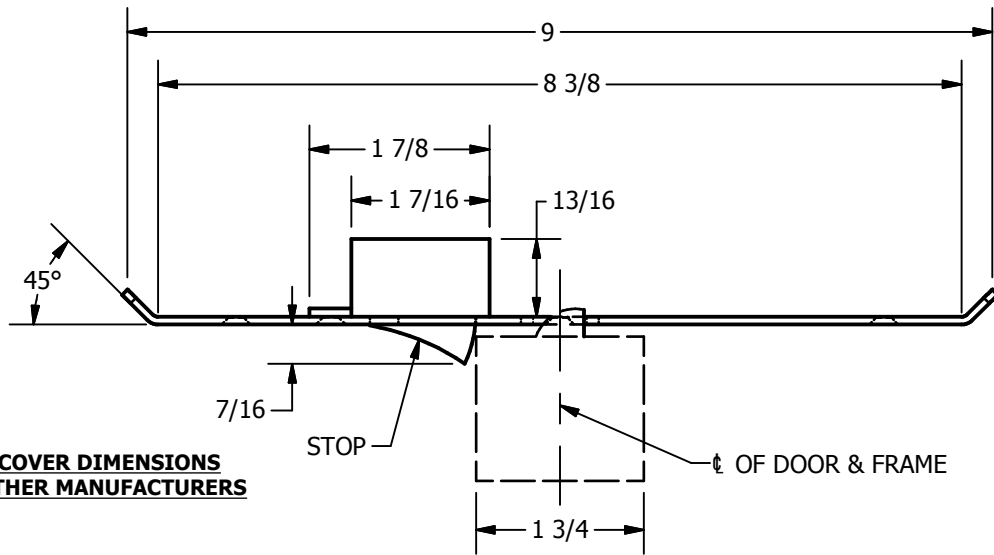

SP-CR947 CUSTOM 4590 TYPE DOUBLE LIPPED STRIKE AND RESCUE STOP

FOR 1-3/4" THICK CENTER HUNG DOOR, MORTISE LOCK, NO DEAD BOLT, 8-3/8" FRAME

**ABH DOOR STOP COVER DIMENSIONS
MAY NOT MATCH OTHER MANUFACTURERS**

REINFORCEMENT:

WHEN INSTALLING IN METAL FRAME, REINFORCEMENT IS **NEEDED** WITH THIS PRODUCT, CUSTOMER OR FRAME MANUFACTURER TO SUPPLY FRAME REINFORCEMENT WITH LATCH BOLT CLEARANCE

2-5/16
MIN. CLEARANCE
FOR DOOR STOP COVER
CENTERED

(2) REINFORCEMENT PLATES
SUPPLIED BY DOOR FRAME
MANUFACTURER

ORDER #: _____
 ORDER DATE: _____
 CUSTOMER: _____
 CUSTOMER PO#: _____
 MATERIAL: _____
 QUANTITY: _____

**CUT-OUT FOR
METAL JAMB**

NOTE:

1. HORIZONTAL CENTERLINE OF PLATE TO MATCH HORIZONTAL CENTERLINE OF CUTOUT.
2. SCREWS 8-32 X 3/8" UNDERCUT F.H.M.S.
3. R.H. DOOR SHOWN, L.H. OPPOSITE