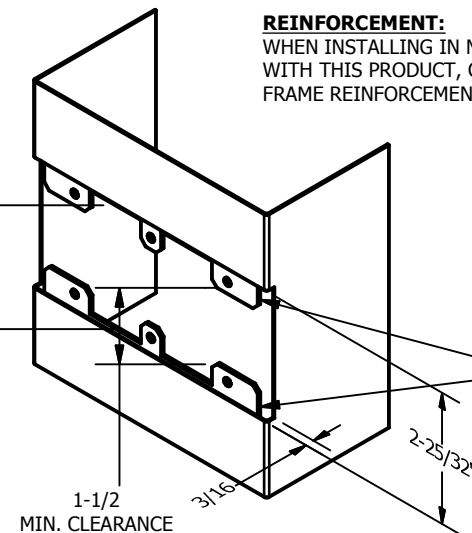

SP-CR947 CUSTOM 4590 TYPE DOUBLE LIPPED STRIKE AND RESCUE STOP

FOR 1-3/4" THICK CENTER HUNG DOOR, MORTISE LOCK, NO DEAD BOLT, 8-3/8" FRAME

**ABH DOOR STOP COVER DIMENSIONS
MAY NOT MATCH OTHER MANUFACTURERS**

REINFORCEMENT:

WHEN INSTALLING IN METAL FRAME, REINFORCEMENT IS **NEEDED** WITH THIS PRODUCT, CUSTOMER OR FRAME MANUFACTURER TO SUPPLY FRAME REINFORCEMENT WITH LATCH BOLT CLEARANCE

2-5/16
MIN. CLEARANCE
FOR DOOR STOP COVER
CENTERED

(2) REINFORCEMENT PLATES
SUPPLIED BY DOOR FRAME
MANUFACTURER

ORDER #: _____
 ORDER DATE: _____
 CUSTOMER: _____
 CUSTOMER PO#: _____
 MATERIAL: _____
 QUANTITY: _____

**CUT-OUT FOR
METAL JAMB**

NOTE:

1. HORIZONTAL CENTERLINE OF PLATE TO MATCH HORIZONTAL CENTERLINE OF CUTOUT.
2. SCREWS 8-32 X 3/8" UNDERCUT F.H.M.S.
3. R.H. DOOR SHOWN, L.H. OPPOSITE