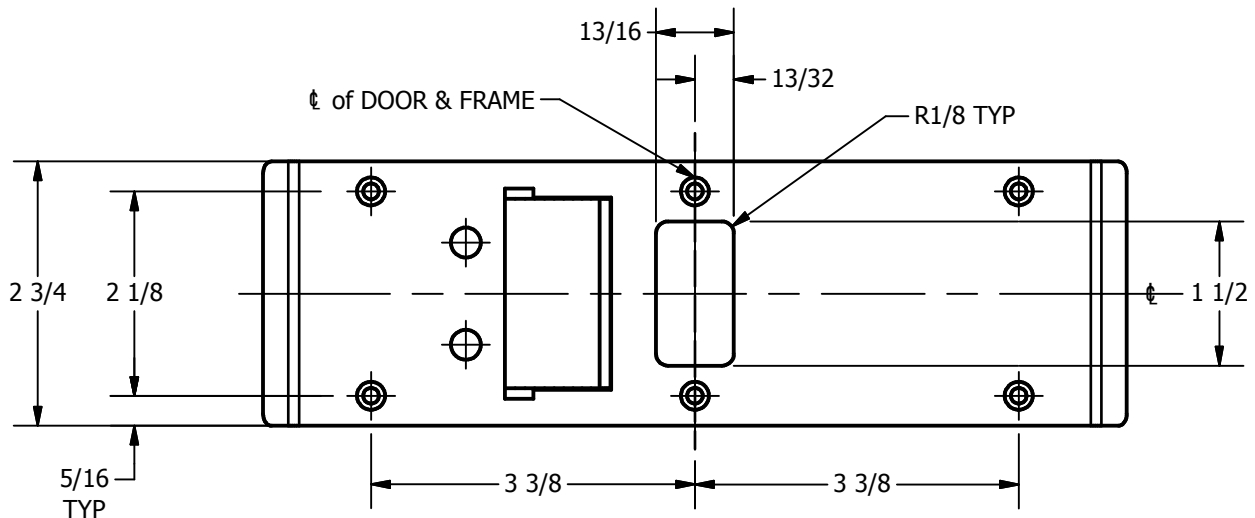

# SP-CR946 CUSTOM 4590 TYPE DOUBLE LIPPED STRIKE AND RESCUE STOP

FOR 1-3/4" THICK CENTER HUNG DOOR, MORTISE LOCK, NO DEAD BOLT, 8-1/4" FRAME

**ABH DOOR STOP COVER DIMENSIONS  
MAY NOT MATCH OTHER MANUFACTURERS**

### REINFORCEMENT:

WHEN INSTALLING IN METAL FRAME, REINFORCEMENT IS **NEEDED** WITH THIS PRODUCT, CUSTOMER OR FRAME MANUFACTURER TO SUPPLY FRAME REINFORCEMENT WITH LATCH BOLT CLEARANCE

2-5/16  
MIN. CLEARANCE  
FOR DOOR STOP COVER  
CENTERED

### NOTE:

1. HORIZONTAL CENTERLINE OF PLATE TO MATCH HORIZONTAL CENTERLINE OF CUTOUT.
2. SCREWS 8-32 X 3/8" UNDERCUT F.H.M.S.
3. R.H. DOOR SHOWN, L.H. OPPOSITE

ORDER #: \_\_\_\_\_  
 ORDER DATE: \_\_\_\_\_  
 CUSTOMER: \_\_\_\_\_  
 CUSTOMER PO#: \_\_\_\_\_  
 MATERIAL: \_\_\_\_\_  
 QUANTITY: \_\_\_\_\_