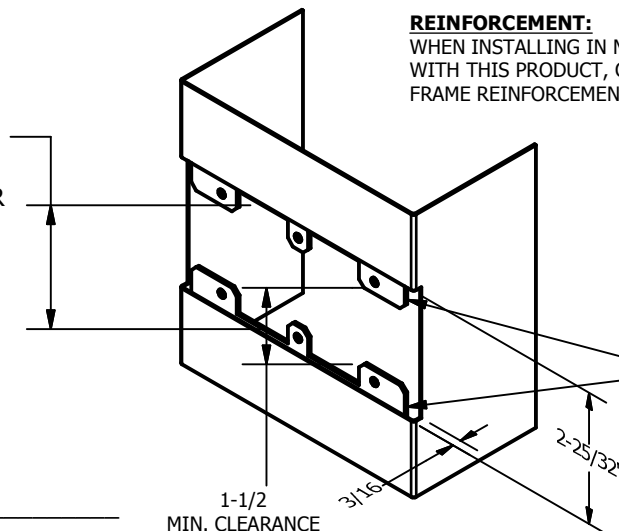

# SP-CR946 CUSTOM 4590 TYPE DOUBLE LIPPED STRIKE AND RESCUE STOP

FOR 1-3/4" THICK CENTER HUNG DOOR, MORTISE LOCK, NO DEAD BOLT, 8-1/4" FRAME

**ABH DOOR STOP COVER DIMENSIONS  
MAY NOT MATCH OTHER MANUFACTURERS**

### REINFORCEMENT:

WHEN INSTALLING IN METAL FRAME, REINFORCEMENT IS **NEEDED** WITH THIS PRODUCT, CUSTOMER OR FRAME MANUFACTURER TO SUPPLY FRAME REINFORCEMENT WITH LATCH BOLT CLEARANCE

2-5/16  
MIN. CLEARANCE  
FOR DOOR STOP COVER  
CENTERED

### NOTE:

1. HORIZONTAL CENTERLINE OF PLATE TO MATCH HORIZONTAL CENTERLINE OF CUTOUT.
2. SCREWS 8-32 X 3/8" UNDERCUT F.H.M.S.
3. R.H. DOOR SHOWN, L.H. OPPOSITE

ORDER #: \_\_\_\_\_  
 ORDER DATE: \_\_\_\_\_  
 CUSTOMER: \_\_\_\_\_  
 CUSTOMER PO#: \_\_\_\_\_  
 MATERIAL: \_\_\_\_\_  
 QUANTITY: \_\_\_\_\_