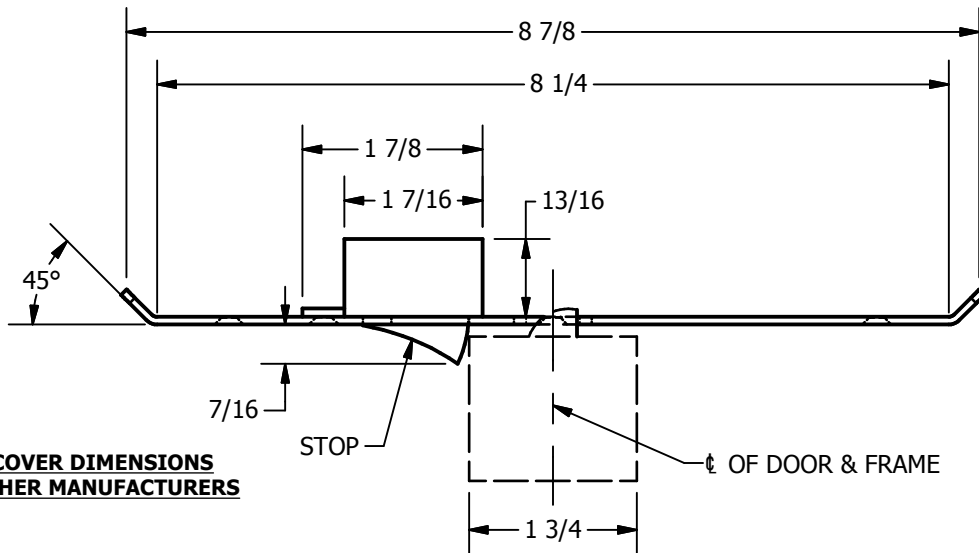

# SP-CR946 CUSTOM 4590 TYPE DOUBLE LIPPED STRIKE AND RESCUE STOP

FOR 1-3/4" THICK CENTER HUNG DOOR, MORTISE LOCK, NO DEAD BOLT, 8-1/4" FRAME

**ABH DOOR STOP COVER DIMENSIONS  
MAY NOT MATCH OTHER MANUFACTURERS**

### REINFORCEMENT:

WHEN INSTALLING IN METAL FRAME, REINFORCEMENT IS **NEEDED** WITH THIS PRODUCT, CUSTOMER OR FRAME MANUFACTURER TO SUPPLY FRAME REINFORCEMENT WITH LATCH BOLT CLEARANCE

2-5/16  
MIN. CLEARANCE  
FOR DOOR STOP COVER  
CENTERED

### NOTE:

1. HORIZONTAL CENTERLINE OF PLATE TO MATCH HORIZONTAL CENTERLINE OF CUTOUT.
2. SCREWS 8-32 X 3/8" UNDERCUT F.H.M.S.
3. R.H. DOOR SHOWN, L.H. OPPOSITE

ORDER #: \_\_\_\_\_  
 ORDER DATE: \_\_\_\_\_  
 CUSTOMER: \_\_\_\_\_  
 CUSTOMER PO#: \_\_\_\_\_  
 MATERIAL: \_\_\_\_\_  
 QUANTITY: \_\_\_\_\_