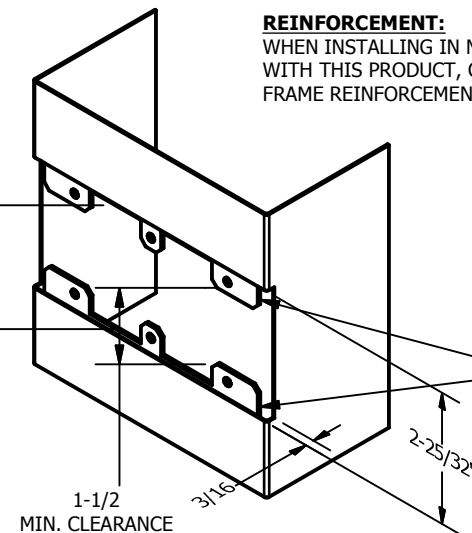

SP-CR943 CUSTOM 4590 TYPE DOUBLE LIPPED STRIKE AND RESCUE STOP

FOR 1-3/4" THICK CENTER HUNG DOOR, MORTISE LOCK, NO DEAD BOLT, 7-7/8" FRAME

**ABH DOOR STOP COVER DIMENSIONS
MAY NOT MATCH OTHER MANUFACTURERS**

REINFORCEMENT:

WHEN INSTALLING IN METAL FRAME, REINFORCEMENT IS **NEEDED** WITH THIS PRODUCT, CUSTOMER OR FRAME MANUFACTURER TO SUPPLY FRAME REINFORCEMENT WITH LATCH BOLT CLEARANCE

2-5/16
MIN. CLEARANCE
FOR DOOR STOP COVER
CENTERED

(2) REINFORCEMENT PLATES
SUPPLIED BY DOOR FRAME
MANUFACTURER

ORDER #: _____
 ORDER DATE: _____
 CUSTOMER: _____
 CUSTOMER PO#: _____
 MATERIAL: _____
 QUANTITY: _____

**CUT-OUT FOR
METAL JAMB**

NOTE:

1. HORIZONTAL CENTERLINE OF PLATE TO MATCH HORIZONTAL CENTERLINE OF CUTOUT.
2. SCREWS 8-32 X 3/8" UNDERCUT F.H.M.S.
3. R.H. DOOR SHOWN, L.H. OPPOSITE