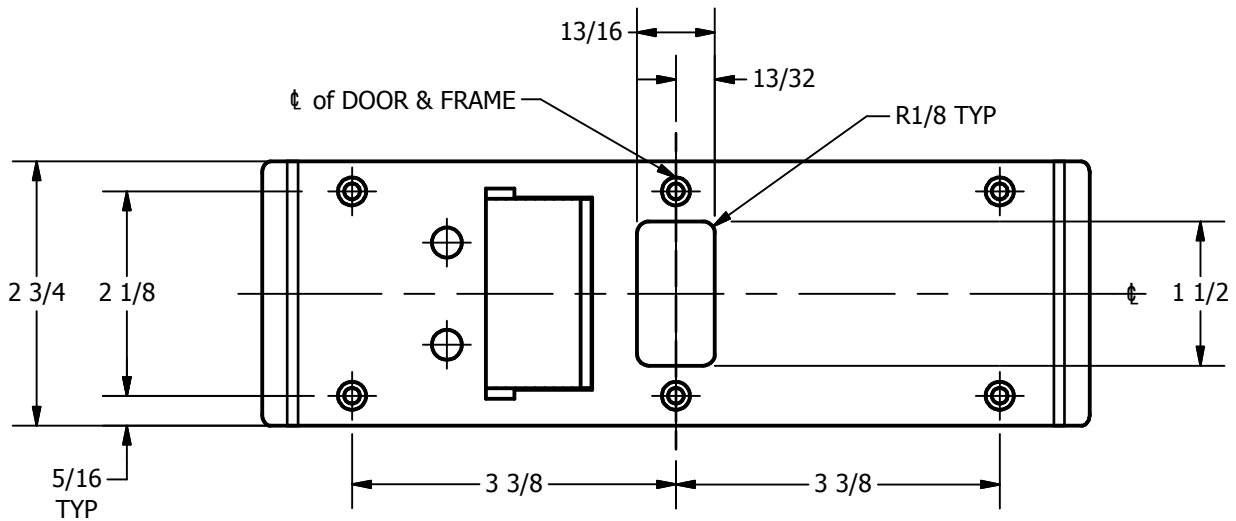

SP-CR943 CUSTOM 4590 TYPE DOUBLE LIPPED STRIKE AND RESCUE STOP

FOR 1-3/4" THICK CENTER HUNG DOOR, MORTISE LOCK, NO DEAD BOLT, 7-7/8" FRAME

**ABH DOOR STOP COVER DIMENSIONS
MAY NOT MATCH OTHER MANUFACTURERS**

REINFORCEMENT:

WHEN INSTALLING IN METAL FRAME, REINFORCEMENT IS **NEEDED** WITH THIS PRODUCT, CUSTOMER OR FRAME MANUFACTURER TO SUPPLY FRAME REINFORCEMENT WITH LATCH BOLT CLEARANCE

2-5/16
MIN. CLEARANCE
FOR DOOR STOP COVER
CENTERED

(2) REINFORCEMENT PLATES
SUPPLIED BY DOOR FRAME
MANUFACTURER

ORDER #: _____
 ORDER DATE: _____
 CUSTOMER: _____
 CUSTOMER PO#: _____
 MATERIAL: _____
 QUANTITY: _____

**CUT-OUT FOR
METAL JAMB**

NOTE:

1. HORIZONTAL CENTERLINE OF PLATE TO MATCH HORIZONTAL CENTERLINE OF CUTOUT.
2. SCREWS 8-32 X 3/8" UNDERCUT F.H.M.S.
3. R.H. DOOR SHOWN, L.H. OPPOSITE