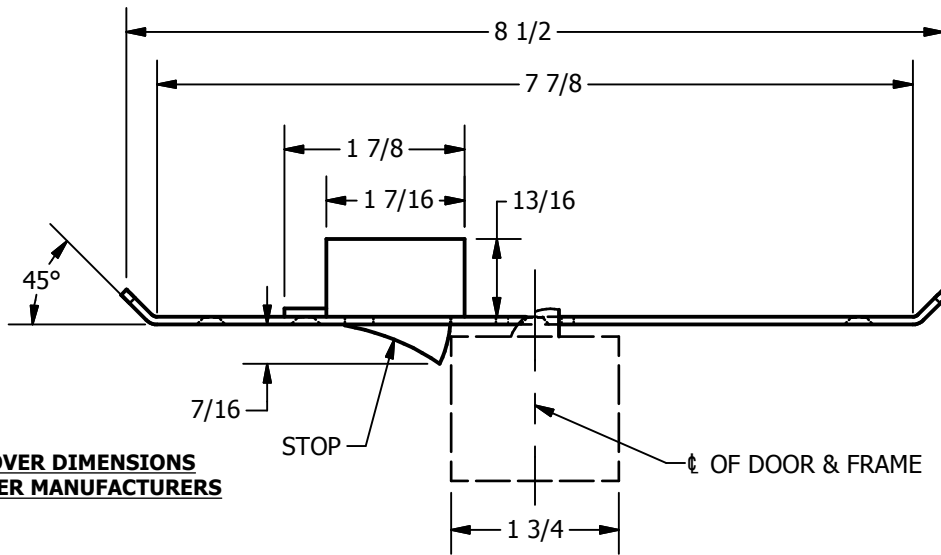

SP-CR943 CUSTOM 4590 TYPE DOUBLE LIPPED STRIKE AND RESCUE STOP

FOR 1-3/4" THICK CENTER HUNG DOOR, MORTISE LOCK, NO DEAD BOLT, 7-7/8" FRAME

**ABH DOOR STOP COVER DIMENSIONS
MAY NOT MATCH OTHER MANUFACTURERS**

REINFORCEMENT:

WHEN INSTALLING IN METAL FRAME, REINFORCEMENT IS **NEEDED** WITH THIS PRODUCT, CUSTOMER OR FRAME MANUFACTURER TO SUPPLY FRAME REINFORCEMENT WITH LATCH BOLT CLEARANCE

2-5/16
MIN. CLEARANCE
FOR DOOR STOP COVER
CENTERED

(2) REINFORCEMENT PLATES
SUPPLIED BY DOOR FRAME
MANUFACTURER

ORDER #: _____
 ORDER DATE: _____
 CUSTOMER: _____
 CUSTOMER PO#: _____
 MATERIAL: _____
 QUANTITY: _____

**CUT-OUT FOR
METAL JAMB**

NOTE:

1. HORIZONTAL CENTERLINE OF PLATE TO MATCH HORIZONTAL CENTERLINE OF CUTOUT.
2. SCREWS 8-32 X 3/8" UNDERCUT F.H.M.S.
3. R.H. DOOR SHOWN, L.H. OPPOSITE