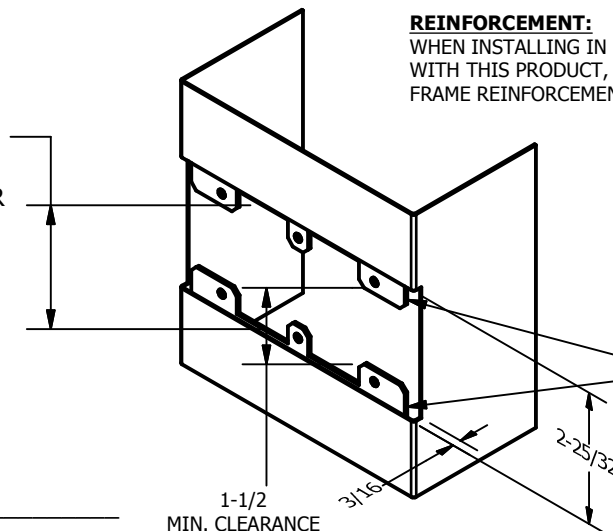

# SP-CR944 CUSTOM 4590 TYPE DOUBLE LIPPED STRIKE AND RESCUE STOP

FOR 1-3/4" THICK CENTER HUNG DOOR, MORTISE LOCK, NO DEAD BOLT, 8" FRAME

**ABH DOOR STOP COVER DIMENSIONS  
MAY NOT MATCH OTHER MANUFACTURERS**

**REINFORCEMENT:**

WHEN INSTALLING IN METAL FRAME, REINFORCEMENT IS **NEEDED** WITH THIS PRODUCT, CUSTOMER OR FRAME MANUFACTURER TO SUPPLY FRAME REINFORCEMENT WITH LATCH BOLT CLEARANCE

2-5/16  
MIN. CLEARANCE  
FOR DOOR STOP COVER  
CENTERED

ORDER #: \_\_\_\_\_  
 ORDER DATE: \_\_\_\_\_  
 CUSTOMER: \_\_\_\_\_  
 CUSTOMER PO#: \_\_\_\_\_  
 MATERIAL: \_\_\_\_\_  
 QUANTITY: \_\_\_\_\_

**CUT-OUT FOR  
METAL JAMB**

**NOTE:**

1. HORIZONTAL CENTERLINE OF PLATE TO MATCH HORIZONTAL CENTERLINE OF CUTOUT.
2. SCREWS 8-32 X 3/8" UNDERCUT F.H.M.S.
3. R.H. DOOR SHOWN, L.H. OPPOSITE