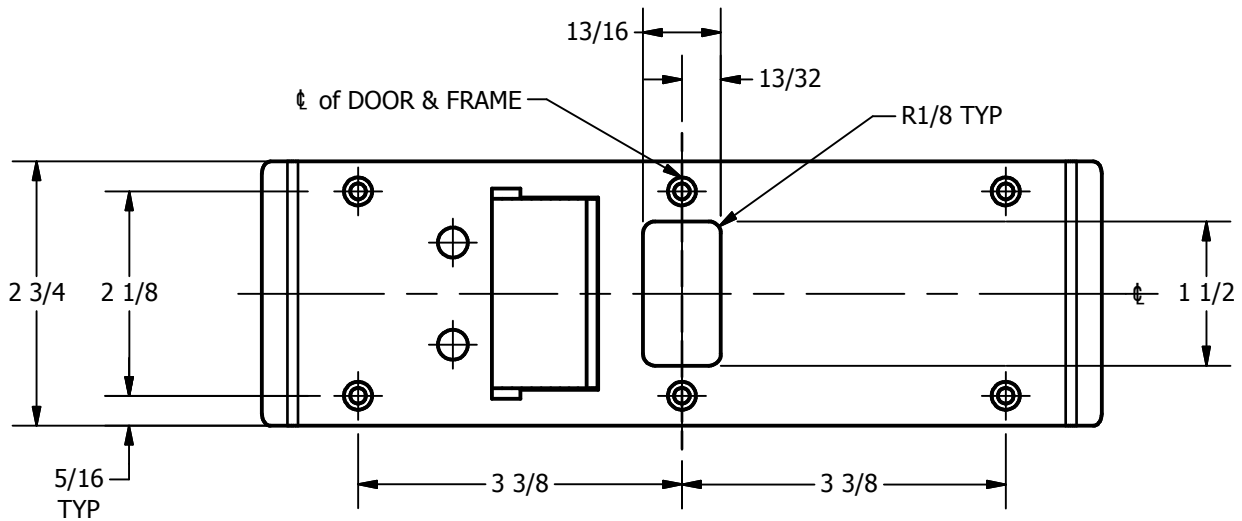

# SP-CR944 CUSTOM 4590 TYPE DOUBLE LIPPED STRIKE AND RESCUE STOP

FOR 1-3/4" THICK CENTER HUNG DOOR, MORTISE LOCK, NO DEAD BOLT, 8" FRAME

**ABH DOOR STOP COVER DIMENSIONS  
MAY NOT MATCH OTHER MANUFACTURERS**

**REINFORCEMENT:**

WHEN INSTALLING IN METAL FRAME, REINFORCEMENT IS **NEEDED** WITH THIS PRODUCT, CUSTOMER OR FRAME MANUFACTURER TO SUPPLY FRAME REINFORCEMENT WITH LATCH BOLT CLEARANCE

2-5/16  
MIN. CLEARANCE  
FOR DOOR STOP COVER  
CENTERED

ORDER #: \_\_\_\_\_  
 ORDER DATE: \_\_\_\_\_  
 CUSTOMER: \_\_\_\_\_  
 CUSTOMER PO#: \_\_\_\_\_  
 MATERIAL: \_\_\_\_\_  
 QUANTITY: \_\_\_\_\_

**CUT-OUT FOR  
METAL JAMB**

**NOTE:**

1. HORIZONTAL CENTERLINE OF PLATE TO MATCH HORIZONTAL CENTERLINE OF CUTOUT.
2. SCREWS 8-32 X 3/8" UNDERCUT F.H.M.S.
3. R.H. DOOR SHOWN, L.H. OPPOSITE