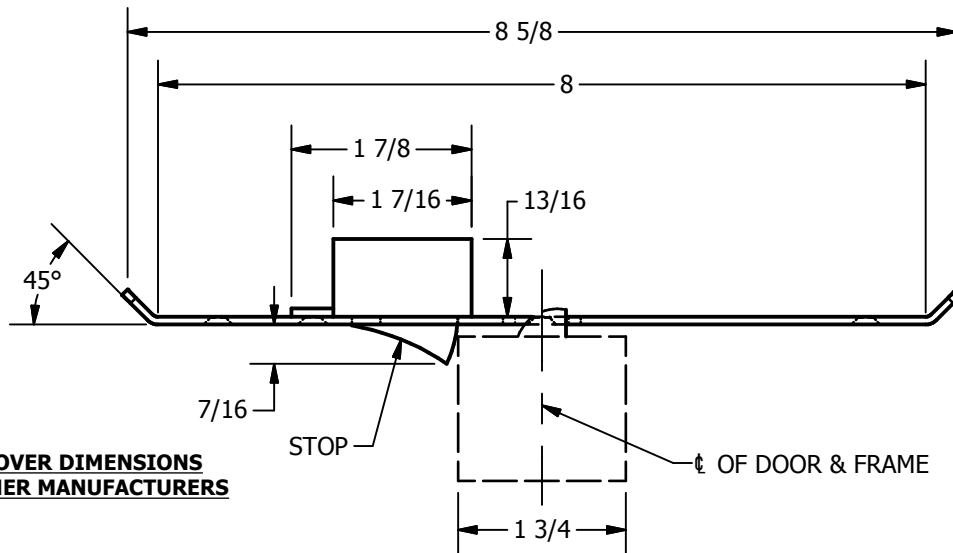

# SP-CR944 CUSTOM 4590 TYPE DOUBLE LIPPED STRIKE AND RESCUE STOP

FOR 1-3/4" THICK CENTER HUNG DOOR, MORTISE LOCK, NO DEAD BOLT, 8" FRAME

**ABH DOOR STOP COVER DIMENSIONS  
MAY NOT MATCH OTHER MANUFACTURERS**

**REINFORCEMENT:**

WHEN INSTALLING IN METAL FRAME, REINFORCEMENT IS **NEEDED** WITH THIS PRODUCT, CUSTOMER OR FRAME MANUFACTURER TO SUPPLY FRAME REINFORCEMENT WITH LATCH BOLT CLEARANCE

2-5/16  
MIN. CLEARANCE  
FOR DOOR STOP COVER  
CENTERED

ORDER #: \_\_\_\_\_  
 ORDER DATE: \_\_\_\_\_  
 CUSTOMER: \_\_\_\_\_  
 CUSTOMER PO#: \_\_\_\_\_  
 MATERIAL: \_\_\_\_\_  
 QUANTITY: \_\_\_\_\_

**CUT-OUT FOR  
METAL JAMB**

**NOTE:**

1. HORIZONTAL CENTERLINE OF PLATE TO MATCH HORIZONTAL CENTERLINE OF CUTOUT.
2. SCREWS 8-32 X 3/8" UNDERCUT F.H.M.S.
3. R.H. DOOR SHOWN, L.H. OPPOSITE