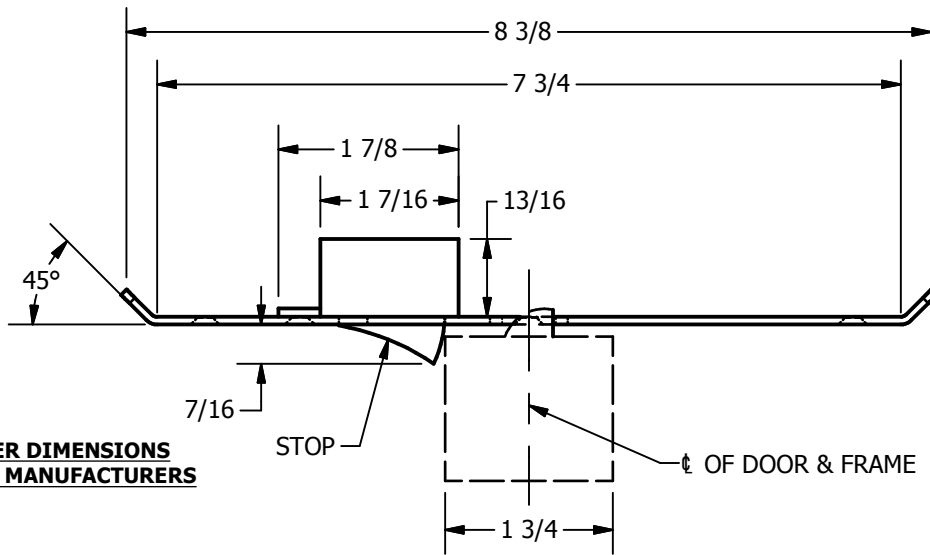

SP-CR942 CUSTOM 4590 TYPE DOUBLE LIPPED STRIKE AND RESCUE STOP

FOR 1-3/4" THICK CENTER HUNG DOOR, MORTISE LOCK, NO DEAD BOLT, 7-3/4" FRAME

**ABH DOOR STOP COVER DIMENSIONS
MAY NOT MATCH OTHER MANUFACTURERS**

REINFORCEMENT:

WHEN INSTALLING IN METAL FRAME, REINFORCEMENT IS **NEEDED** WITH THIS PRODUCT, CUSTOMER OR FRAME MANUFACTURER TO SUPPLY FRAME REINFORCEMENT WITH LATCH BOLT CLEARANCE

2-5/16
MIN. CLEARANCE
FOR DOOR STOP COVER
CENTERED

(2) REINFORCEMENT PLATES
SUPPLIED BY DOOR FRAME
MANUFACTURER

ORDER #: _____
 ORDER DATE: _____
 CUSTOMER: _____
 CUSTOMER PO#: _____
 MATERIAL: _____
 QUANTITY: _____

**CUT-OUT FOR
METAL JAMB**

NOTE:

1. HORIZONTAL CENTERLINE OF PLATE TO MATCH HORIZONTAL CENTERLINE OF CUTOUT.
2. SCREWS 8-32 X 3/8" UNDERCUT F.H.M.S.
3. R.H. DOOR SHOWN, L.H. OPPOSITE