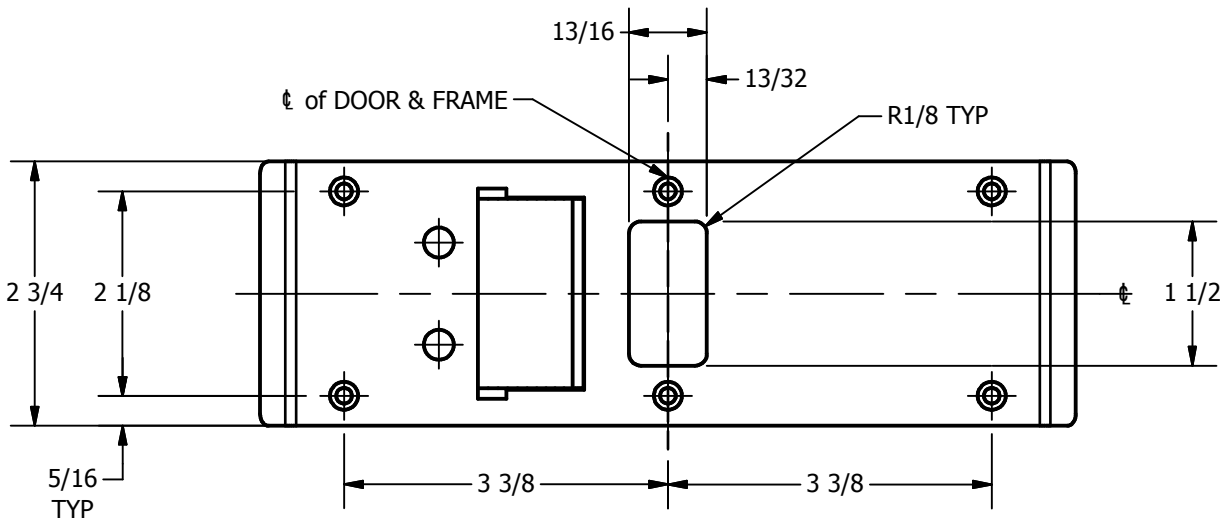

SP-CR942 CUSTOM 4590 TYPE DOUBLE LIPPED STRIKE AND RESCUE STOP

FOR 1-3/4" THICK CENTER HUNG DOOR, MORTISE LOCK, NO DEAD BOLT, 7-3/4" FRAME

**ABH DOOR STOP COVER DIMENSIONS
MAY NOT MATCH OTHER MANUFACTURERS**

REINFORCEMENT:

WHEN INSTALLING IN METAL FRAME, REINFORCEMENT IS **NEEDED** WITH THIS PRODUCT, CUSTOMER OR FRAME MANUFACTURER TO SUPPLY FRAME REINFORCEMENT WITH LATCH BOLT CLEARANCE

2-5/16
MIN. CLEARANCE
FOR DOOR STOP COVER
CENTERED

(2) REINFORCEMENT PLATES
SUPPLIED BY DOOR FRAME
MANUFACTURER

ORDER #: _____
 ORDER DATE: _____
 CUSTOMER: _____
 CUSTOMER PO#: _____
 MATERIAL: _____
 QUANTITY: _____

**CUT-OUT FOR
METAL JAMB**

NOTE:

1. HORIZONTAL CENTERLINE OF PLATE TO MATCH HORIZONTAL CENTERLINE OF CUTOUT.
2. SCREWS 8-32 X 3/8" UNDERCUT F.H.M.S.
3. R.H. DOOR SHOWN, L.H. OPPOSITE