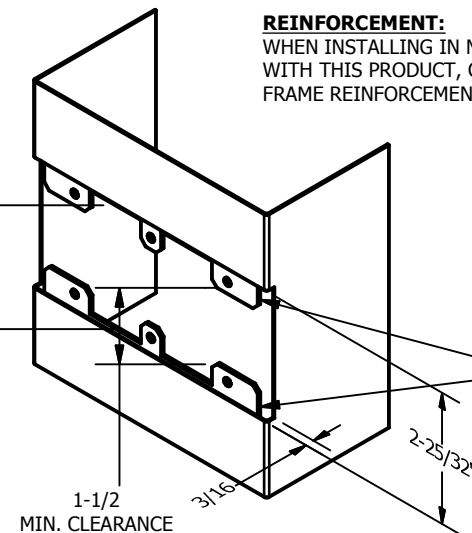

SP-CR942 CUSTOM 4590 TYPE DOUBLE LIPPED STRIKE AND RESCUE STOP

FOR 1-3/4" THICK CENTER HUNG DOOR, MORTISE LOCK, NO DEAD BOLT, 7-3/4" FRAME

**ABH DOOR STOP COVER DIMENSIONS
MAY NOT MATCH OTHER MANUFACTURERS**

REINFORCEMENT:

WHEN INSTALLING IN METAL FRAME, REINFORCEMENT IS **NEEDED** WITH THIS PRODUCT, CUSTOMER OR FRAME MANUFACTURER TO SUPPLY FRAME REINFORCEMENT WITH LATCH BOLT CLEARANCE

2-5/16
MIN. CLEARANCE
FOR DOOR STOP COVER
CENTERED

(2) REINFORCEMENT PLATES
SUPPLIED BY DOOR FRAME
MANUFACTURER

ORDER #: _____
 ORDER DATE: _____
 CUSTOMER: _____
 CUSTOMER PO#: _____
 MATERIAL: _____
 QUANTITY: _____

**CUT-OUT FOR
METAL JAMB**

NOTE:

1. HORIZONTAL CENTERLINE OF PLATE TO MATCH HORIZONTAL CENTERLINE OF CUTOUT.
2. SCREWS 8-32 X 3/8" UNDERCUT F.H.M.S.
3. R.H. DOOR SHOWN, L.H. OPPOSITE