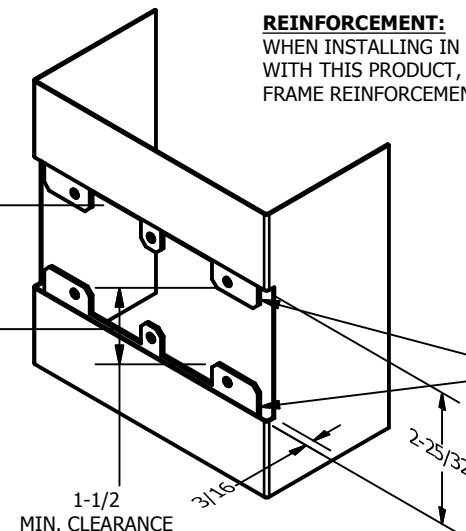

# SP-CR940 CUSTOM 4590 TYPE DOUBLE LIPPED STRIKE AND RESCUE STOP

FOR 1-3/4" THICK CENTER HUNG DOOR, MORTISE LOCK, NO DEAD BOLT, 7-1/2" FRAME

**ABH DOOR STOP COVER DIMENSIONS  
MAY NOT MATCH OTHER MANUFACTURERS**

**REINFORCEMENT:**

WHEN INSTALLING IN METAL FRAME, REINFORCEMENT IS **NEEDED** WITH THIS PRODUCT, CUSTOMER OR FRAME MANUFACTURER TO SUPPLY FRAME REINFORCEMENT WITH LATCH BOLT CLEARANCE

2-5/16  
MIN. CLEARANCE  
FOR DOOR STOP COVER  
CENTERED

**CUT-OUT FOR  
METAL JAMB**

**NOTE:**

1. HORIZONTAL CENTERLINE OF PLATE TO MATCH HORIZONTAL CENTERLINE OF CUTOUT.
2. SCREWS 8-32 X 3/8" UNDERCUT F.H.M.S.
3. R.H. DOOR SHOWN, L.H. OPPOSITE

**Architectural Builders Hardware Mfg., Inc.**