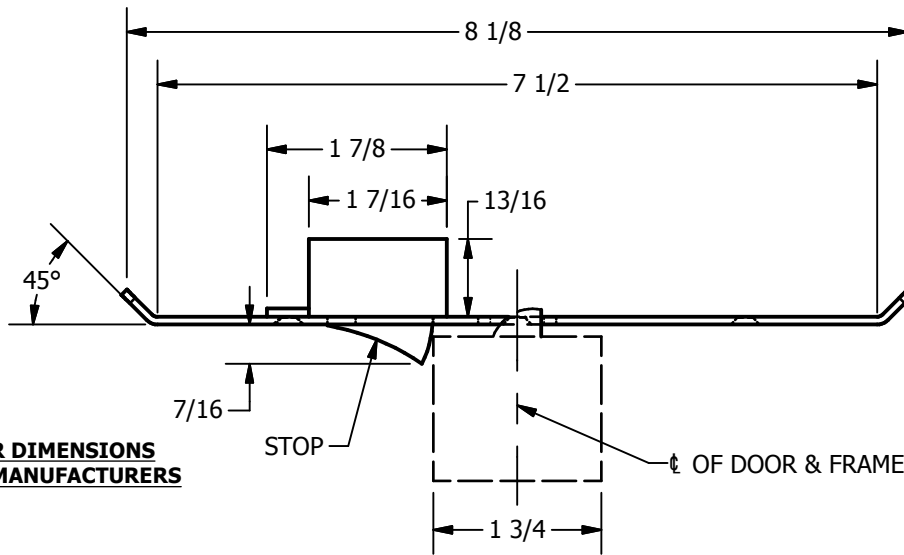

# SP-CR940 CUSTOM 4590 TYPE DOUBLE LIPPED STRIKE AND RESCUE STOP

FOR 1-3/4" THICK CENTER HUNG DOOR, MORTISE LOCK, NO DEAD BOLT, 7-1/2" FRAME

**ABH DOOR STOP COVER DIMENSIONS  
MAY NOT MATCH OTHER MANUFACTURERS**

**REINFORCEMENT:**

WHEN INSTALLING IN METAL FRAME, REINFORCEMENT IS **NEEDED** WITH THIS PRODUCT, CUSTOMER OR FRAME MANUFACTURER TO SUPPLY FRAME REINFORCEMENT WITH LATCH BOLT CLEARANCE

2-5/16  
MIN. CLEARANCE  
FOR DOOR STOP COVER  
CENTERED

**CUT-OUT FOR  
METAL JAMB**

**NOTE:**

1. HORIZONTAL CENTERLINE OF PLATE TO MATCH HORIZONTAL CENTERLINE OF CUTOUT.
2. SCREWS 8-32 X 3/8" UNDERCUT F.H.M.S.
3. R.H. DOOR SHOWN, L.H. OPPOSITE

**Architectural Builders Hardware Mfg., Inc.**