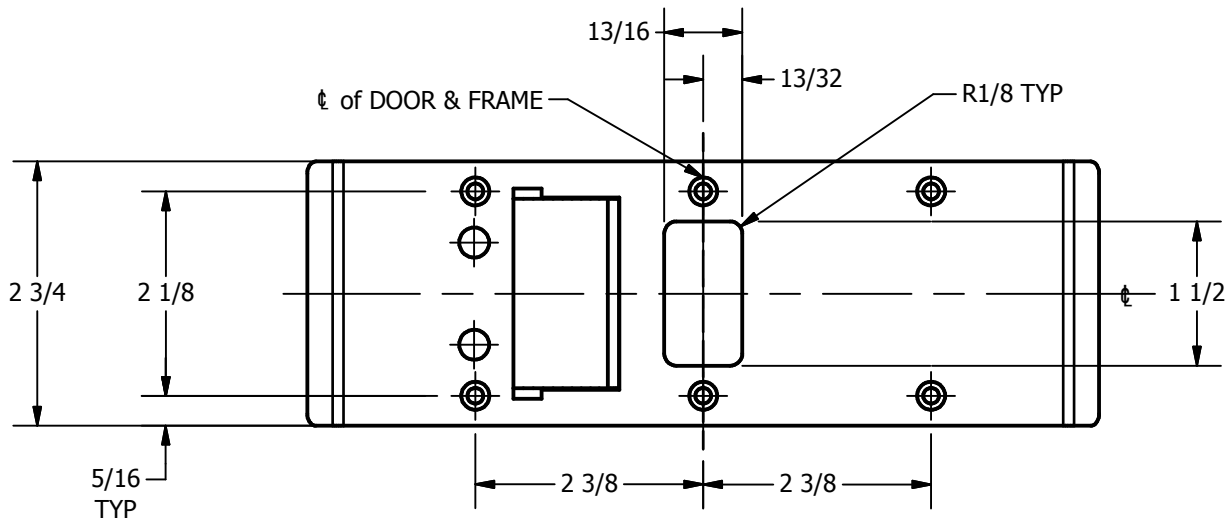

# SP-CR940 CUSTOM 4590 TYPE DOUBLE LIPPED STRIKE AND RESCUE STOP

FOR 1-3/4" THICK CENTER HUNG DOOR, MORTISE LOCK, NO DEAD BOLT, 7-1/2" FRAME

**ABH DOOR STOP COVER DIMENSIONS  
MAY NOT MATCH OTHER MANUFACTURERS**

**REINFORCEMENT:**

WHEN INSTALLING IN METAL FRAME, REINFORCEMENT IS **NEEDED** WITH THIS PRODUCT, CUSTOMER OR FRAME MANUFACTURER TO SUPPLY FRAME REINFORCEMENT WITH LATCH BOLT CLEARANCE

2-5/16  
MIN. CLEARANCE  
FOR DOOR STOP COVER  
CENTERED

**CUT-OUT FOR  
METAL JAMB**

**NOTE:**

1. HORIZONTAL CENTERLINE OF PLATE TO MATCH HORIZONTAL CENTERLINE OF CUTOUT.
2. SCREWS 8-32 X 3/8" UNDERCUT F.H.M.S.
3. R.H. DOOR SHOWN, L.H. OPPOSITE

**Architectural Builders Hardware Mfg., Inc.**