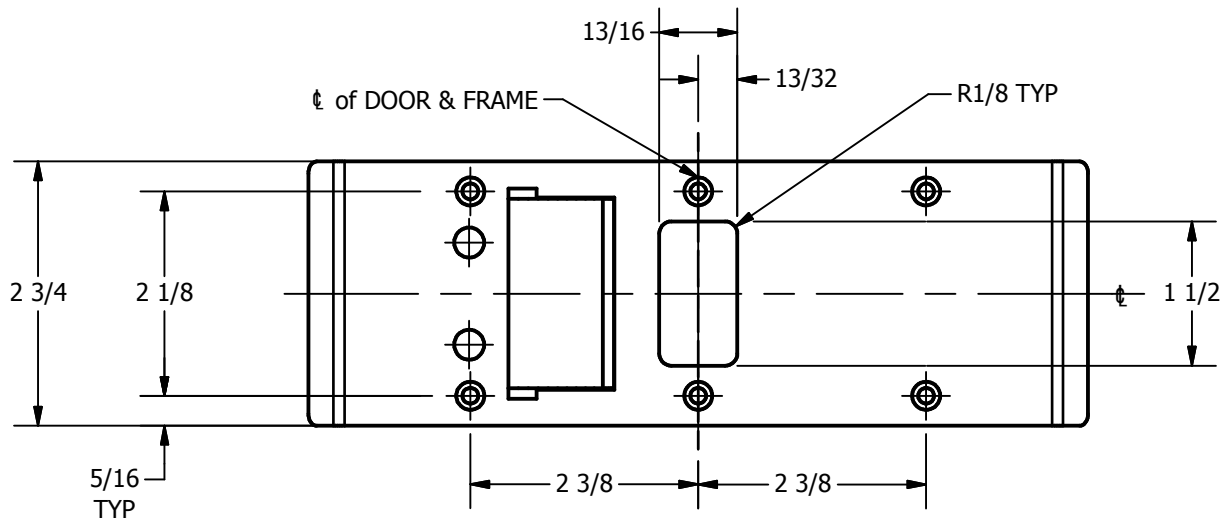

SP-CR939 CUSTOM 4590 TYPE DOUBLE LIPPED STRIKE AND RESCUE STOP

FOR 1-3/4" THICK CENTER HUNG DOOR, MORTISE LOCK, NO DEAD BOLT, 7-3/8" FRAME

**ABH DOOR STOP COVER DIMENSIONS
MAY NOT MATCH OTHER MANUFACTURERS**

REINFORCEMENT:
WHEN INSTALLING IN METAL FRAME, REINFORCEMENT IS **NEEDED**
WITH THIS PRODUCT, CUSTOMER OR FRAME MANUFACTURER TO SUPPLY
FRAME REINFORCEMENT WITH LATCH BOLT CLEARANCE

2-5/16
MIN. CLEARANCE
FOR DOOR STOP COVER
CENTERED

ORDER #: _____
 ORDER DATE: _____
 CUSTOMER: _____
 CUSTOMER PO#: _____
 MATERIAL: _____
 QUANTITY: _____

**CUT-OUT FOR
METAL JAMB**

NOTE:
 1. HORIZONTAL CENTERLINE OF PLATE TO MATCH HORIZONTAL CENTERLINE OF CUTOUT.
 2. SCREWS 8-32 X 3/8" UNDERCUT F.H.M.S.
 3. R.H. DOOR SHOWN, L.H. OPPOSITE