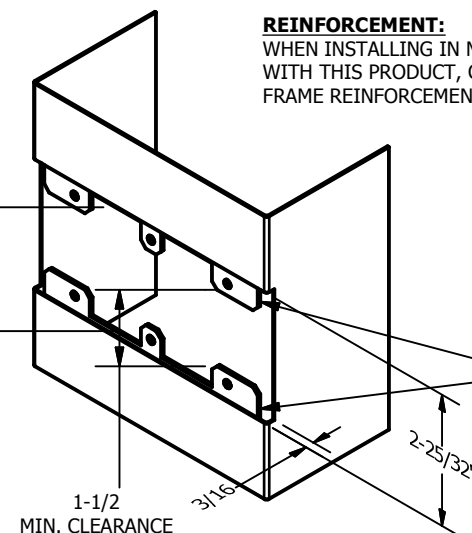

SP-CR939 CUSTOM 4590 TYPE DOUBLE LIPPED STRIKE AND RESCUE STOP

FOR 1-3/4" THICK CENTER HUNG DOOR, MORTISE LOCK, NO DEAD BOLT, 7-3/8" FRAME

**ABH DOOR STOP COVER DIMENSIONS
MAY NOT MATCH OTHER MANUFACTURERS**

REINFORCEMENT:
WHEN INSTALLING IN METAL FRAME, REINFORCEMENT IS **NEEDED**
WITH THIS PRODUCT, CUSTOMER OR FRAME MANUFACTURER TO SUPPLY
FRAME REINFORCEMENT WITH LATCH BOLT CLEARANCE

2-5/16
MIN. CLEARANCE
FOR DOOR STOP COVER
CENTERED

ORDER #: _____
 ORDER DATE: _____
 CUSTOMER: _____
 CUSTOMER PO#: _____
 MATERIAL: _____
 QUANTITY: _____

**CUT-OUT FOR
METAL JAMB**

NOTE:
 1. HORIZONTAL CENTERLINE OF PLATE TO MATCH HORIZONTAL CENTERLINE OF CUTOUT.
 2. SCREWS 8-32 X 3/8" UNDERCUT F.H.M.S.
 3. R.H. DOOR SHOWN, L.H. OPPOSITE