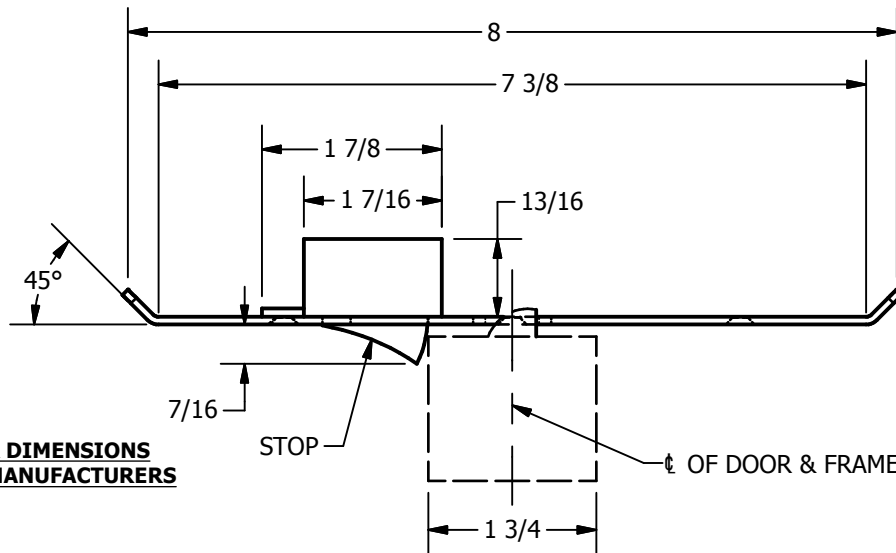

SP-CR939 CUSTOM 4590 TYPE DOUBLE LIPPED STRIKE AND RESCUE STOP

FOR 1-3/4" THICK CENTER HUNG DOOR, MORTISE LOCK, NO DEAD BOLT, 7-3/8" FRAME

**ABH DOOR STOP COVER DIMENSIONS
MAY NOT MATCH OTHER MANUFACTURERS**

REINFORCEMENT:
WHEN INSTALLING IN METAL FRAME, REINFORCEMENT IS **NEEDED**
WITH THIS PRODUCT, CUSTOMER OR FRAME MANUFACTURER TO SUPPLY
FRAME REINFORCEMENT WITH LATCH BOLT CLEARANCE

2-5/16
MIN. CLEARANCE
FOR DOOR STOP COVER
CENTERED

ORDER #: _____
 ORDER DATE: _____
 CUSTOMER: _____
 CUSTOMER PO#: _____
 MATERIAL: _____
 QUANTITY: _____

**CUT-OUT FOR
METAL JAMB**

NOTE:
 1. HORIZONTAL CENTERLINE OF PLATE TO MATCH HORIZONTAL CENTERLINE OF CUTOUT.
 2. SCREWS 8-32 X 3/8" UNDERCUT F.H.M.S.
 3. R.H. DOOR SHOWN, L.H. OPPOSITE