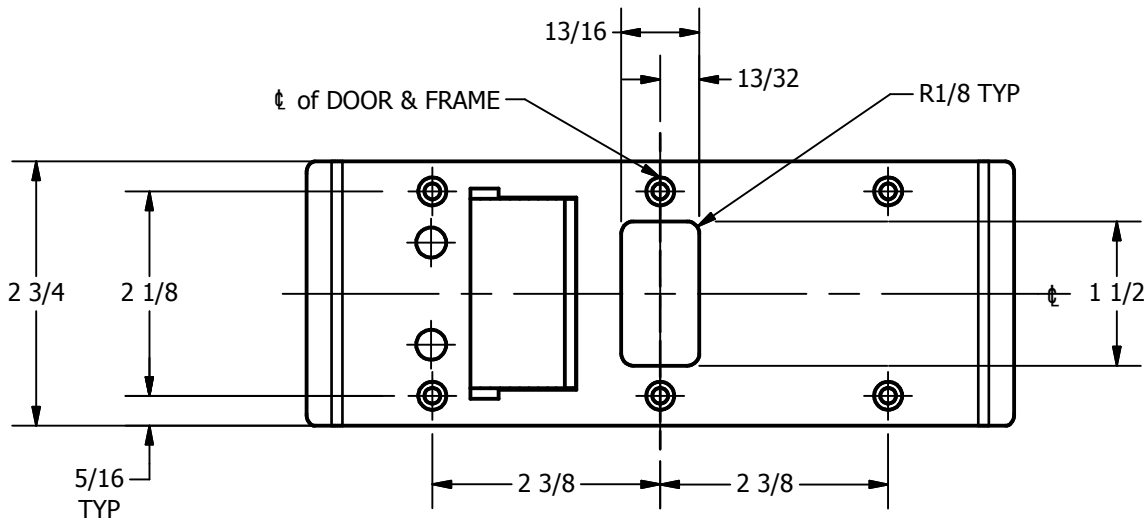

SP-CR933 CUSTOM 4590 TYPE DOUBLE LIPPED STRIKE AND RESCUE STOP

FOR 1-3/4" THICK CENTER HUNG DOOR, MORTISE LOCK, NO DEAD BOLT, 6-5/8" FRAME

**ABH DOOR STOP COVER DIMENSIONS
MAY NOT MATCH OTHER MANUFACTURERS**

REINFORCEMENT:

WHEN INSTALLING IN METAL FRAME, REINFORCEMENT IS **NEEDED** WITH THIS PRODUCT, CUSTOMER OR FRAME MANUFACTURER TO SUPPLY FRAME REINFORCEMENT WITH LATCH BOLT CLEARANCE

2-5/16
MIN. CLEARANCE
FOR DOOR STOP COVER
CENTERED

(2) REINFORCEMENT PLATES
SUPPLIED BY DOOR FRAME
MANUFACTURER

ORDER #: _____
 ORDER DATE: _____
 CUSTOMER: _____
 CUSTOMER PO#: _____
 MATERIAL: _____
 QUANTITY: _____

**CUT-OUT FOR
METAL JAMB**

NOTE:

1. HORIZONTAL CENTERLINE OF PLATE TO MATCH HORIZONTAL CENTERLINE OF CUTOUT.
2. SCREWS 8-32 X 3/8" UNDERCUT F.H.M.S.
3. R.H. DOOR SHOWN, L.H. OPPOSITE