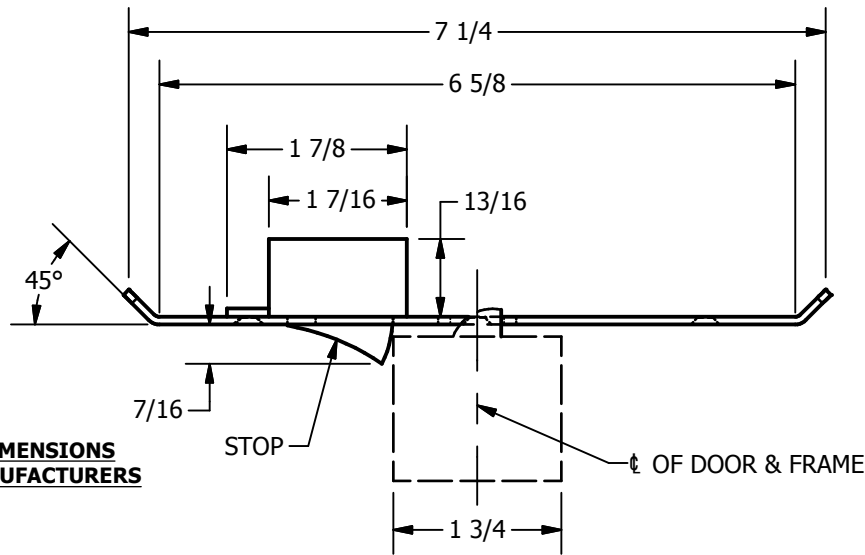

SP-CR933 CUSTOM 4590 TYPE DOUBLE LIPPED STRIKE AND RESCUE STOP

FOR 1-3/4" THICK CENTER HUNG DOOR, MORTISE LOCK, NO DEAD BOLT, 6-5/8" FRAME

**ABH DOOR STOP COVER DIMENSIONS
MAY NOT MATCH OTHER MANUFACTURERS**

REINFORCEMENT:

WHEN INSTALLING IN METAL FRAME, REINFORCEMENT IS **NEEDED** WITH THIS PRODUCT, CUSTOMER OR FRAME MANUFACTURER TO SUPPLY FRAME REINFORCEMENT WITH LATCH BOLT CLEARANCE

2-5/16
MIN. CLEARANCE
FOR DOOR STOP COVER
CENTERED

(2) REINFORCEMENT PLATES
SUPPLIED BY DOOR FRAME
MANUFACTURER

ORDER #: _____
 ORDER DATE: _____
 CUSTOMER: _____
 CUSTOMER PO#: _____
 MATERIAL: _____
 QUANTITY: _____

**CUT-OUT FOR
METAL JAMB**

NOTE:

1. HORIZONTAL CENTERLINE OF PLATE TO MATCH HORIZONTAL CENTERLINE OF CUTOUT.
2. SCREWS 8-32 X 3/8" UNDERCUT F.H.M.S.
3. R.H. DOOR SHOWN, L.H. OPPOSITE