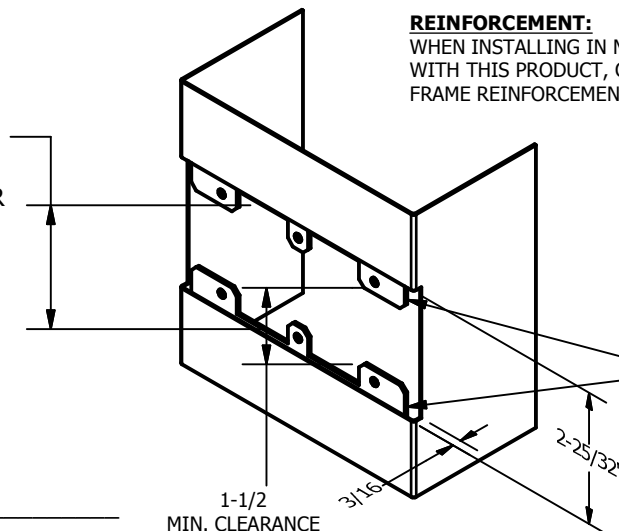

SP-CR933 CUSTOM 4590 TYPE DOUBLE LIPPED STRIKE AND RESCUE STOP

FOR 1-3/4" THICK CENTER HUNG DOOR, MORTISE LOCK, NO DEAD BOLT, 6-5/8" FRAME

**ABH DOOR STOP COVER DIMENSIONS
MAY NOT MATCH OTHER MANUFACTURERS**

REINFORCEMENT:

WHEN INSTALLING IN METAL FRAME, REINFORCEMENT IS **NEEDED** WITH THIS PRODUCT, CUSTOMER OR FRAME MANUFACTURER TO SUPPLY FRAME REINFORCEMENT WITH LATCH BOLT CLEARANCE

2-5/16
MIN. CLEARANCE
FOR DOOR STOP COVER
CENTERED

(2) REINFORCEMENT PLATES
SUPPLIED BY DOOR FRAME
MANUFACTURER

ORDER #: _____
 ORDER DATE: _____
 CUSTOMER: _____
 CUSTOMER PO#: _____
 MATERIAL: _____
 QUANTITY: _____

**CUT-OUT FOR
METAL JAMB**

NOTE:

1. HORIZONTAL CENTERLINE OF PLATE TO MATCH HORIZONTAL CENTERLINE OF CUTOUT.
2. SCREWS 8-32 X 3/8" UNDERCUT F.H.M.S.
3. R.H. DOOR SHOWN, L.H. OPPOSITE