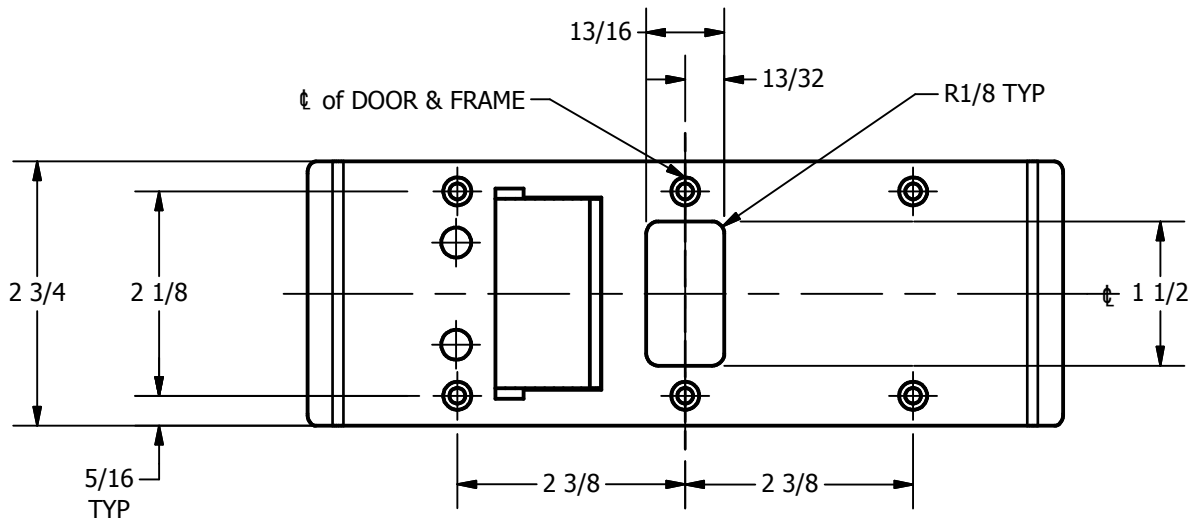

SP-CR937 CUSTOM 4590 TYPE DOUBLE LIPPED STRIKE AND RESCUE STOP

FOR 1-3/4" THICK CENTER HUNG DOOR, MORTISE LOCK, NO DEAD BOLT, 7-1/8" FRAME

**ABH DOOR STOP COVER DIMENSIONS
MAY NOT MATCH OTHER MANUFACTURERS**

REINFORCEMENT:

WHEN INSTALLING IN METAL FRAME, REINFORCEMENT IS **NEEDED** WITH THIS PRODUCT, CUSTOMER OR FRAME MANUFACTURER TO SUPPLY FRAME REINFORCEMENT WITH LATCH BOLT CLEARANCE

2-5/16
MIN. CLEARANCE
FOR DOOR STOP COVER
CENTERED

(2) REINFORCEMENT PLATES
SUPPLIED BY DOOR FRAME
MANUFACTURER

ORDER #: _____
 ORDER DATE: _____
 CUSTOMER: _____
 CUSTOMER PO#: _____
 MATERIAL: _____
 QUANTITY: _____

**CUT-OUT FOR
METAL JAMB**

NOTE:

1. HORIZONTAL CENTERLINE OF PLATE TO MATCH HORIZONTAL CENTERLINE OF CUTOUT.
2. SCREWS 8-32 X 3/8" UNDERCUT F.H.M.S.
3. R.H. DOOR SHOWN, L.H. OPPOSITE