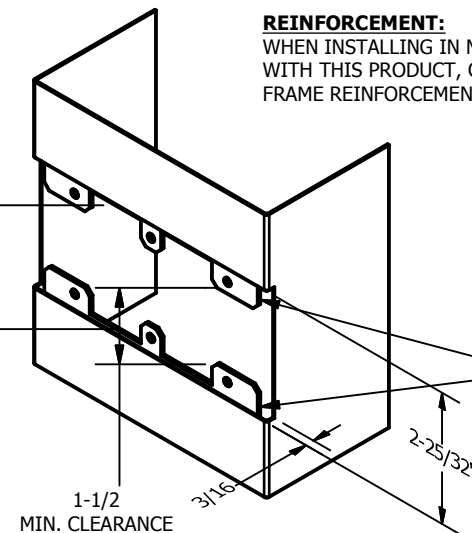

SP-CR937 CUSTOM 4590 TYPE DOUBLE LIPPED STRIKE AND RESCUE STOP

FOR 1-3/4" THICK CENTER HUNG DOOR, MORTISE LOCK, NO DEAD BOLT, 7-1/8" FRAME

**ABH DOOR STOP COVER DIMENSIONS
MAY NOT MATCH OTHER MANUFACTURERS**

REINFORCEMENT:

WHEN INSTALLING IN METAL FRAME, REINFORCEMENT IS **NEEDED** WITH THIS PRODUCT, CUSTOMER OR FRAME MANUFACTURER TO SUPPLY FRAME REINFORCEMENT WITH LATCH BOLT CLEARANCE

2-5/16
MIN. CLEARANCE
FOR DOOR STOP COVER
CENTERED

(2) REINFORCEMENT PLATES
SUPPLIED BY DOOR FRAME
MANUFACTURER

ORDER #: _____
 ORDER DATE: _____
 CUSTOMER: _____
 CUSTOMER PO#: _____
 MATERIAL: _____
 QUANTITY: _____

**CUT-OUT FOR
METAL JAMB**

NOTE:

1. HORIZONTAL CENTERLINE OF PLATE TO MATCH HORIZONTAL CENTERLINE OF CUTOUT.
2. SCREWS 8-32 X 3/8" UNDERCUT F.H.M.S.
3. R.H. DOOR SHOWN, L.H. OPPOSITE