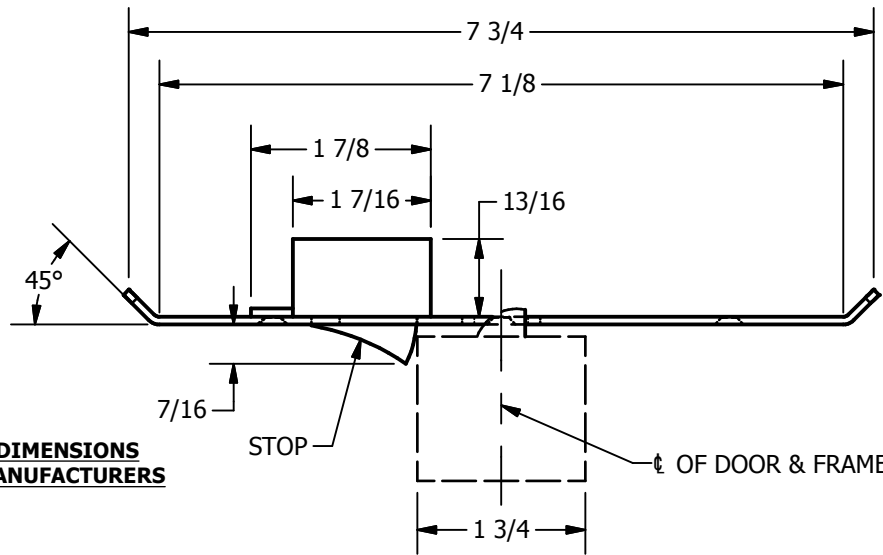

SP-CR937 CUSTOM 4590 TYPE DOUBLE LIPPED STRIKE AND RESCUE STOP

FOR 1-3/4" THICK CENTER HUNG DOOR, MORTISE LOCK, NO DEAD BOLT, 7-1/8" FRAME

**ABH DOOR STOP COVER DIMENSIONS
MAY NOT MATCH OTHER MANUFACTURERS**

REINFORCEMENT:

WHEN INSTALLING IN METAL FRAME, REINFORCEMENT IS **NEEDED** WITH THIS PRODUCT, CUSTOMER OR FRAME MANUFACTURER TO SUPPLY FRAME REINFORCEMENT WITH LATCH BOLT CLEARANCE

2-5/16
MIN. CLEARANCE
FOR DOOR STOP COVER
CENTERED

(2) REINFORCEMENT PLATES
SUPPLIED BY DOOR FRAME
MANUFACTURER

ORDER #: _____
 ORDER DATE: _____
 CUSTOMER: _____
 CUSTOMER PO#: _____
 MATERIAL: _____
 QUANTITY: _____

**CUT-OUT FOR
METAL JAMB**

NOTE:

1. HORIZONTAL CENTERLINE OF PLATE TO MATCH HORIZONTAL CENTERLINE OF CUTOUT.
2. SCREWS 8-32 X 3/8" UNDERCUT F.H.M.S.
3. R.H. DOOR SHOWN, L.H. OPPOSITE