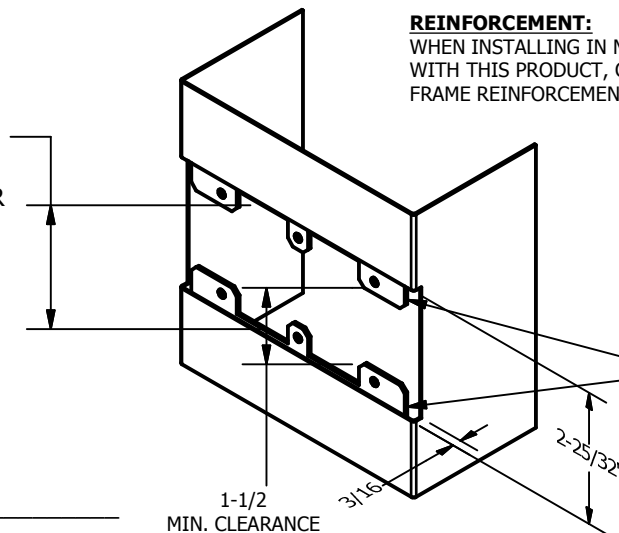

SP-CR936 CUSTOM 4590 TYPE DOUBLE LIPPED STRIKE AND RESCUE STOP

FOR 1-3/4" THICK CENTER HUNG DOOR, MORTISE LOCK, NO DEAD BOLT, 7" FRAME

**ABH DOOR STOP COVER DIMENSIONS
MAY NOT MATCH OTHER MANUFACTURERS**

REINFORCEMENT:

WHEN INSTALLING IN METAL FRAME, REINFORCEMENT IS **NEEDED** WITH THIS PRODUCT, CUSTOMER OR FRAME MANUFACTURER TO SUPPLY FRAME REINFORCEMENT WITH LATCH BOLT CLEARANCE

2-5/16
MIN. CLEARANCE
FOR DOOR STOP COVER
CENTERED

ORDER #: _____
 ORDER DATE: _____
 CUSTOMER: _____
 CUSTOMER PO#: _____
 MATERIAL: _____
 QUANTITY: _____

**CUT-OUT FOR
METAL JAMB**

NOTE:

1. HORIZONTAL CENTERLINE OF PLATE TO MATCH HORIZONTAL CENTERLINE OF CUTOUT.
2. SCREWS 8-32 X 3/8" UNDERCUT F.H.M.S.
3. R.H. DOOR SHOWN, L.H. OPPOSITE