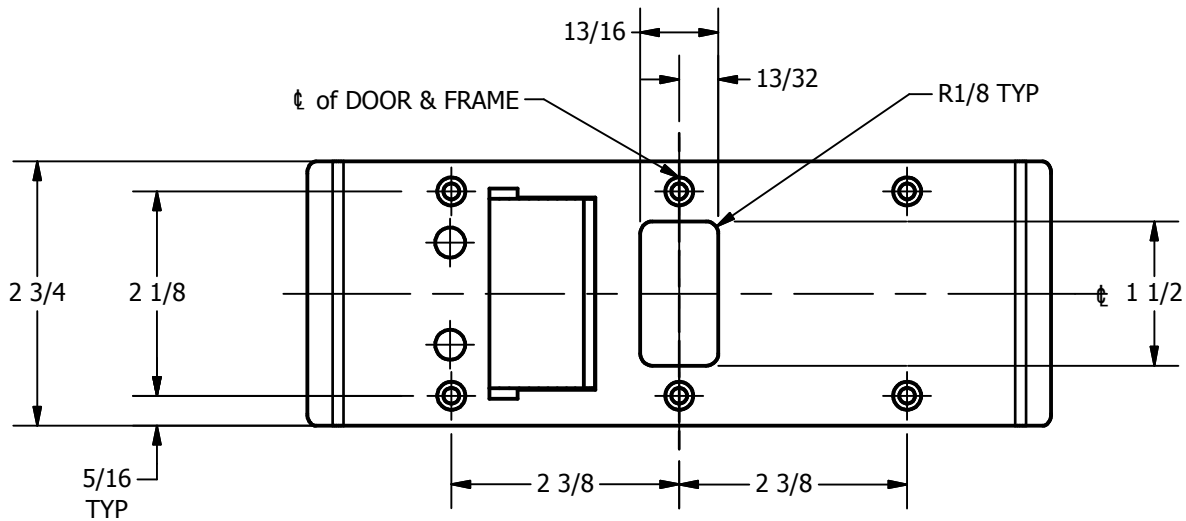

SP-CR936 CUSTOM 4590 TYPE DOUBLE LIPPED STRIKE AND RESCUE STOP

FOR 1-3/4" THICK CENTER HUNG DOOR, MORTISE LOCK, NO DEAD BOLT, 7" FRAME

**ABH DOOR STOP COVER DIMENSIONS
MAY NOT MATCH OTHER MANUFACTURERS**

REINFORCEMENT:

WHEN INSTALLING IN METAL FRAME, REINFORCEMENT IS **NEEDED** WITH THIS PRODUCT, CUSTOMER OR FRAME MANUFACTURER TO SUPPLY FRAME REINFORCEMENT WITH LATCH BOLT CLEARANCE

2-5/16
MIN. CLEARANCE
FOR DOOR STOP COVER
CENTERED

ORDER #: _____
 ORDER DATE: _____
 CUSTOMER: _____
 CUSTOMER PO#: _____
 MATERIAL: _____
 QUANTITY: _____

**CUT-OUT FOR
METAL JAMB**

NOTE:

1. HORIZONTAL CENTERLINE OF PLATE TO MATCH HORIZONTAL CENTERLINE OF CUTOUT.
2. SCREWS 8-32 X 3/8" UNDERCUT F.H.M.S.
3. R.H. DOOR SHOWN, L.H. OPPOSITE