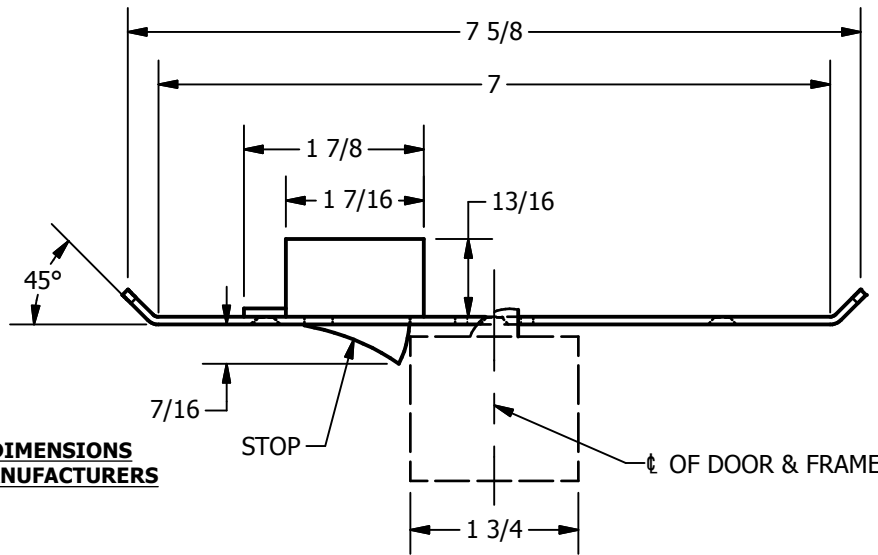

SP-CR936 CUSTOM 4590 TYPE DOUBLE LIPPED STRIKE AND RESCUE STOP

FOR 1-3/4" THICK CENTER HUNG DOOR, MORTISE LOCK, NO DEAD BOLT, 7" FRAME

**ABH DOOR STOP COVER DIMENSIONS
MAY NOT MATCH OTHER MANUFACTURERS**

REINFORCEMENT:

WHEN INSTALLING IN METAL FRAME, REINFORCEMENT IS **NEEDED** WITH THIS PRODUCT, CUSTOMER OR FRAME MANUFACTURER TO SUPPLY FRAME REINFORCEMENT WITH LATCH BOLT CLEARANCE

2-5/16
MIN. CLEARANCE
FOR DOOR STOP COVER
CENTERED

ORDER #: _____
 ORDER DATE: _____
 CUSTOMER: _____
 CUSTOMER PO#: _____
 MATERIAL: _____
 QUANTITY: _____

**CUT-OUT FOR
METAL JAMB**

NOTE:

1. HORIZONTAL CENTERLINE OF PLATE TO MATCH HORIZONTAL CENTERLINE OF CUTOUT.
2. SCREWS 8-32 X 3/8" UNDERCUT F.H.M.S.
3. R.H. DOOR SHOWN, L.H. OPPOSITE