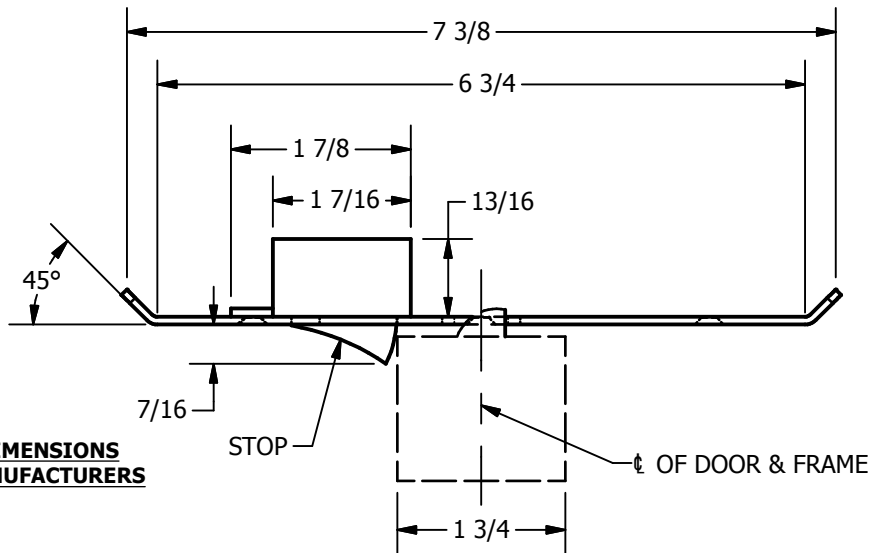

SP-CR934 CUSTOM 4590 TYPE DOUBLE LIPPED STRIKE AND RESCUE STOP

FOR 1-3/4" THICK CENTER HUNG DOOR, MORTISE LOCK, NO DEAD BOLT, 6-3/4" FRAME

**ABH DOOR STOP COVER DIMENSIONS
MAY NOT MATCH OTHER MANUFACTURERS**

REINFORCEMENT:

WHEN INSTALLING IN METAL FRAME, REINFORCEMENT IS **NEEDED** WITH THIS PRODUCT, CUSTOMER OR FRAME MANUFACTURER TO SUPPLY FRAME REINFORCEMENT WITH LATCH BOLT CLEARANCE

2-5/16
MIN. CLEARANCE
FOR DOOR STOP COVER
CENTERED

(2) REINFORCEMENT PLATES
SUPPLIED BY DOOR FRAME
MANUFACTURER

ORDER #: _____
 ORDER DATE: _____
 CUSTOMER: _____
 CUSTOMER PO#: _____
 MATERIAL: _____
 QUANTITY: _____

**CUT-OUT FOR
METAL JAMB**

NOTE:

1. HORIZONTAL CENTERLINE OF PLATE TO MATCH HORIZONTAL CENTERLINE OF CUTOUT.
2. SCREWS 8-32 X 3/8" UNDERCUT F.H.M.S.
3. R.H. DOOR SHOWN, L.H. OPPOSITE