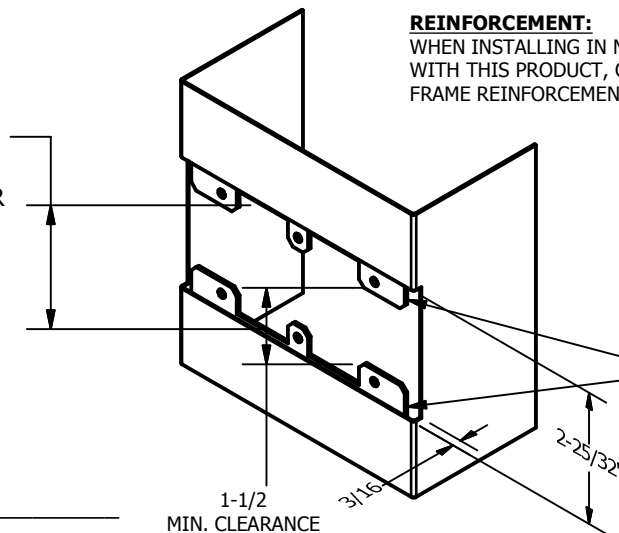

SP-CR934 CUSTOM 4590 TYPE DOUBLE LIPPED STRIKE AND RESCUE STOP

FOR 1-3/4" THICK CENTER HUNG DOOR, MORTISE LOCK, NO DEAD BOLT, 6-3/4" FRAME

**ABH DOOR STOP COVER DIMENSIONS
MAY NOT MATCH OTHER MANUFACTURERS**

REINFORCEMENT:

WHEN INSTALLING IN METAL FRAME, REINFORCEMENT IS **NEEDED** WITH THIS PRODUCT, CUSTOMER OR FRAME MANUFACTURER TO SUPPLY FRAME REINFORCEMENT WITH LATCH BOLT CLEARANCE

2-5/16
MIN. CLEARANCE
FOR DOOR STOP COVER
CENTERED

(2) REINFORCEMENT PLATES
SUPPLIED BY DOOR FRAME
MANUFACTURER

ORDER #: _____
 ORDER DATE: _____
 CUSTOMER: _____
 CUSTOMER PO#: _____
 MATERIAL: _____
 QUANTITY: _____

**CUT-OUT FOR
METAL JAMB**

NOTE:

1. HORIZONTAL CENTERLINE OF PLATE TO MATCH HORIZONTAL CENTERLINE OF CUTOUT.
2. SCREWS 8-32 X 3/8" UNDERCUT F.H.M.S.
3. R.H. DOOR SHOWN, L.H. OPPOSITE