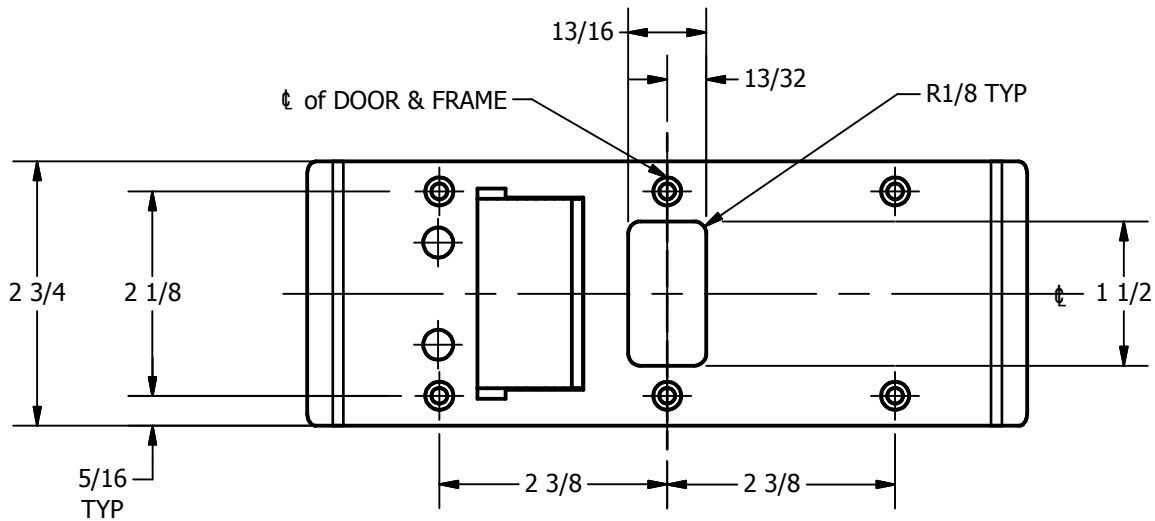

SP-CR934 CUSTOM 4590 TYPE DOUBLE LIPPED STRIKE AND RESCUE STOP

FOR 1-3/4" THICK CENTER HUNG DOOR, MORTISE LOCK, NO DEAD BOLT, 6-3/4" FRAME

**ABH DOOR STOP COVER DIMENSIONS
MAY NOT MATCH OTHER MANUFACTURERS**

REINFORCEMENT:

WHEN INSTALLING IN METAL FRAME, REINFORCEMENT IS **NEEDED** WITH THIS PRODUCT, CUSTOMER OR FRAME MANUFACTURER TO SUPPLY FRAME REINFORCEMENT WITH LATCH BOLT CLEARANCE

2-5/16
MIN. CLEARANCE
FOR DOOR STOP COVER
CENTERED

(2) REINFORCEMENT PLATES
SUPPLIED BY DOOR FRAME
MANUFACTURER

ORDER #: _____
 ORDER DATE: _____
 CUSTOMER: _____
 CUSTOMER PO#: _____
 MATERIAL: _____
 QUANTITY: _____

**CUT-OUT FOR
METAL JAMB**

NOTE:

1. HORIZONTAL CENTERLINE OF PLATE TO MATCH HORIZONTAL CENTERLINE OF CUTOUT.
2. SCREWS 8-32 X 3/8" UNDERCUT F.H.M.S.
3. R.H. DOOR SHOWN, L.H. OPPOSITE