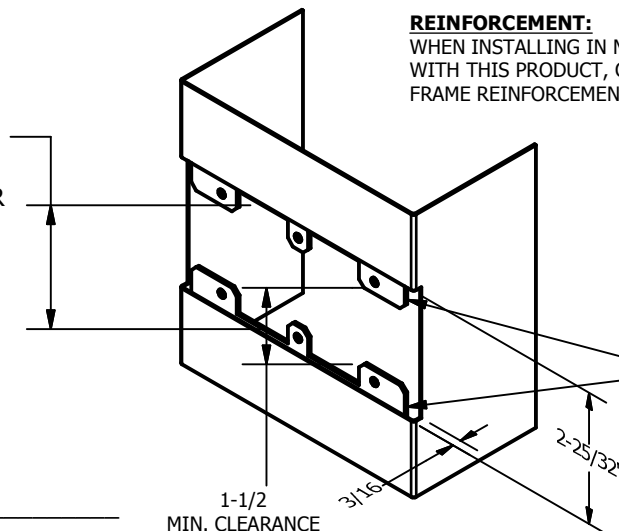

SP-CR931 CUSTOM 4590 TYPE DOUBLE LIPPED STRIKE AND RESCUE STOP

FOR 1-3/4" THICK CENTER HUNG DOOR, MORTISE LOCK, NO DEAD BOLT, 6-3/8" FRAME

**ABH DOOR STOP COVER DIMENSIONS
MAY NOT MATCH OTHER MANUFACTURERS**

REINFORCEMENT:

WHEN INSTALLING IN METAL FRAME, REINFORCEMENT IS **NEEDED** WITH THIS PRODUCT, CUSTOMER OR FRAME MANUFACTURER TO SUPPLY FRAME REINFORCEMENT WITH LATCH BOLT CLEARANCE

2-5/16
MIN. CLEARANCE
FOR DOOR STOP COVER
CENTERED

(2) REINFORCEMENT PLATES
SUPPLIED BY DOOR FRAME
MANUFACTURER

ORDER #: _____
 ORDER DATE: _____
 CUSTOMER: _____
 CUSTOMER PO#: _____
 MATERIAL: _____
 QUANTITY: _____

**CUT-OUT FOR
METAL JAMB**

NOTE:

1. HORIZONTAL CENTERLINE OF PLATE TO MATCH HORIZONTAL CENTERLINE OF CUTOUT.
2. SCREWS 8-32 X 3/8" UNDERCUT F.H.M.S.
3. R.H. DOOR SHOWN, L.H. OPPOSITE