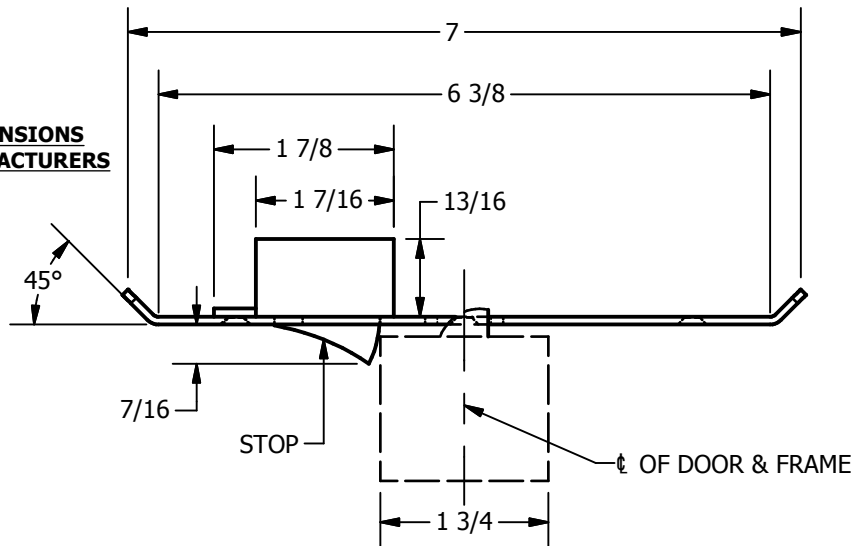

SP-CR931 CUSTOM 4590 TYPE DOUBLE LIPPED STRIKE AND RESCUE STOP

FOR 1-3/4" THICK CENTER HUNG DOOR, MORTISE LOCK, NO DEAD BOLT, 6-3/8" FRAME

**ABH DOOR STOP COVER DIMENSIONS
MAY NOT MATCH OTHER MANUFACTURERS**

REINFORCEMENT:

WHEN INSTALLING IN METAL FRAME, REINFORCEMENT IS **NEEDED** WITH THIS PRODUCT, CUSTOMER OR FRAME MANUFACTURER TO SUPPLY FRAME REINFORCEMENT WITH LATCH BOLT CLEARANCE

2-5/16
MIN. CLEARANCE
FOR DOOR STOP COVER
CENTERED

(2) REINFORCEMENT PLATES
SUPPLIED BY DOOR FRAME
MANUFACTURER

ORDER #: _____
 ORDER DATE: _____
 CUSTOMER: _____
 CUSTOMER PO#: _____
 MATERIAL: _____
 QUANTITY: _____

**CUT-OUT FOR
METAL JAMB**

NOTE:

1. HORIZONTAL CENTERLINE OF PLATE TO MATCH HORIZONTAL CENTERLINE OF CUTOUT.
2. SCREWS 8-32 X 3/8" UNDERCUT F.H.M.S.
3. R.H. DOOR SHOWN, L.H. OPPOSITE