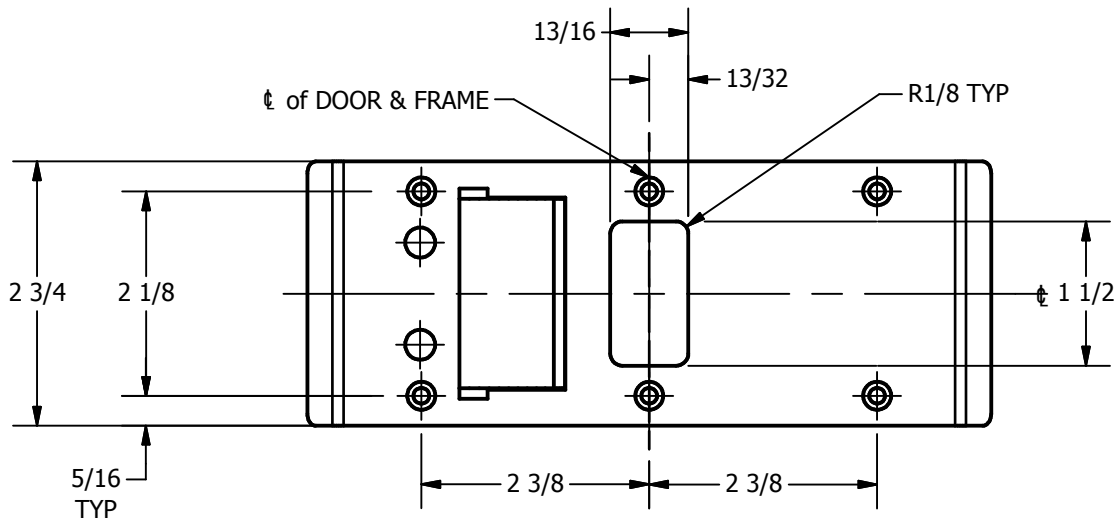

SP-CR931 CUSTOM 4590 TYPE DOUBLE LIPPED STRIKE AND RESCUE STOP

FOR 1-3/4" THICK CENTER HUNG DOOR, MORTISE LOCK, NO DEAD BOLT, 6-3/8" FRAME

**ABH DOOR STOP COVER DIMENSIONS
MAY NOT MATCH OTHER MANUFACTURERS**

REINFORCEMENT:

WHEN INSTALLING IN METAL FRAME, REINFORCEMENT IS **NEEDED** WITH THIS PRODUCT, CUSTOMER OR FRAME MANUFACTURER TO SUPPLY FRAME REINFORCEMENT WITH LATCH BOLT CLEARANCE

2-5/16
MIN. CLEARANCE
FOR DOOR STOP COVER
CENTERED

(2) REINFORCEMENT PLATES
SUPPLIED BY DOOR FRAME
MANUFACTURER

ORDER #: _____
 ORDER DATE: _____
 CUSTOMER: _____
 CUSTOMER PO#: _____
 MATERIAL: _____
 QUANTITY: _____

**CUT-OUT FOR
METAL JAMB**

NOTE:

1. HORIZONTAL CENTERLINE OF PLATE TO MATCH HORIZONTAL CENTERLINE OF CUTOUT.
2. SCREWS 8-32 X 3/8" UNDERCUT F.H.M.S.
3. R.H. DOOR SHOWN, L.H. OPPOSITE